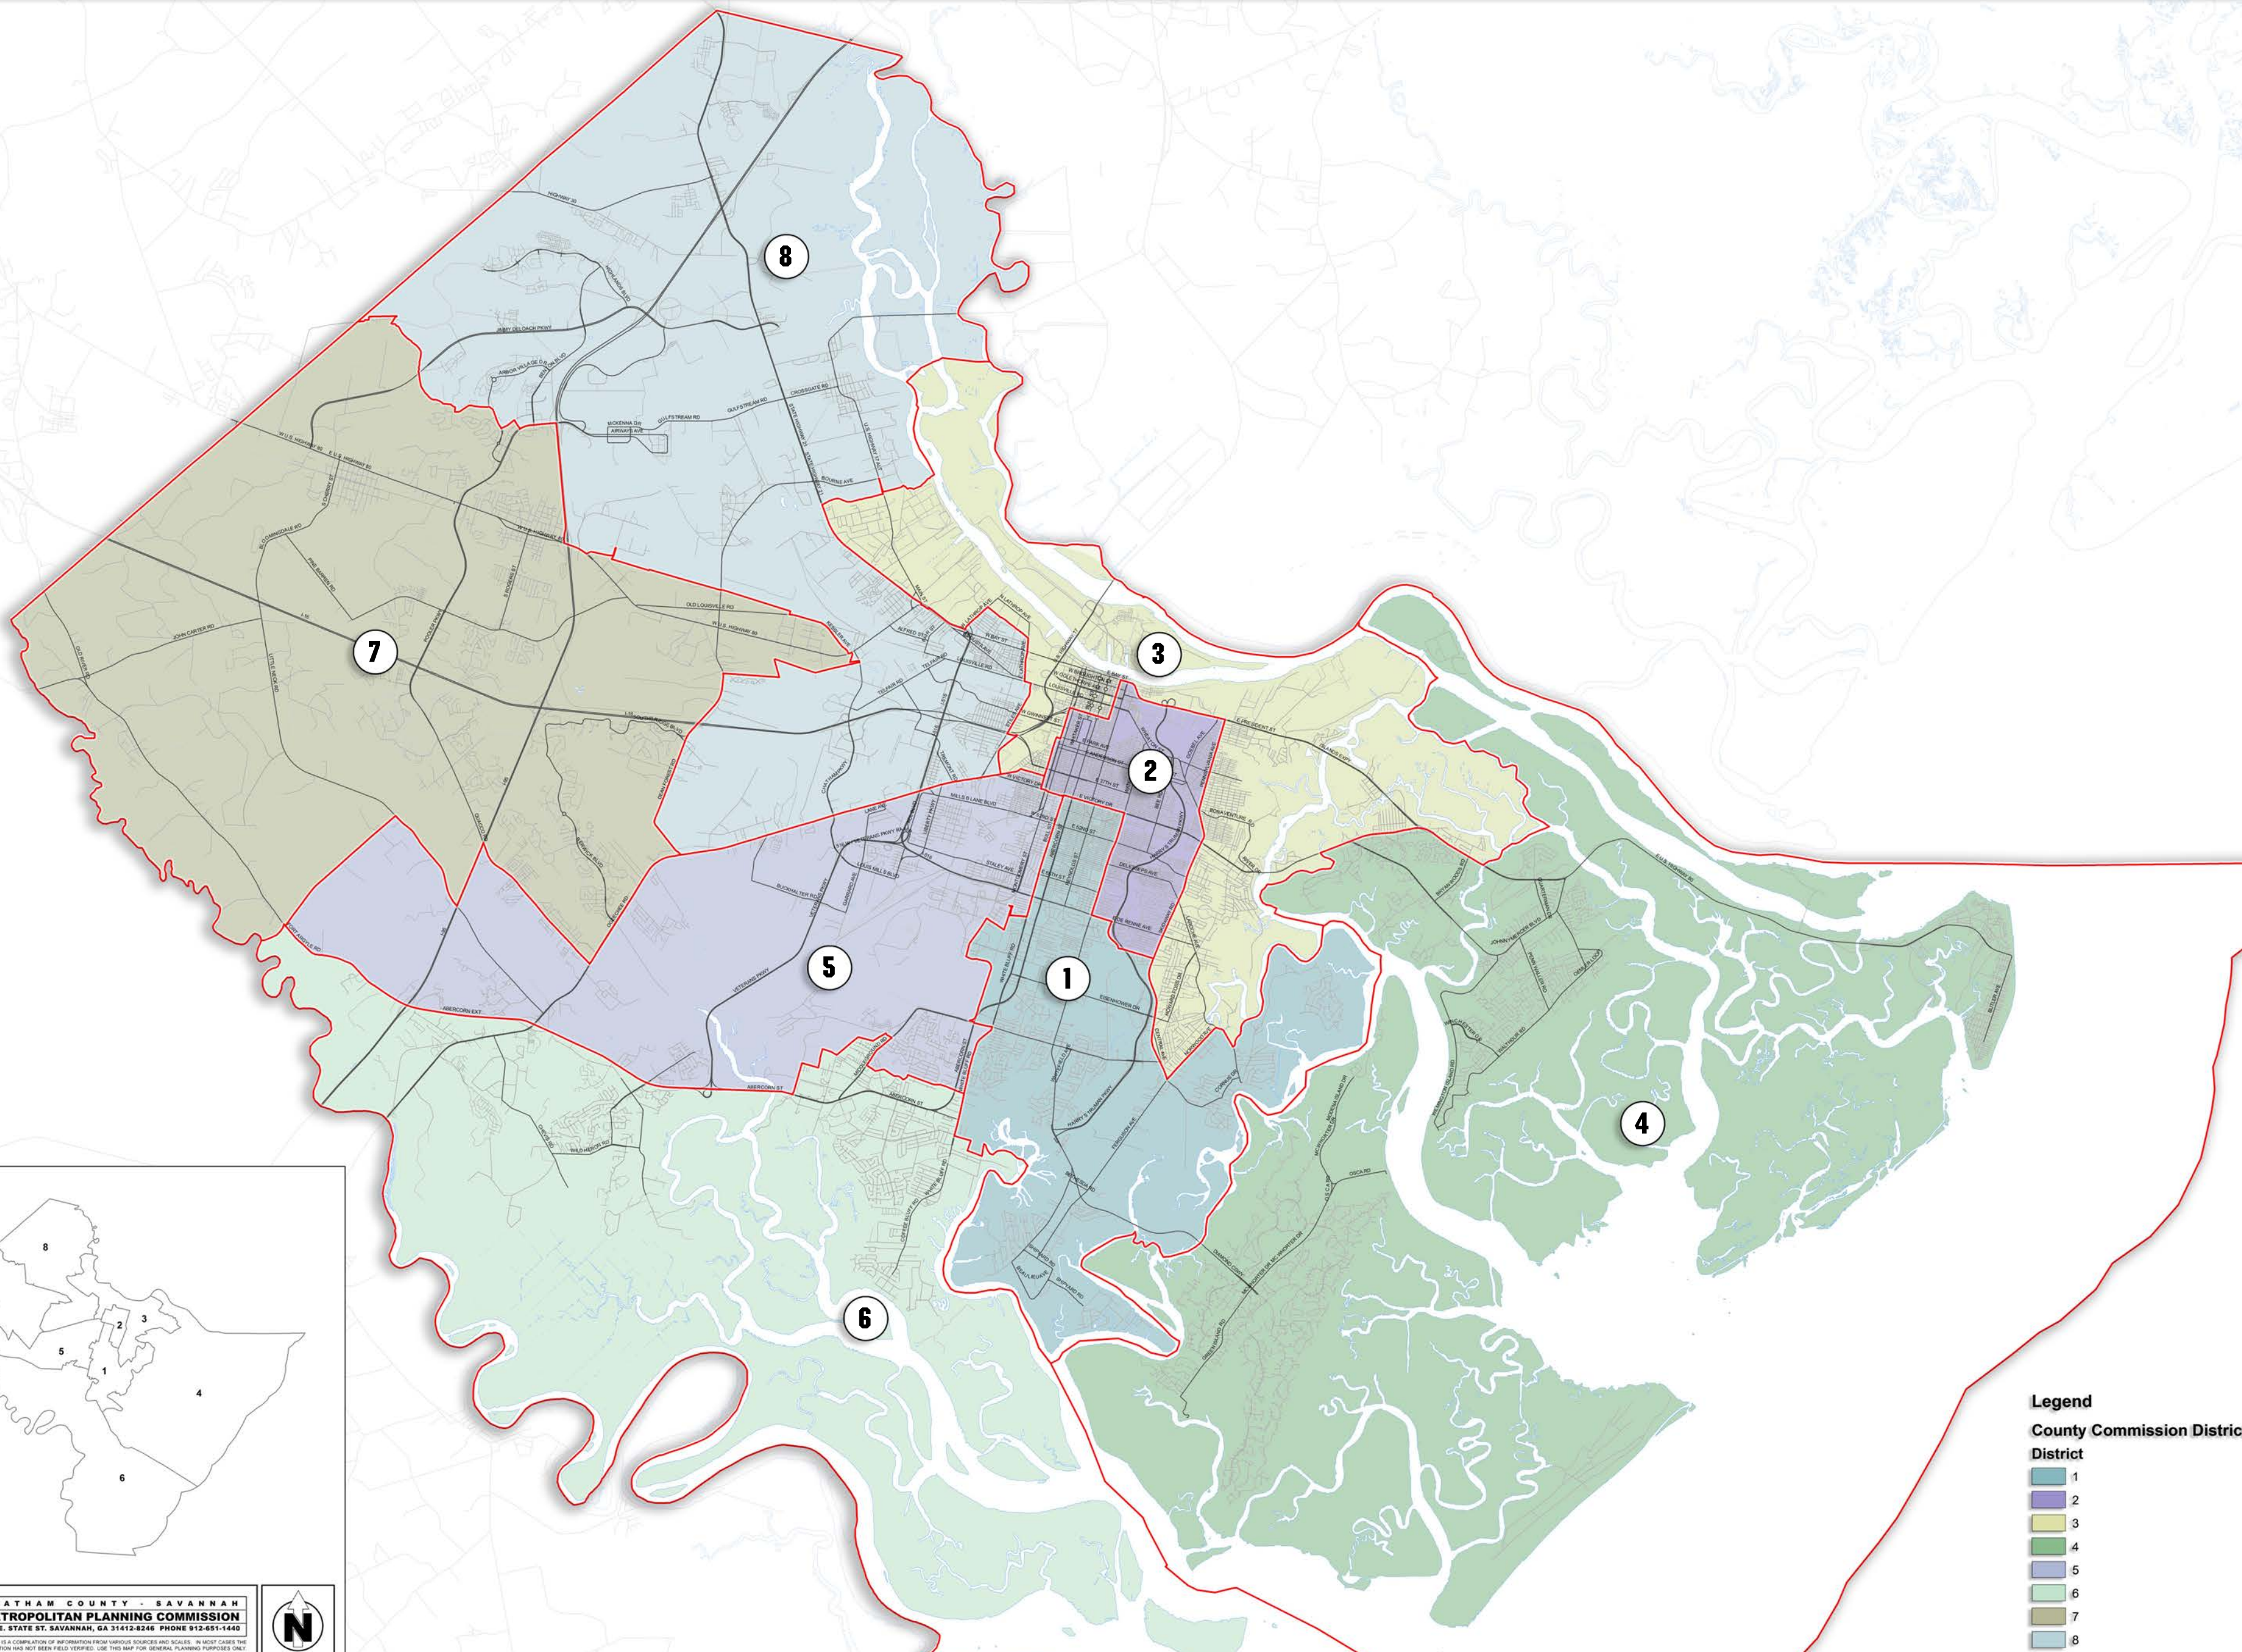

# CHATHAM COUNTY COMMISSION DISTRICTS

**Legend**  
County Commission Districts

District	Color
1	Light Blue
2	Purple
3	Yellow-Green
4	Green
5	Light Purple
6	Light Green
7	Olive Green
8	Light Blue