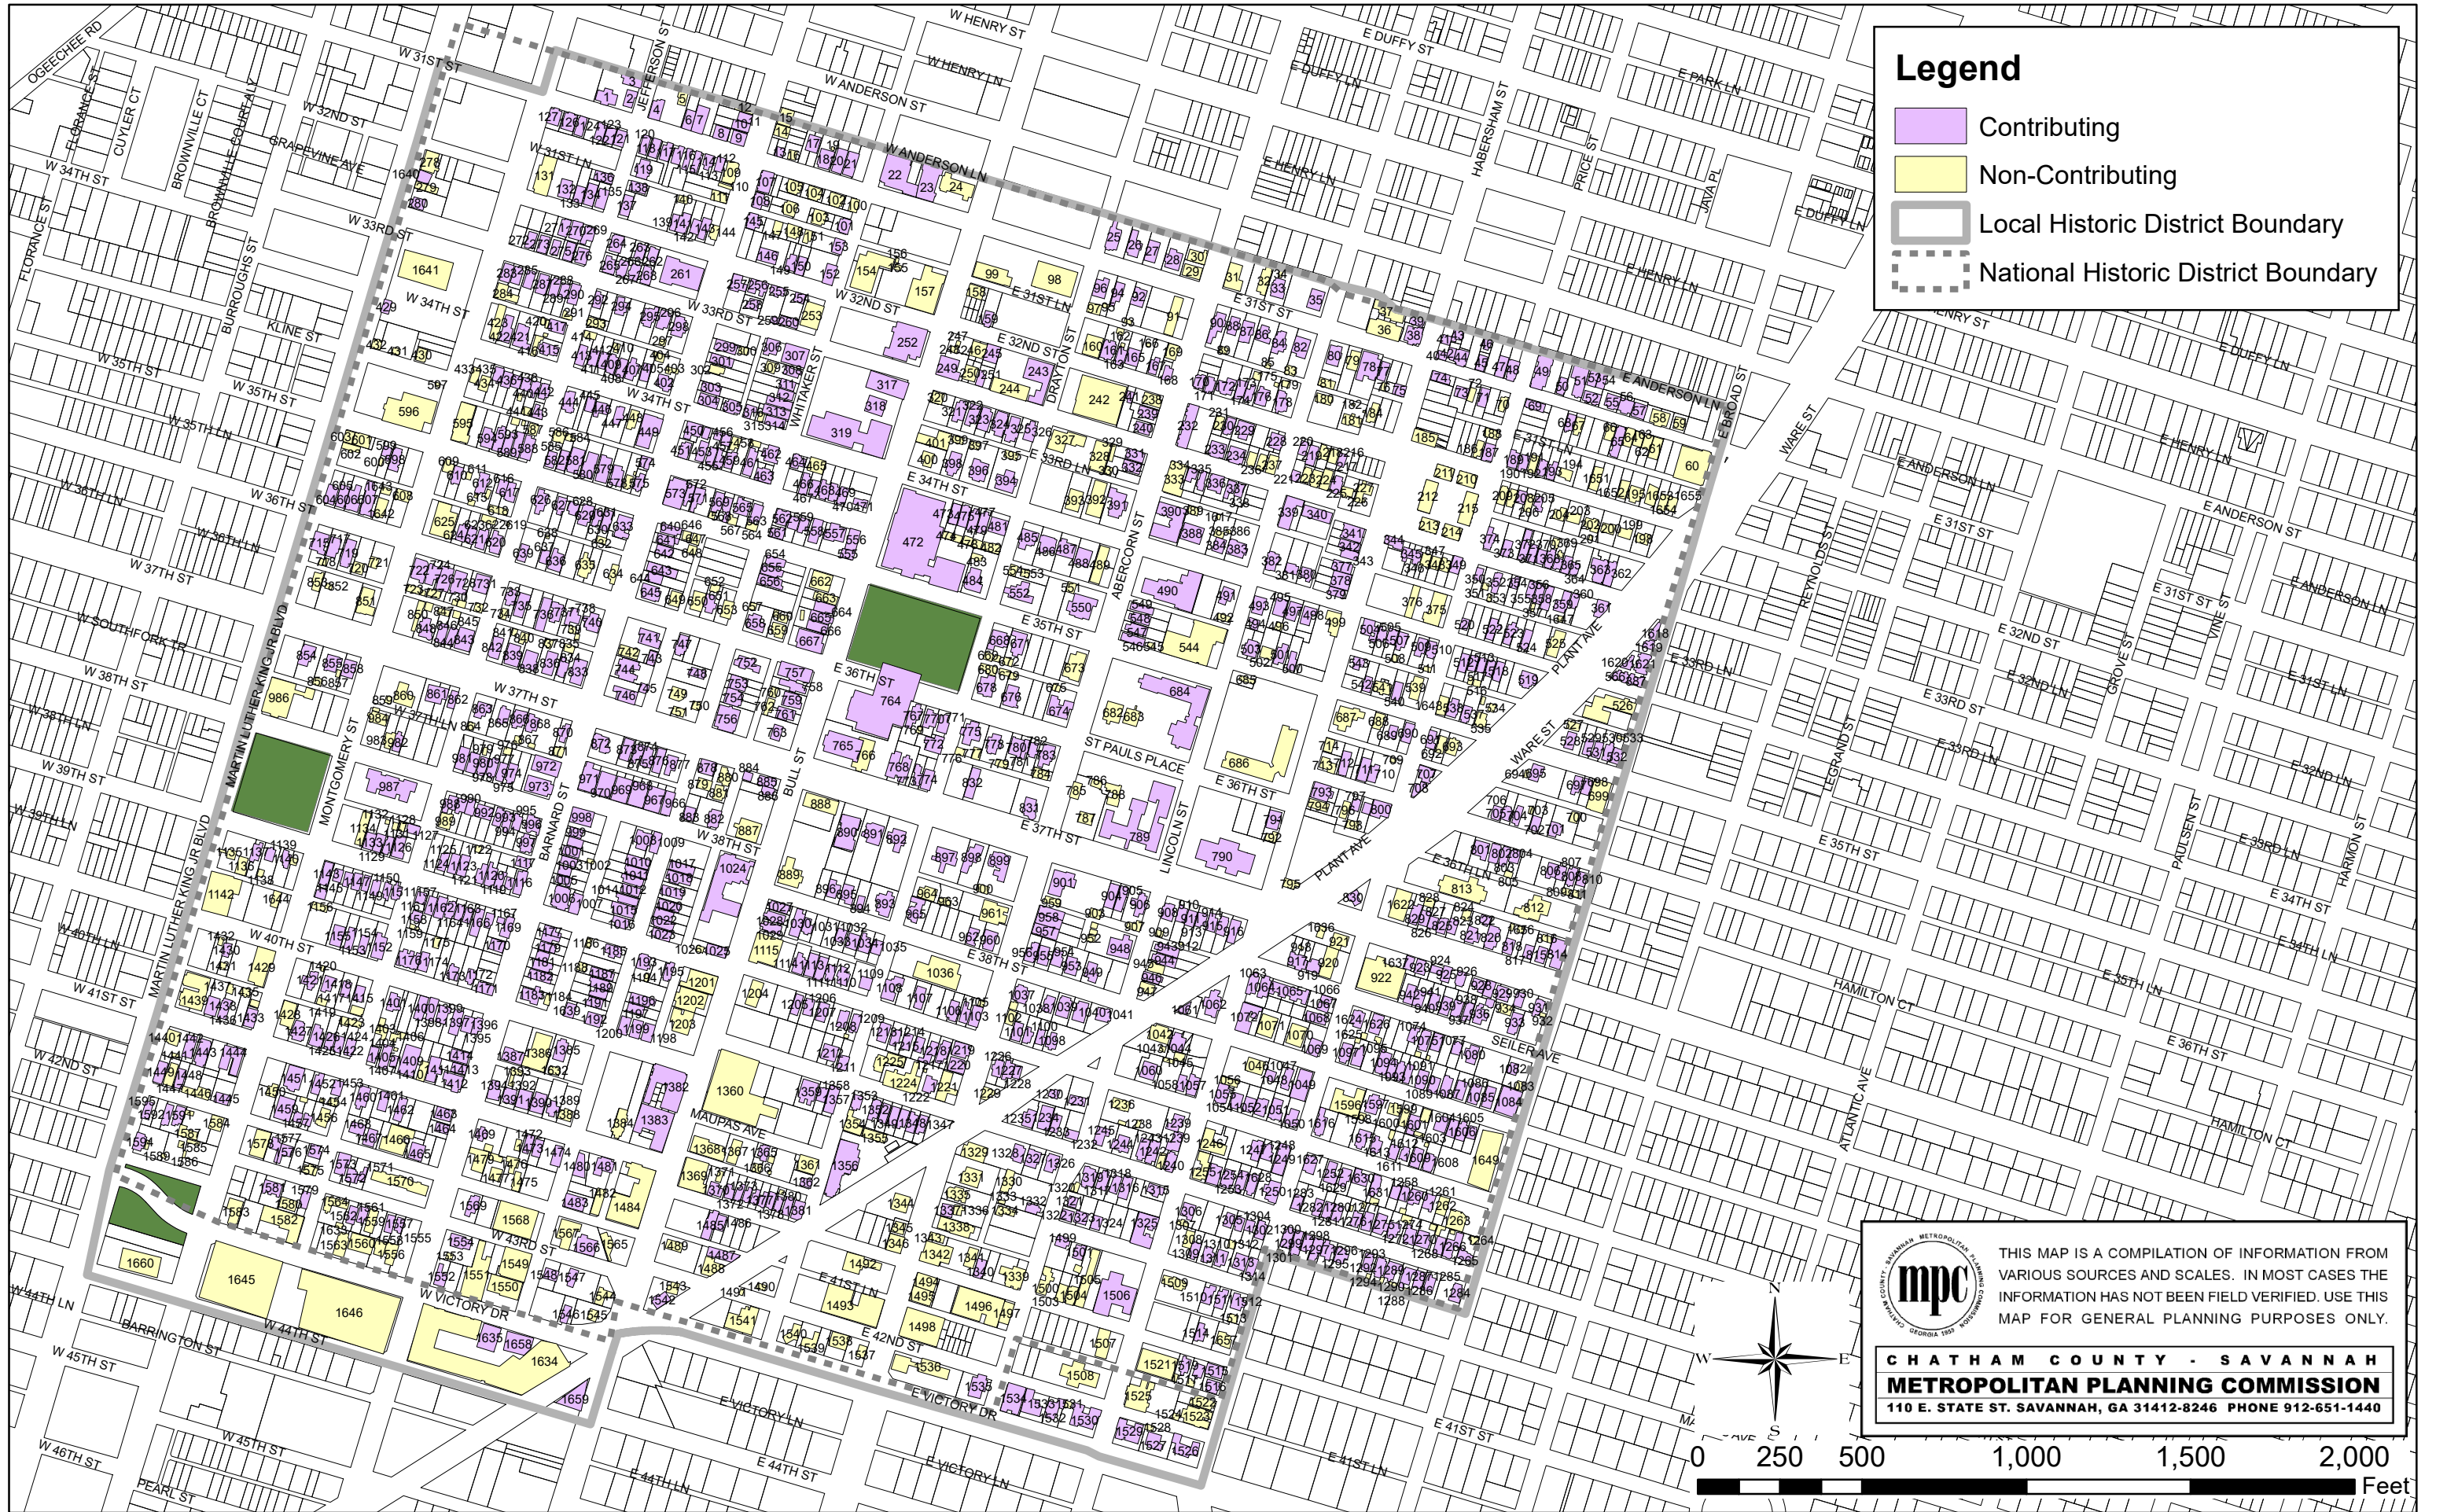

STREETCAR HISTORIC DISTRICT Contributing Resources Map

Updated: March 1, 2022

Legend

- Contributing
- Non-Contributing
- Local Historic District Boundary
- National Historic District Boundary

THIS MAP IS A COMPILATION OF INFORMATION FROM VARIOUS SOURCES AND SCALES. IN MOST CASES THE INFORMATION HAS NOT BEEN FIELD VERIFIED. USE THIS MAP FOR GENERAL PLANNING PURPOSES ONLY.