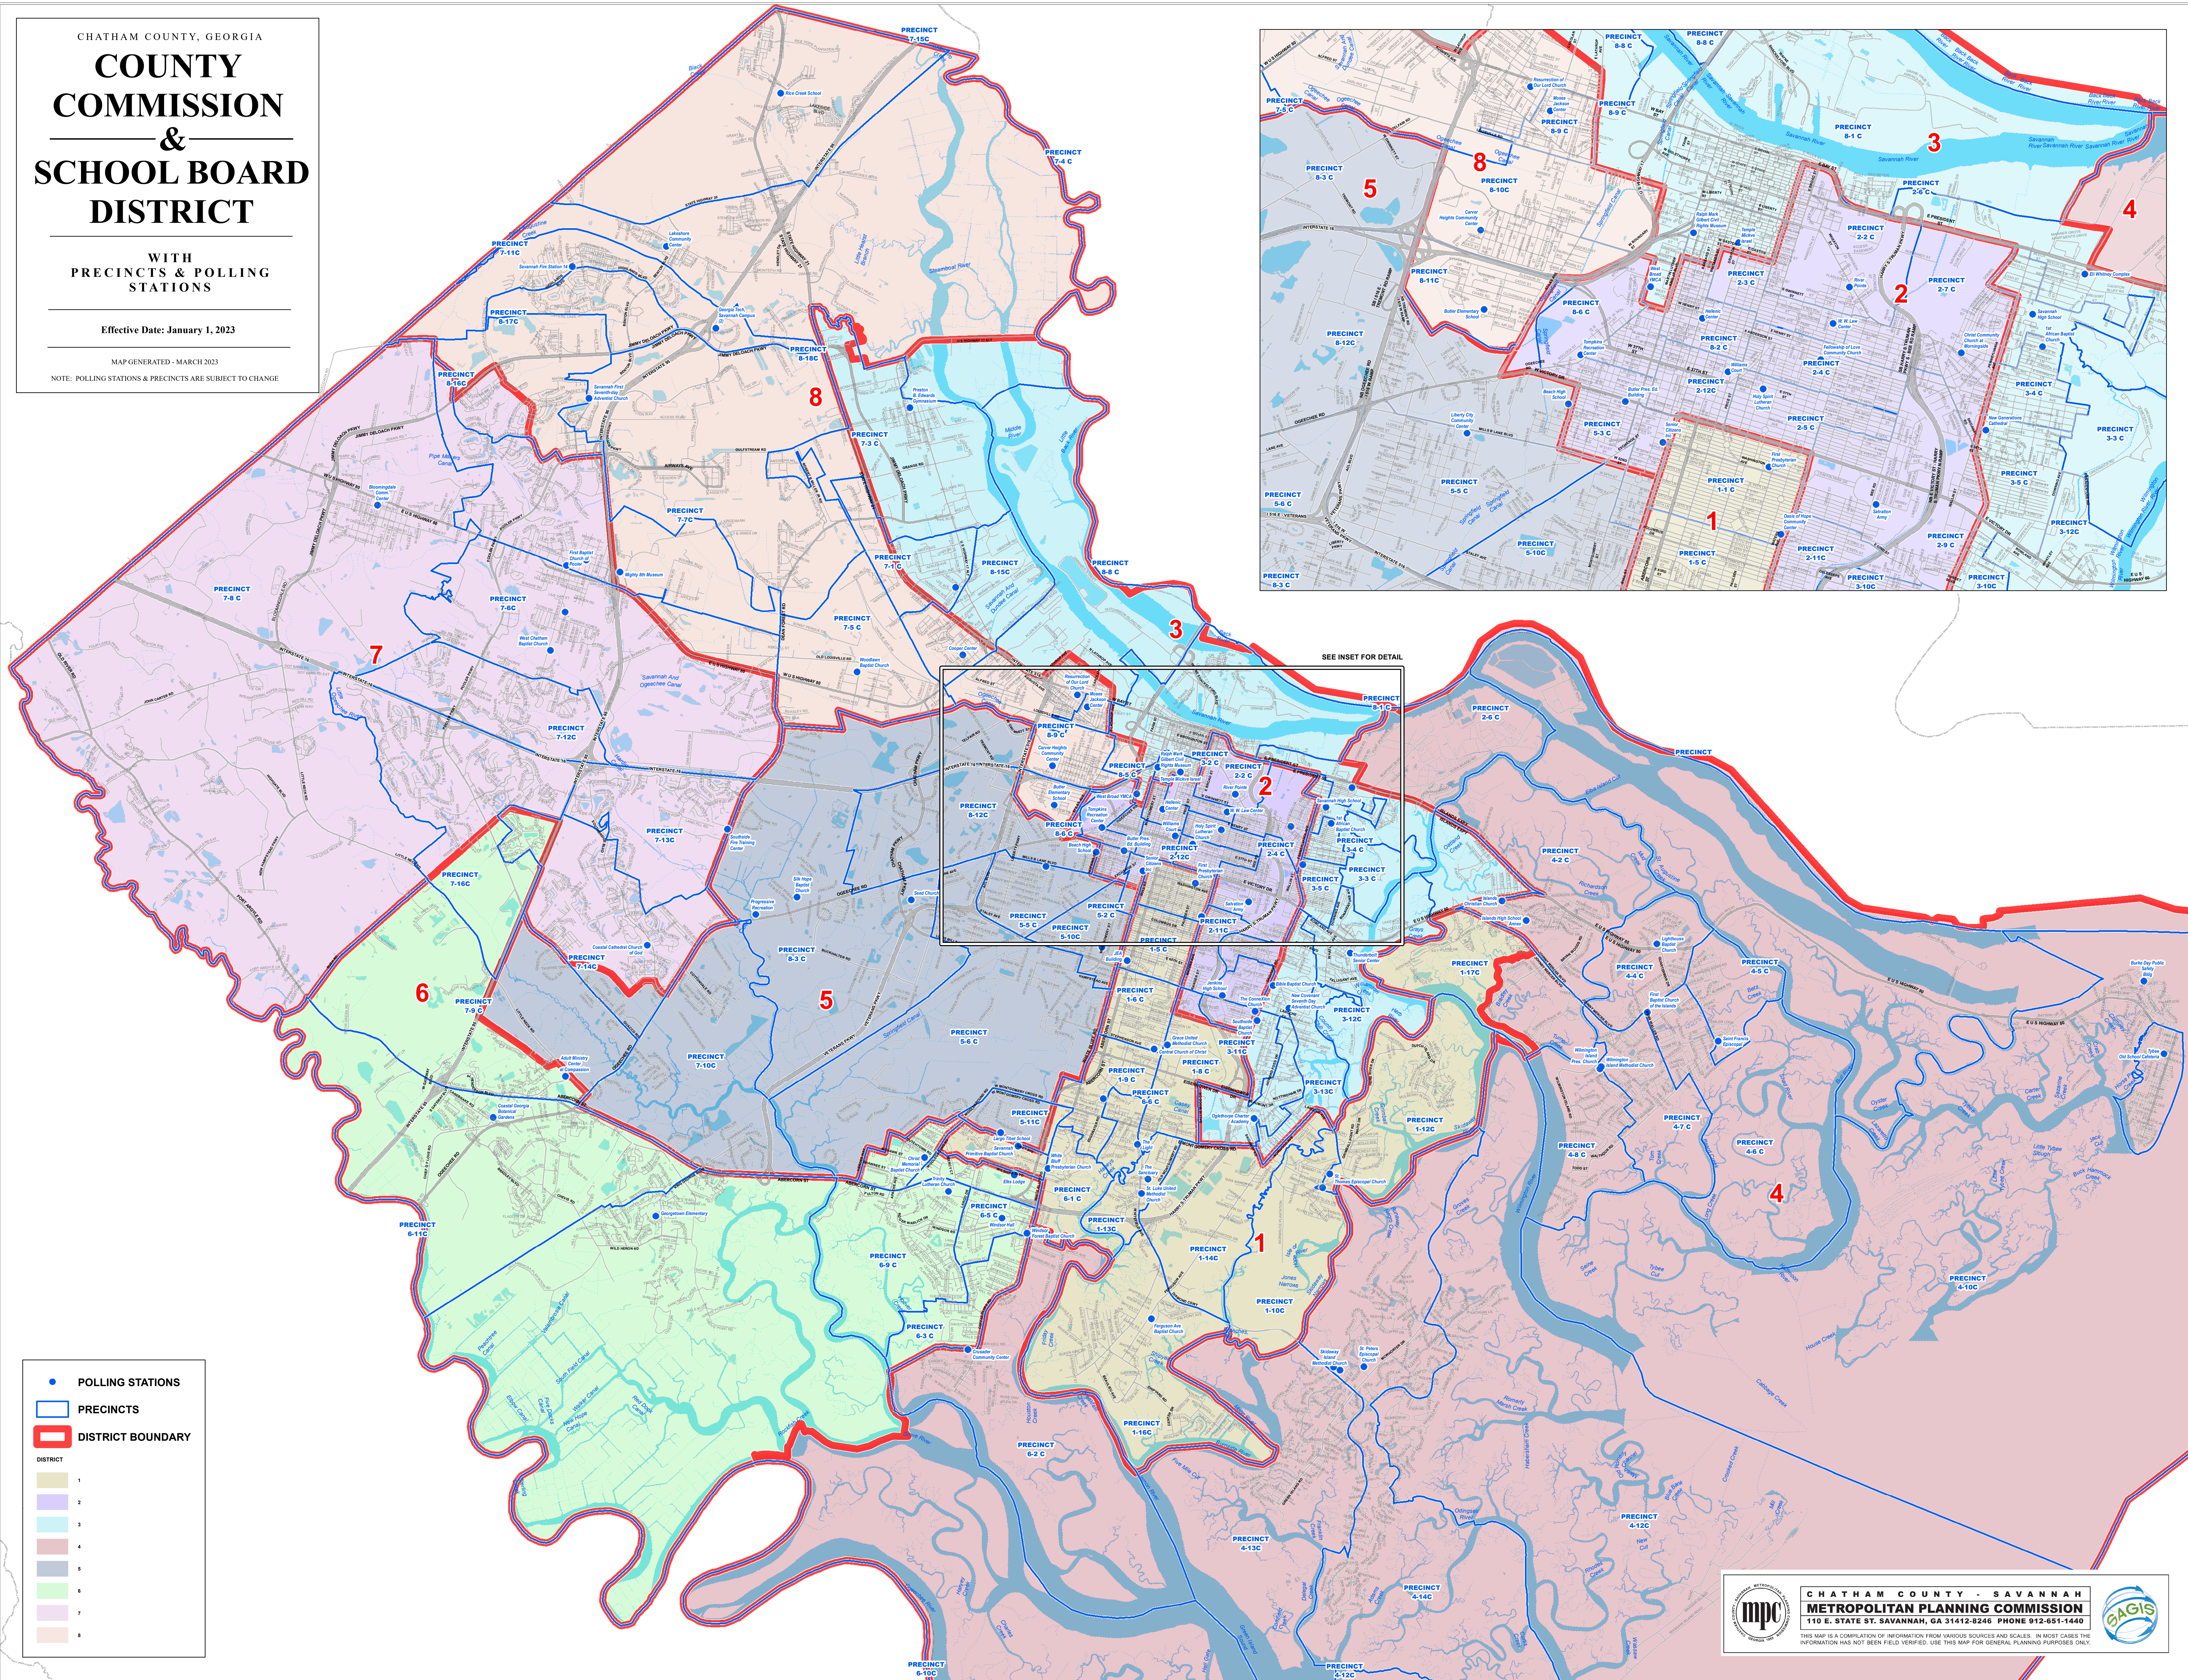

CHATHAM COUNTY, GEORGIA

COUNTY COMMISSION & SCHOOL BOARD DISTRICT

WITH PRECINCTS & POLLING STATIONS

Effective Date: January 1, 2023

MAP GENERATED - MARCH 2023

● POLLING STATIONS
 PRECINCTS
 DISTRICT BOUNDARY

DISTRICT

1
2
3
4
5
6
7
8