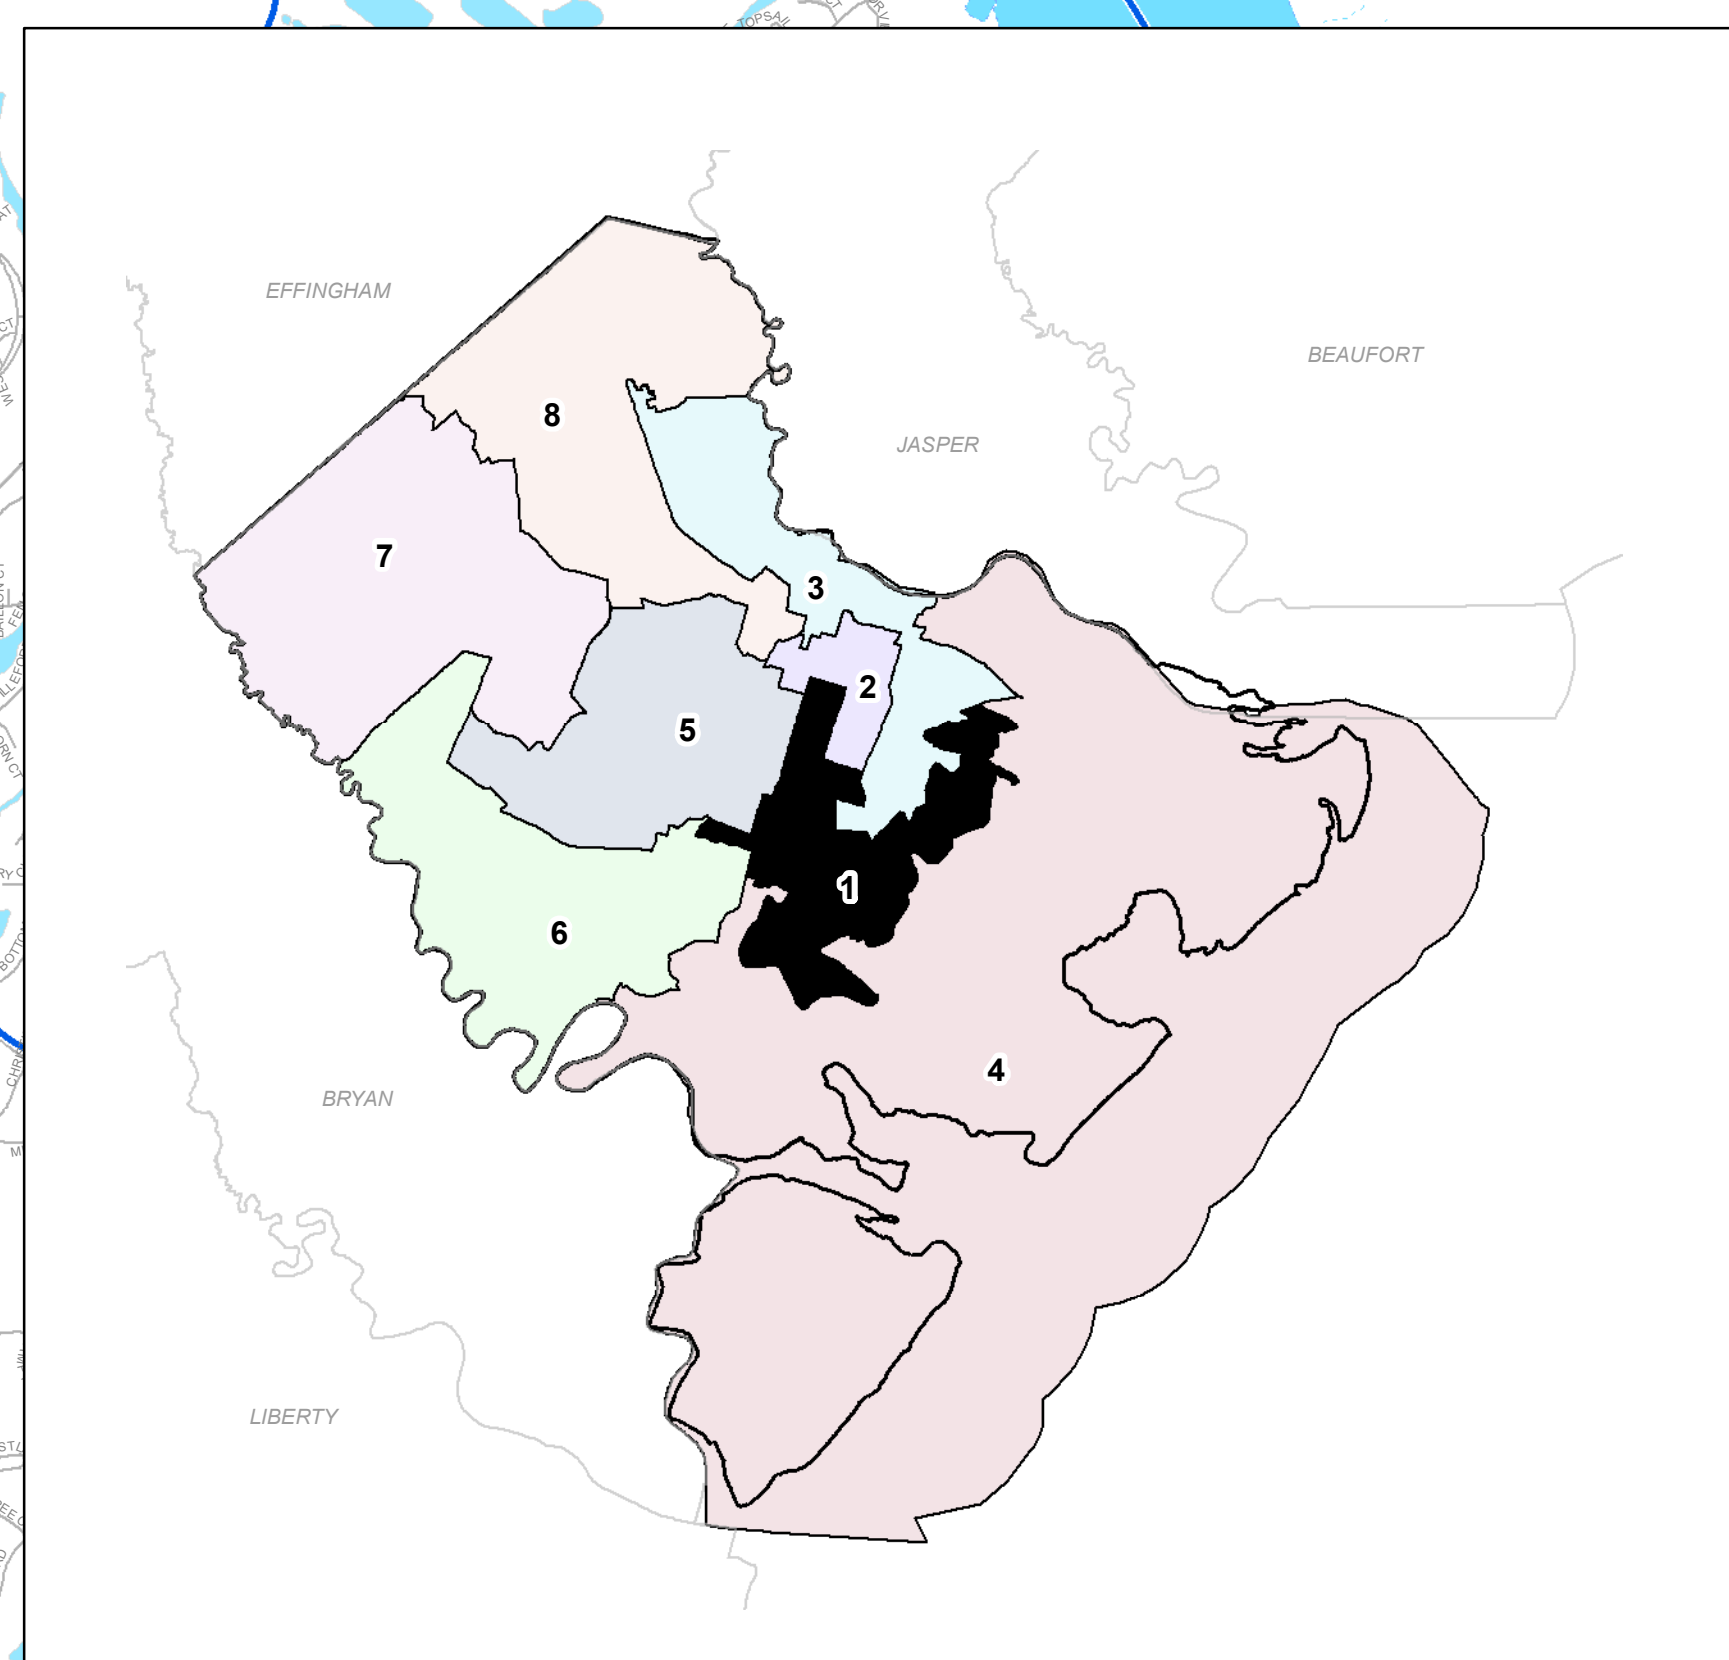

CHATHAM COUNTY, GEORGIA

# COUNTY COMMISSION & SCHOOL BOARD DISTRICT

## 1

WITH PRECINCTS & POLLING STATIONS

Effective Date: January 1, 2023

MAP GENERATED - MARCH 2023

NOTE: POLLING STATIONS & PRECINCTS ARE SUBJECT TO CHANGE

- POLLING STATIONS
- PRECINCTS
- COUNTY COMMISSION DISTRICT
- SURROUNDING COUNTY COMMISSION DISTRICTS