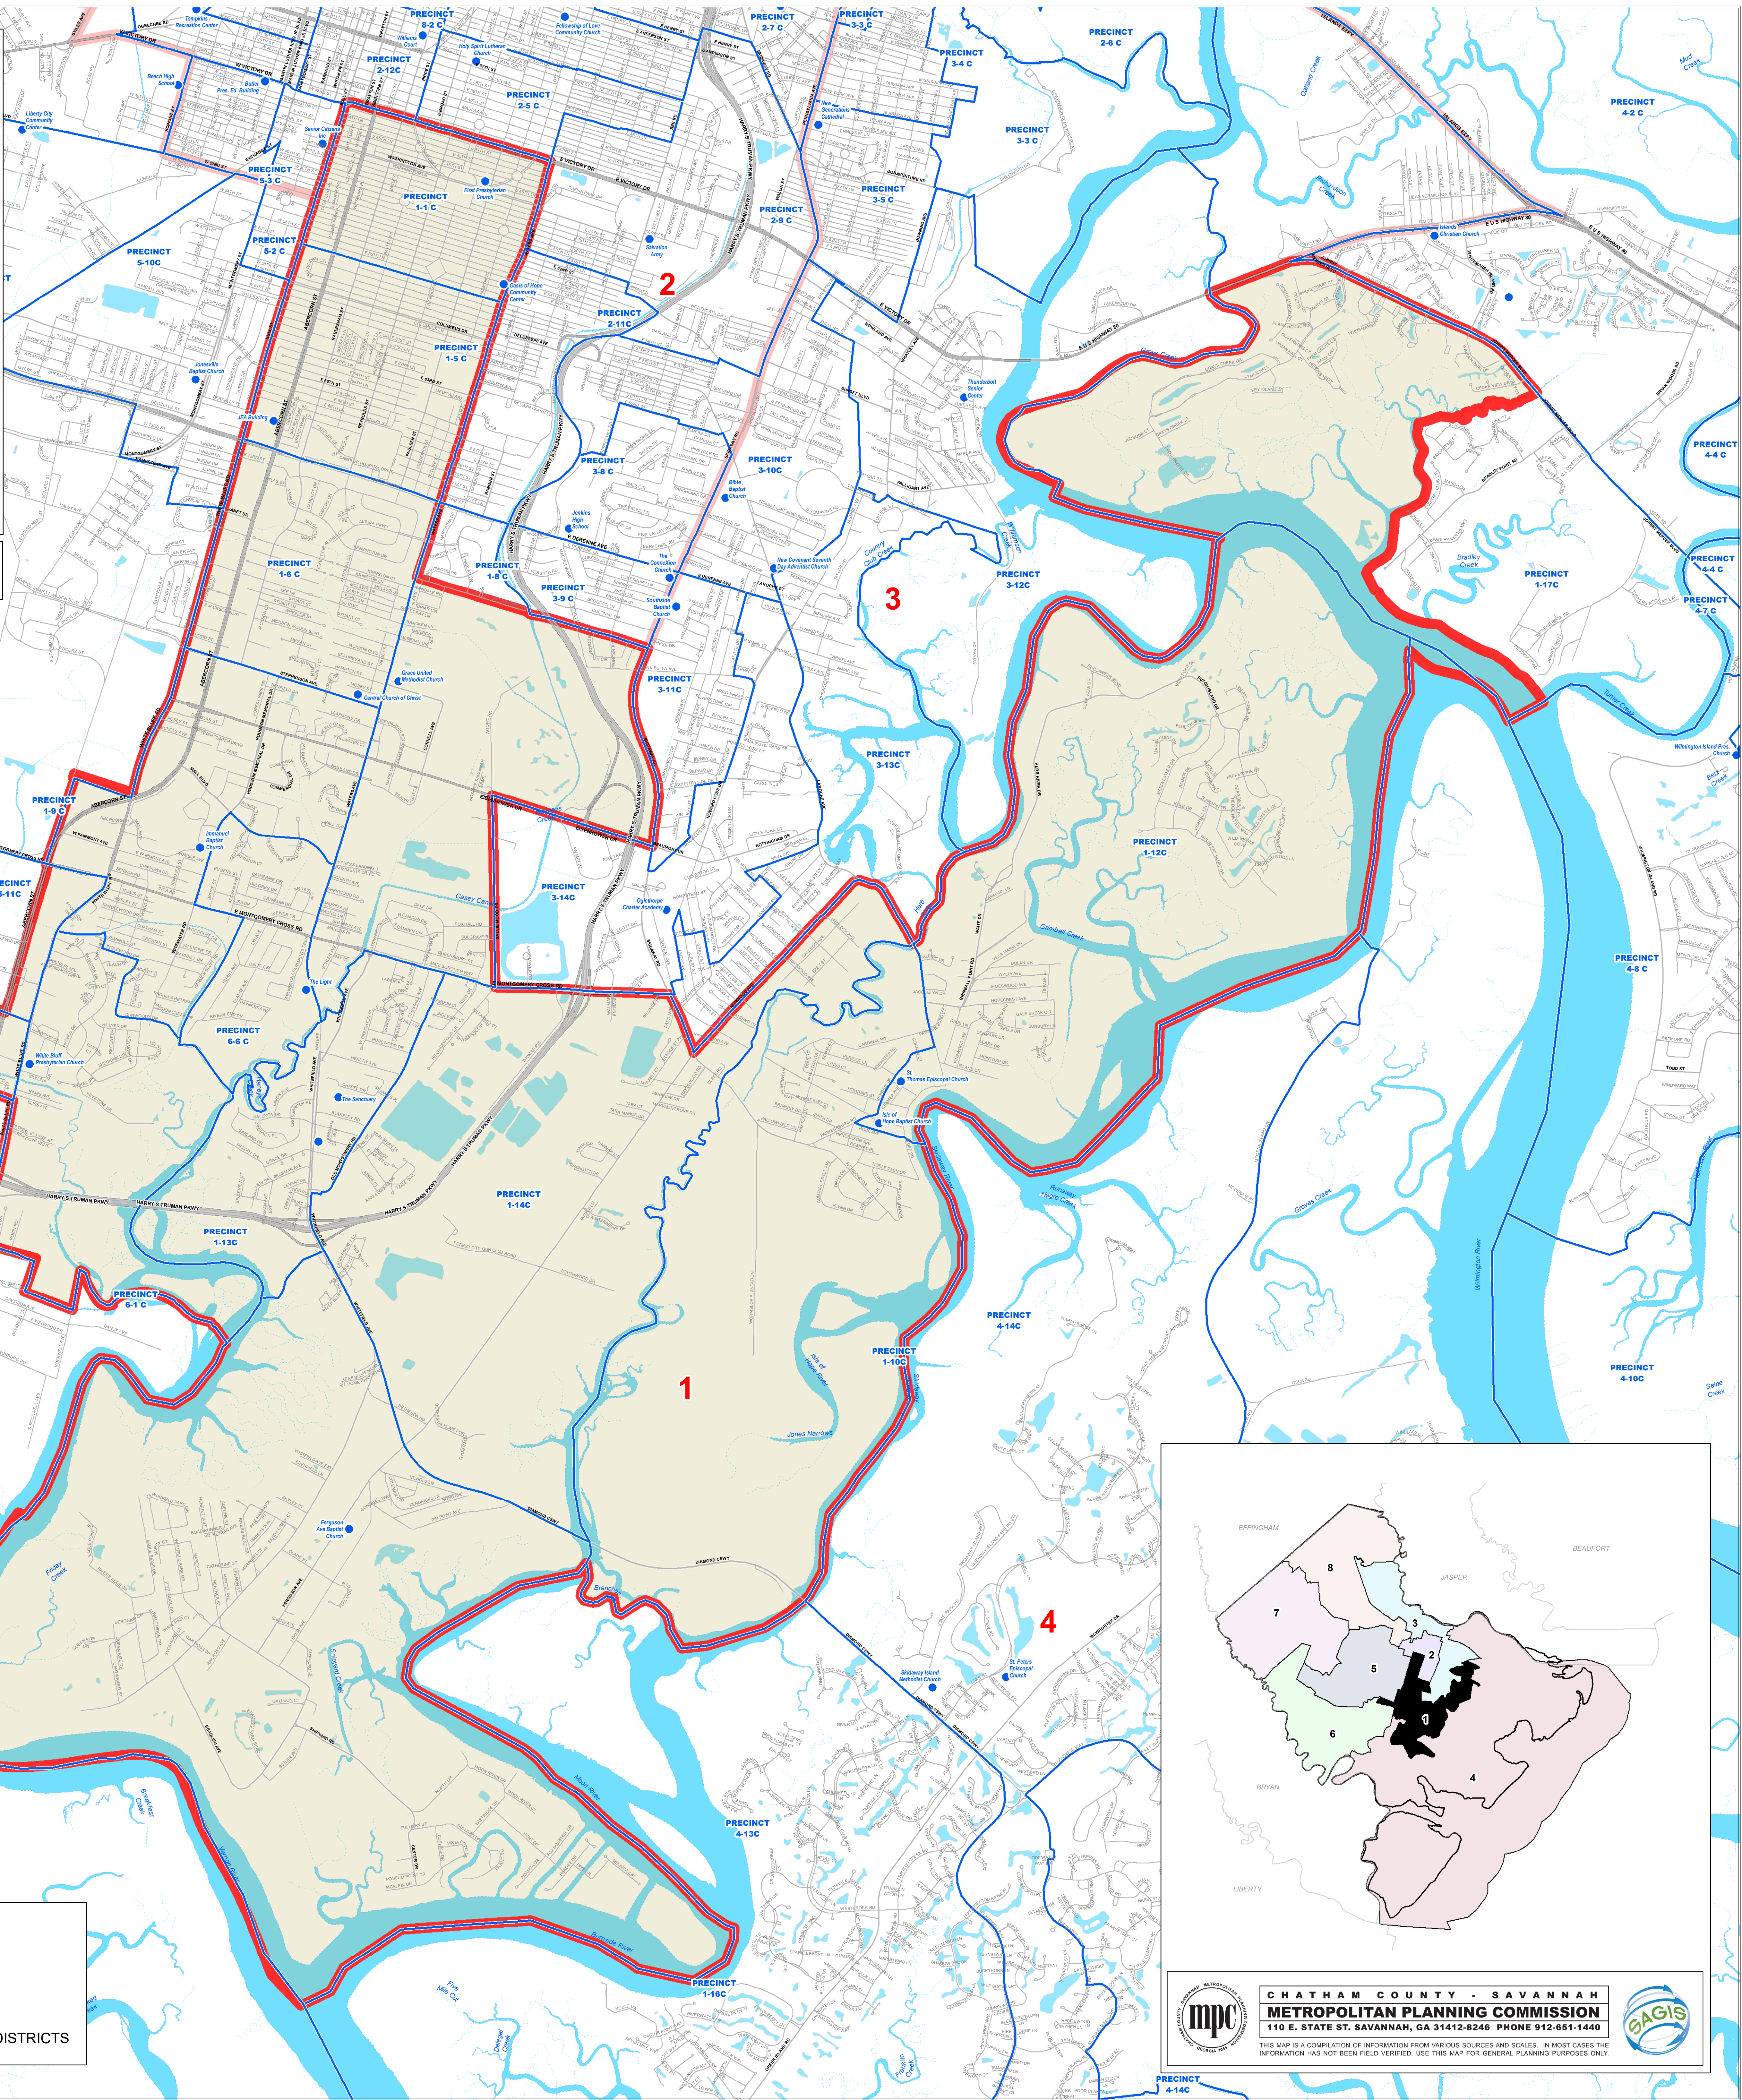

CHATHAM COUNTY, GEORGIA

# COUNTY COMMISSION & SCHOOL BOARD DISTRICT

## 1

WITH PRECINCTS & POLLING STATIONS

Effective Date: January 1, 2023

MAP GENERATED - MARCH 2023

NOTE: POLLING STATIONS & PRECINCTS ARE SUBJECT TO CHANGE

- POLLING STATIONS
- PRECINCTS
- COUNTY COMMISSION DISTRICT
- SURROUNDING COUNTY COMMISSION DISTRICTS