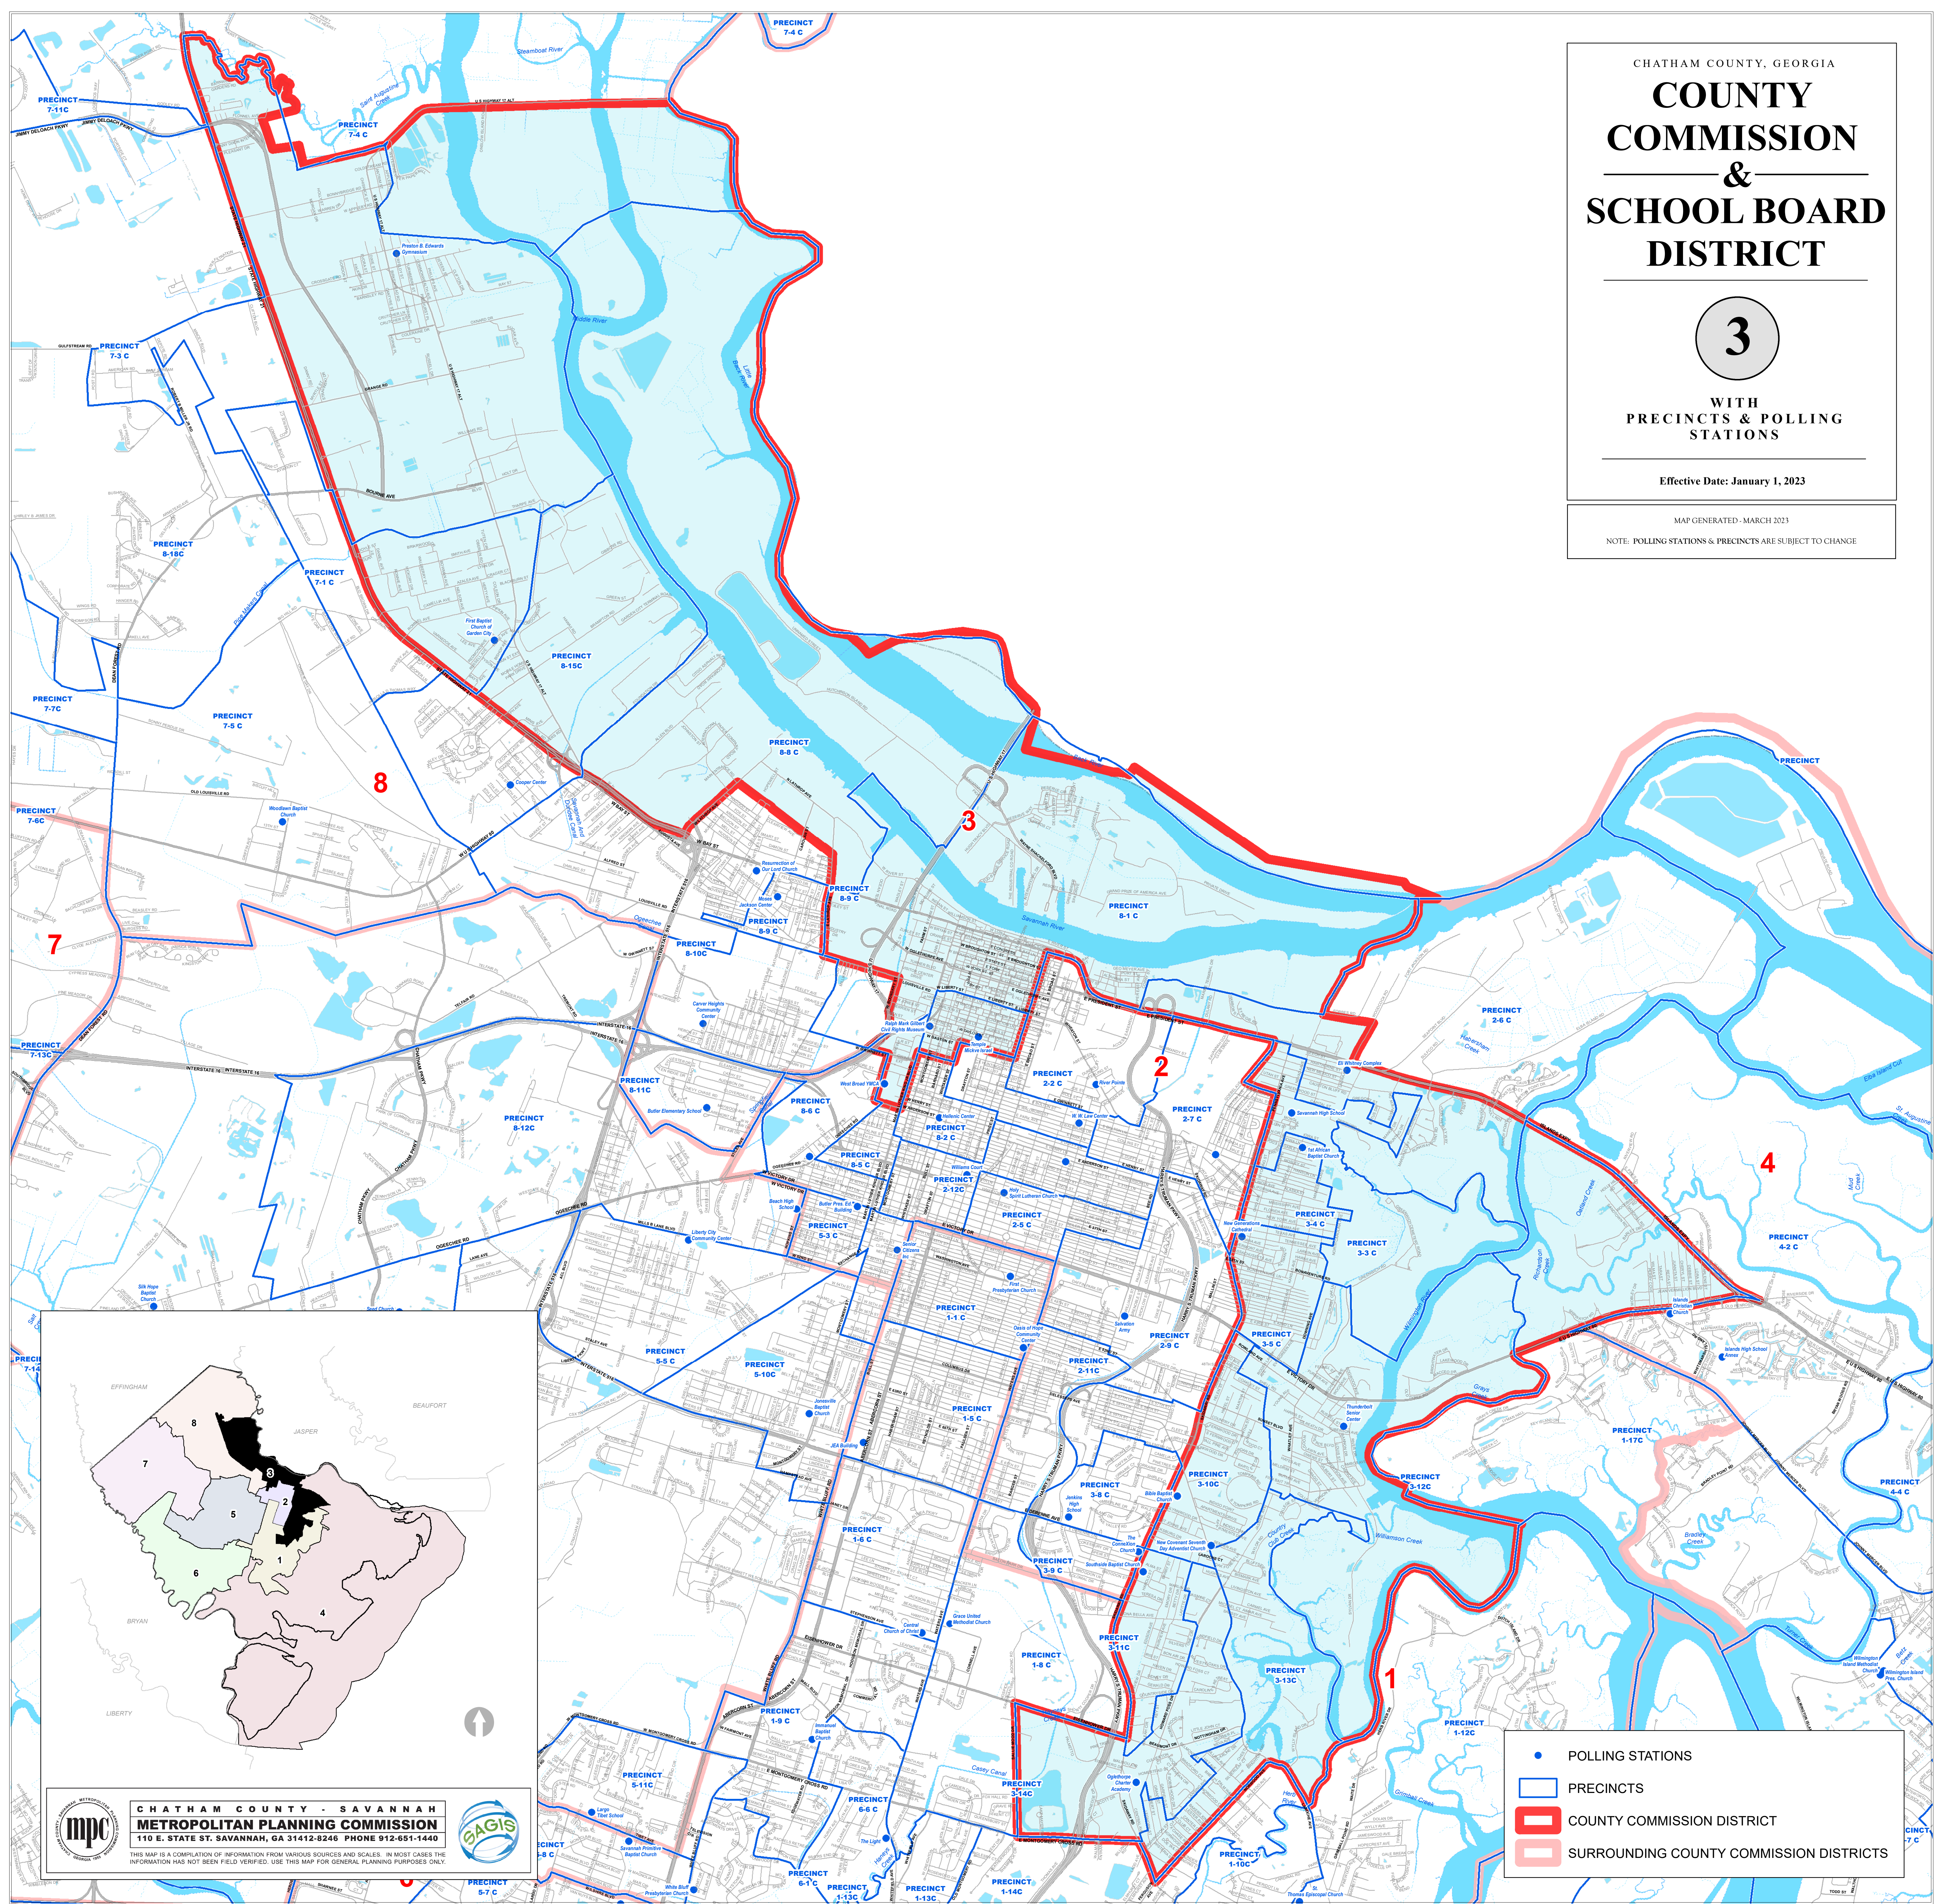

CHATHAM COUNTY, GEORGIA
COUNTY COMMISSION & SCHOOL BOARD DISTRICT

3

WITH
PRECINCTS & POLLING STATIONS

Effective Date: January 1, 2023

MAP GENERATED - MARCH 2023

NOTE: POLLING STATIONS & PRECINCTS ARE SUBJECT TO CHANGE