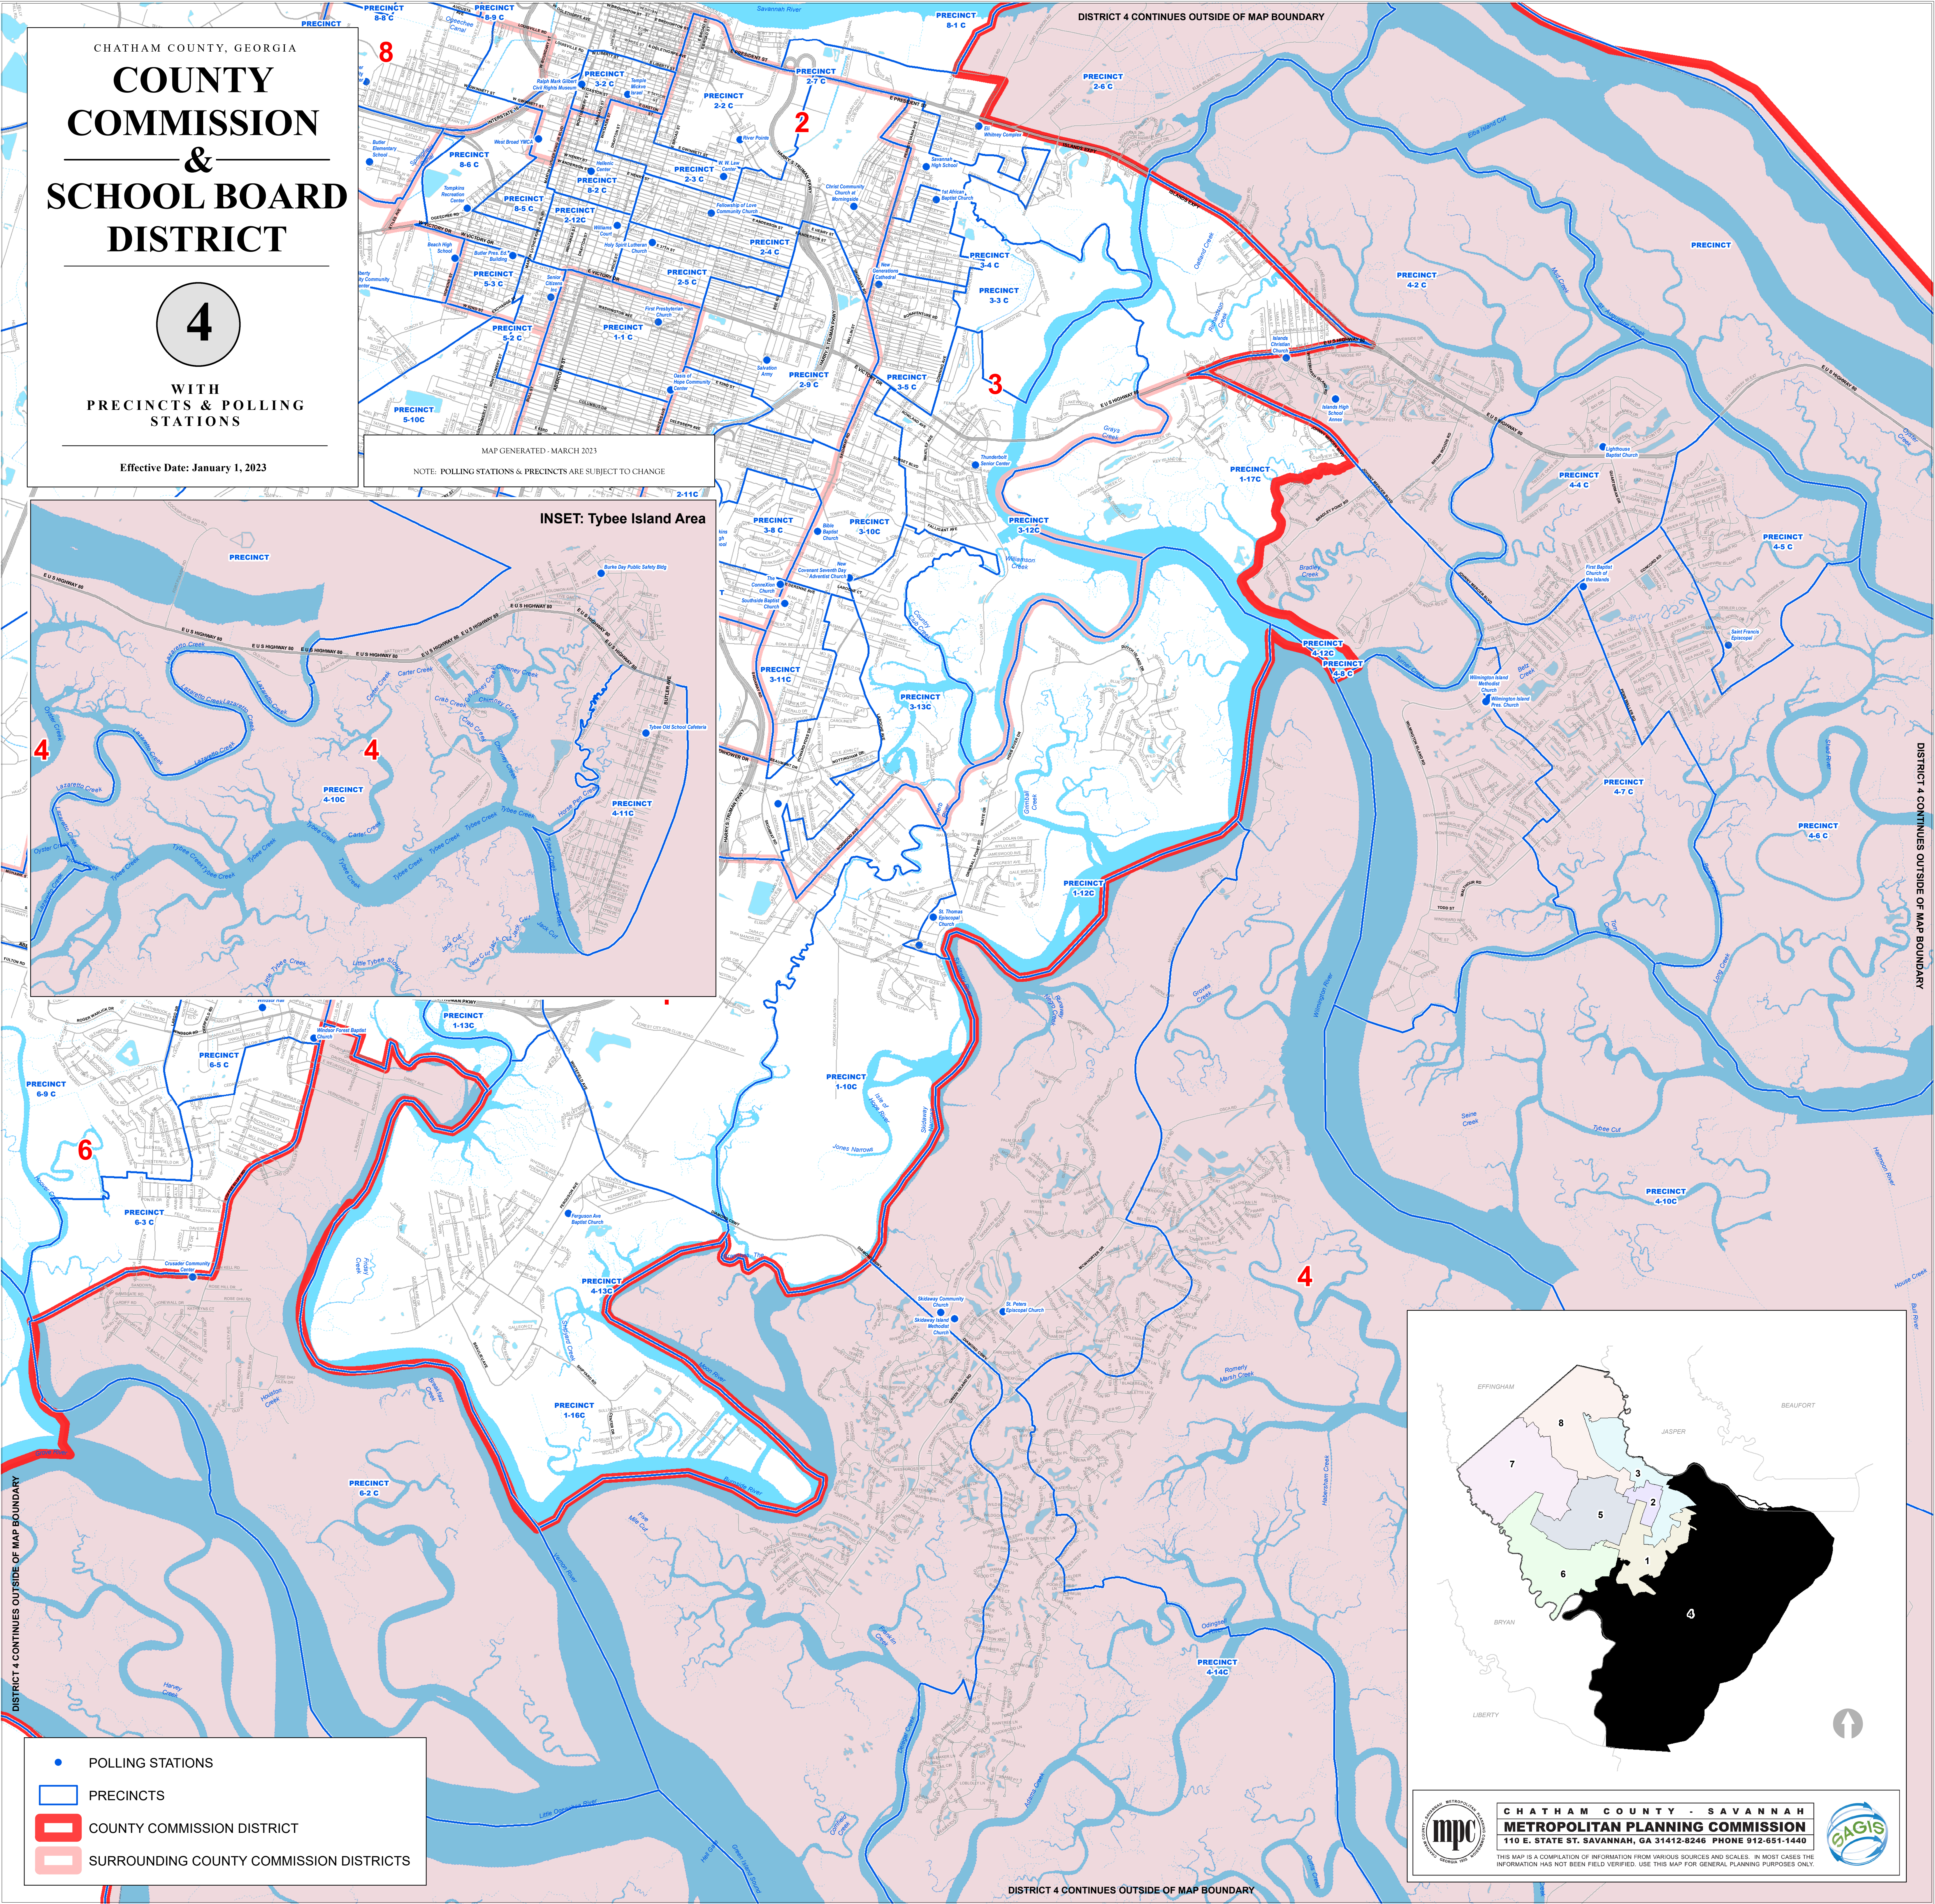

CHATHAM COUNTY, GEORGIA

COUNTY COMMISSION & SCHOOL BOARD DISTRICT

4

WITH PRECINCTS & POLLING STATIONS

Effective Date: January 1, 2023

MAP GENERATED - MARCH 2023

INSET: Tybee Island Area

- POLLING STATIONS
- PRECINCTS
- COUNTY COMMISSION DISTRICT
- SURROUNDING COUNTY COMMISSION DISTRICTS

This block contains a regional map of Georgia counties, with Chatham County highlighted in black. Neighboring counties shown include Effingham, Jasper, Beaufort, and Liberty. Below the map is the logo for the Metropolitan Planning Commission (MPC) and the Georgia Statewide Geographic Information System (SAGIS).

CHATHAM COUNTY - SAVANNAH
METROPOLITAN PLANNING COMMISSION
110 E. STATE ST. SAVANNAH, GA 31412-8246 PHONE 912-651-1440

THIS MAP IS A COMPILED OF INFORMATION FROM VARIOUS SOURCES AND SCALES. IN MOST CASES THE INFORMATION HAS NOT BEEN FIELD VERIFIED. USE THIS MAP FOR GENERAL PLANNING PURPOSES ONLY.