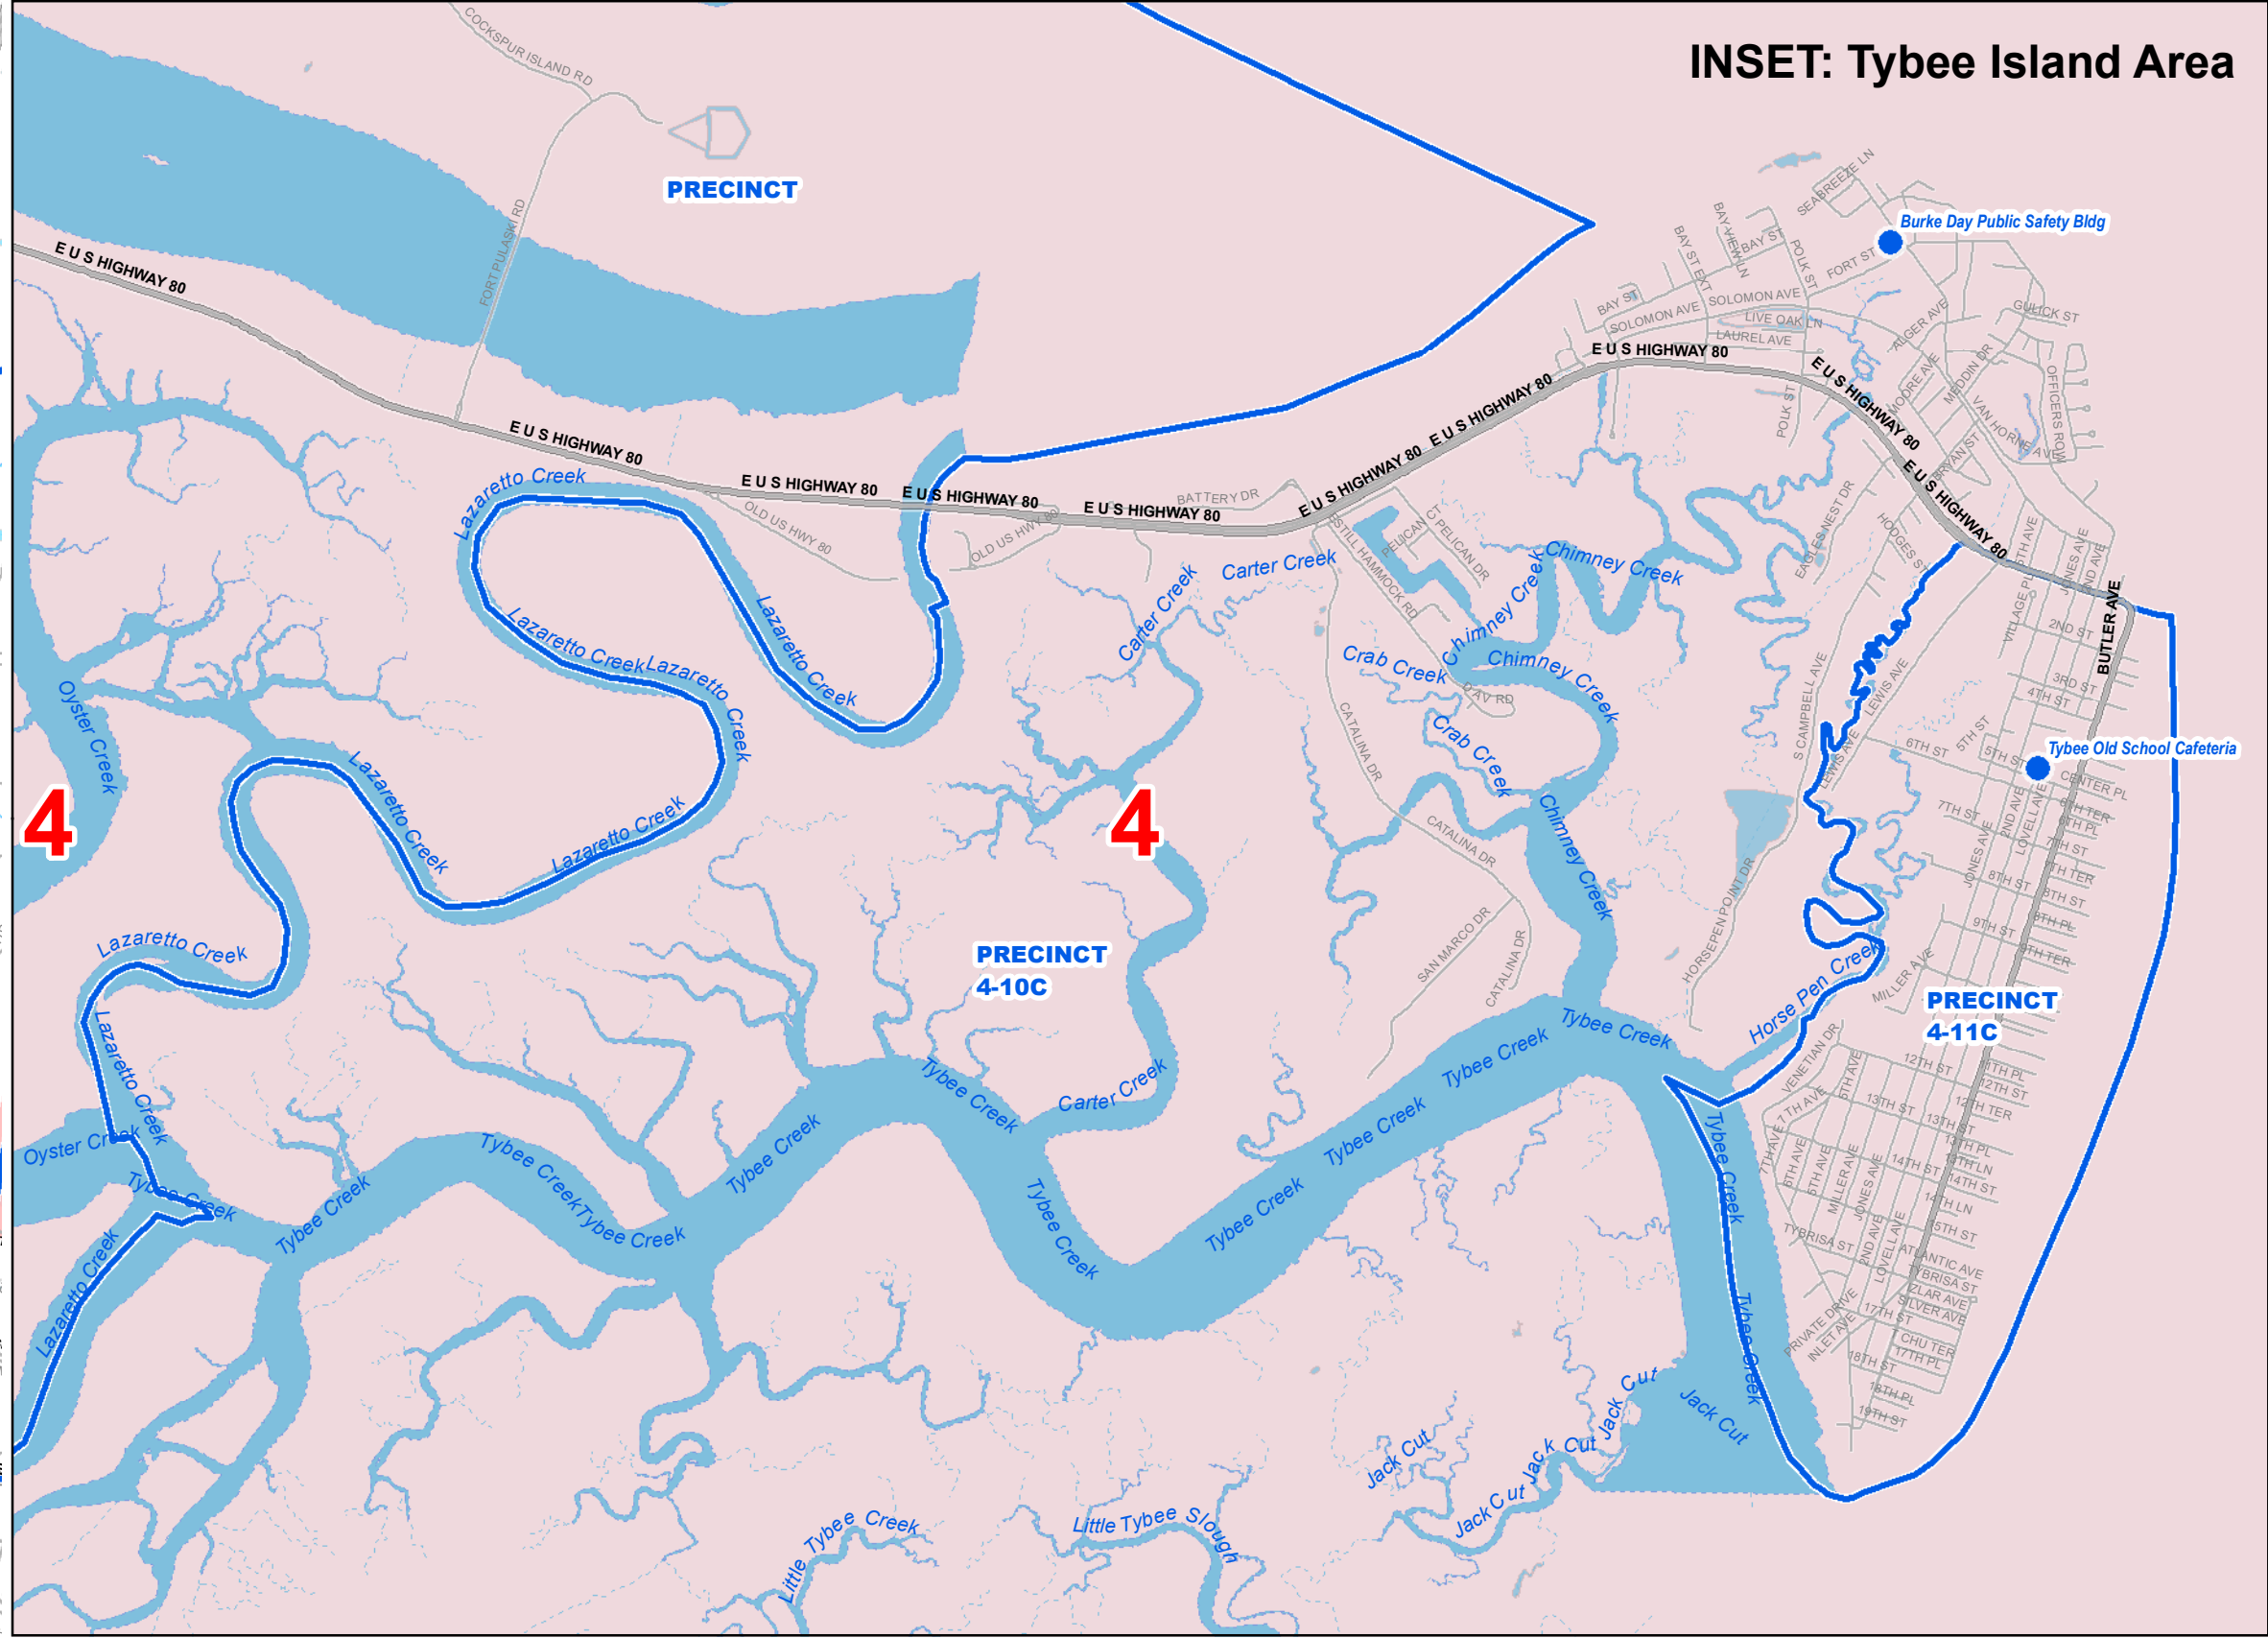

CHATHAM COUNTY, GEORGIA

COUNTY COMMISSION & SCHOOL BOARD DISTRICT

4

WITH PRECINCTS & POLLING STATIONS

Effective Date: January 1, 2023

MAP GENERATED - MARCH 2023

INSET: Tybee Island Area

- POLLING STATIONS
- PRECINCTS
- COUNTY COMMISSION DISTRICT
- SURROUNDING COUNTY COMMISSION DISTRICTS

This block contains a regional map of Georgia counties, with Chatham County highlighted in black. Neighboring counties shown include Effingham, Jasper, Beaufort, and Liberty. Below the map is the logo for the Metropolitan Planning Commission (MPC) and the Georgia Statewide Geographic Information System (SAGIS).

CHATHAM COUNTY - SAVANNAH
METROPOLITAN PLANNING COMMISSION
110 E. STATE ST. SAVANNAH, GA 31412-8246 PHONE 912-651-1440

THIS MAP IS A COMPILED OF INFORMATION FROM VARIOUS SOURCES AND SCALES. IN MOST CASES THE INFORMATION HAS NOT BEEN FIELD VERIFIED. USE THIS MAP FOR GENERAL PLANNING PURPOSES ONLY.