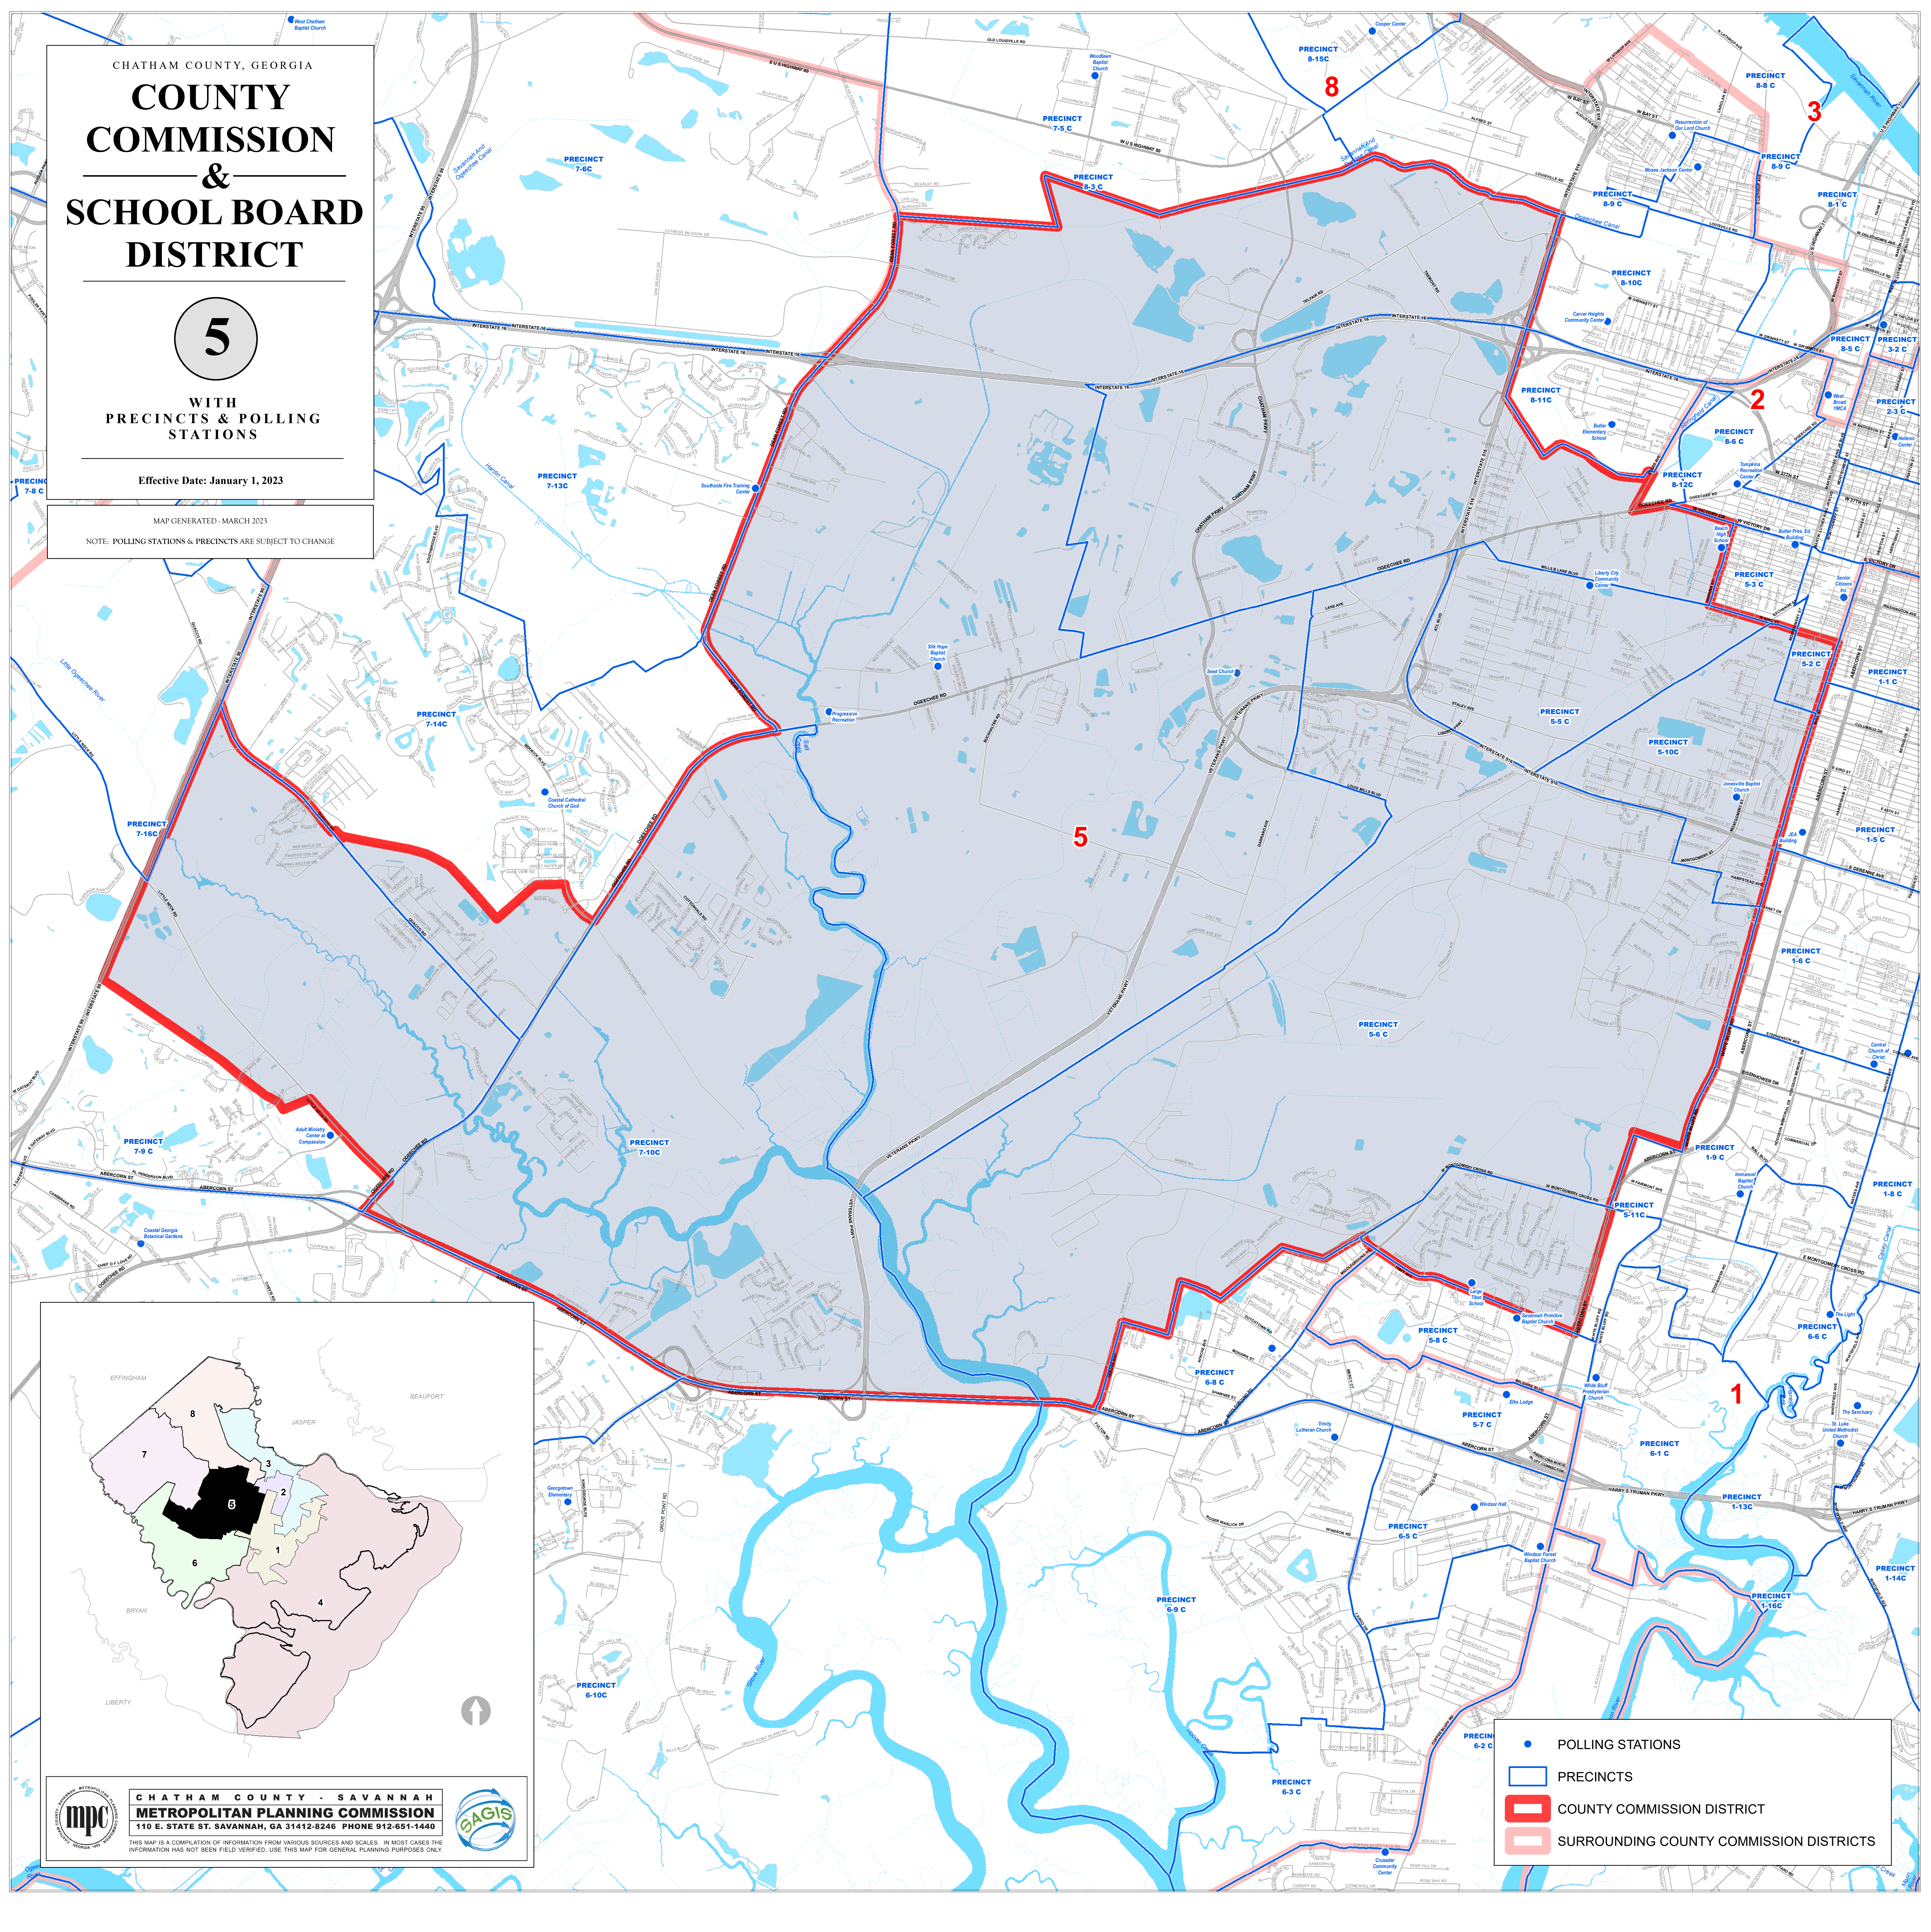

CHATHAM COUNTY, GEORGIA

# COUNTY COMMISSION & SCHOOL BOARD DISTRICT

**5**

WITH PRECINCTS & POLLING STATIONS

Effective Date: January 1, 2023

MAP GENERATED - MARCH 2023

NOTE: POLLING STATIONS & PRECINCTS ARE SUBJECT TO CHANGE

- POLLING STATIONS
- PRECINCTS
- COUNTY COMMISSION DISTRICT
- SURROUNDING COUNTY COMMISSION DISTRICTS