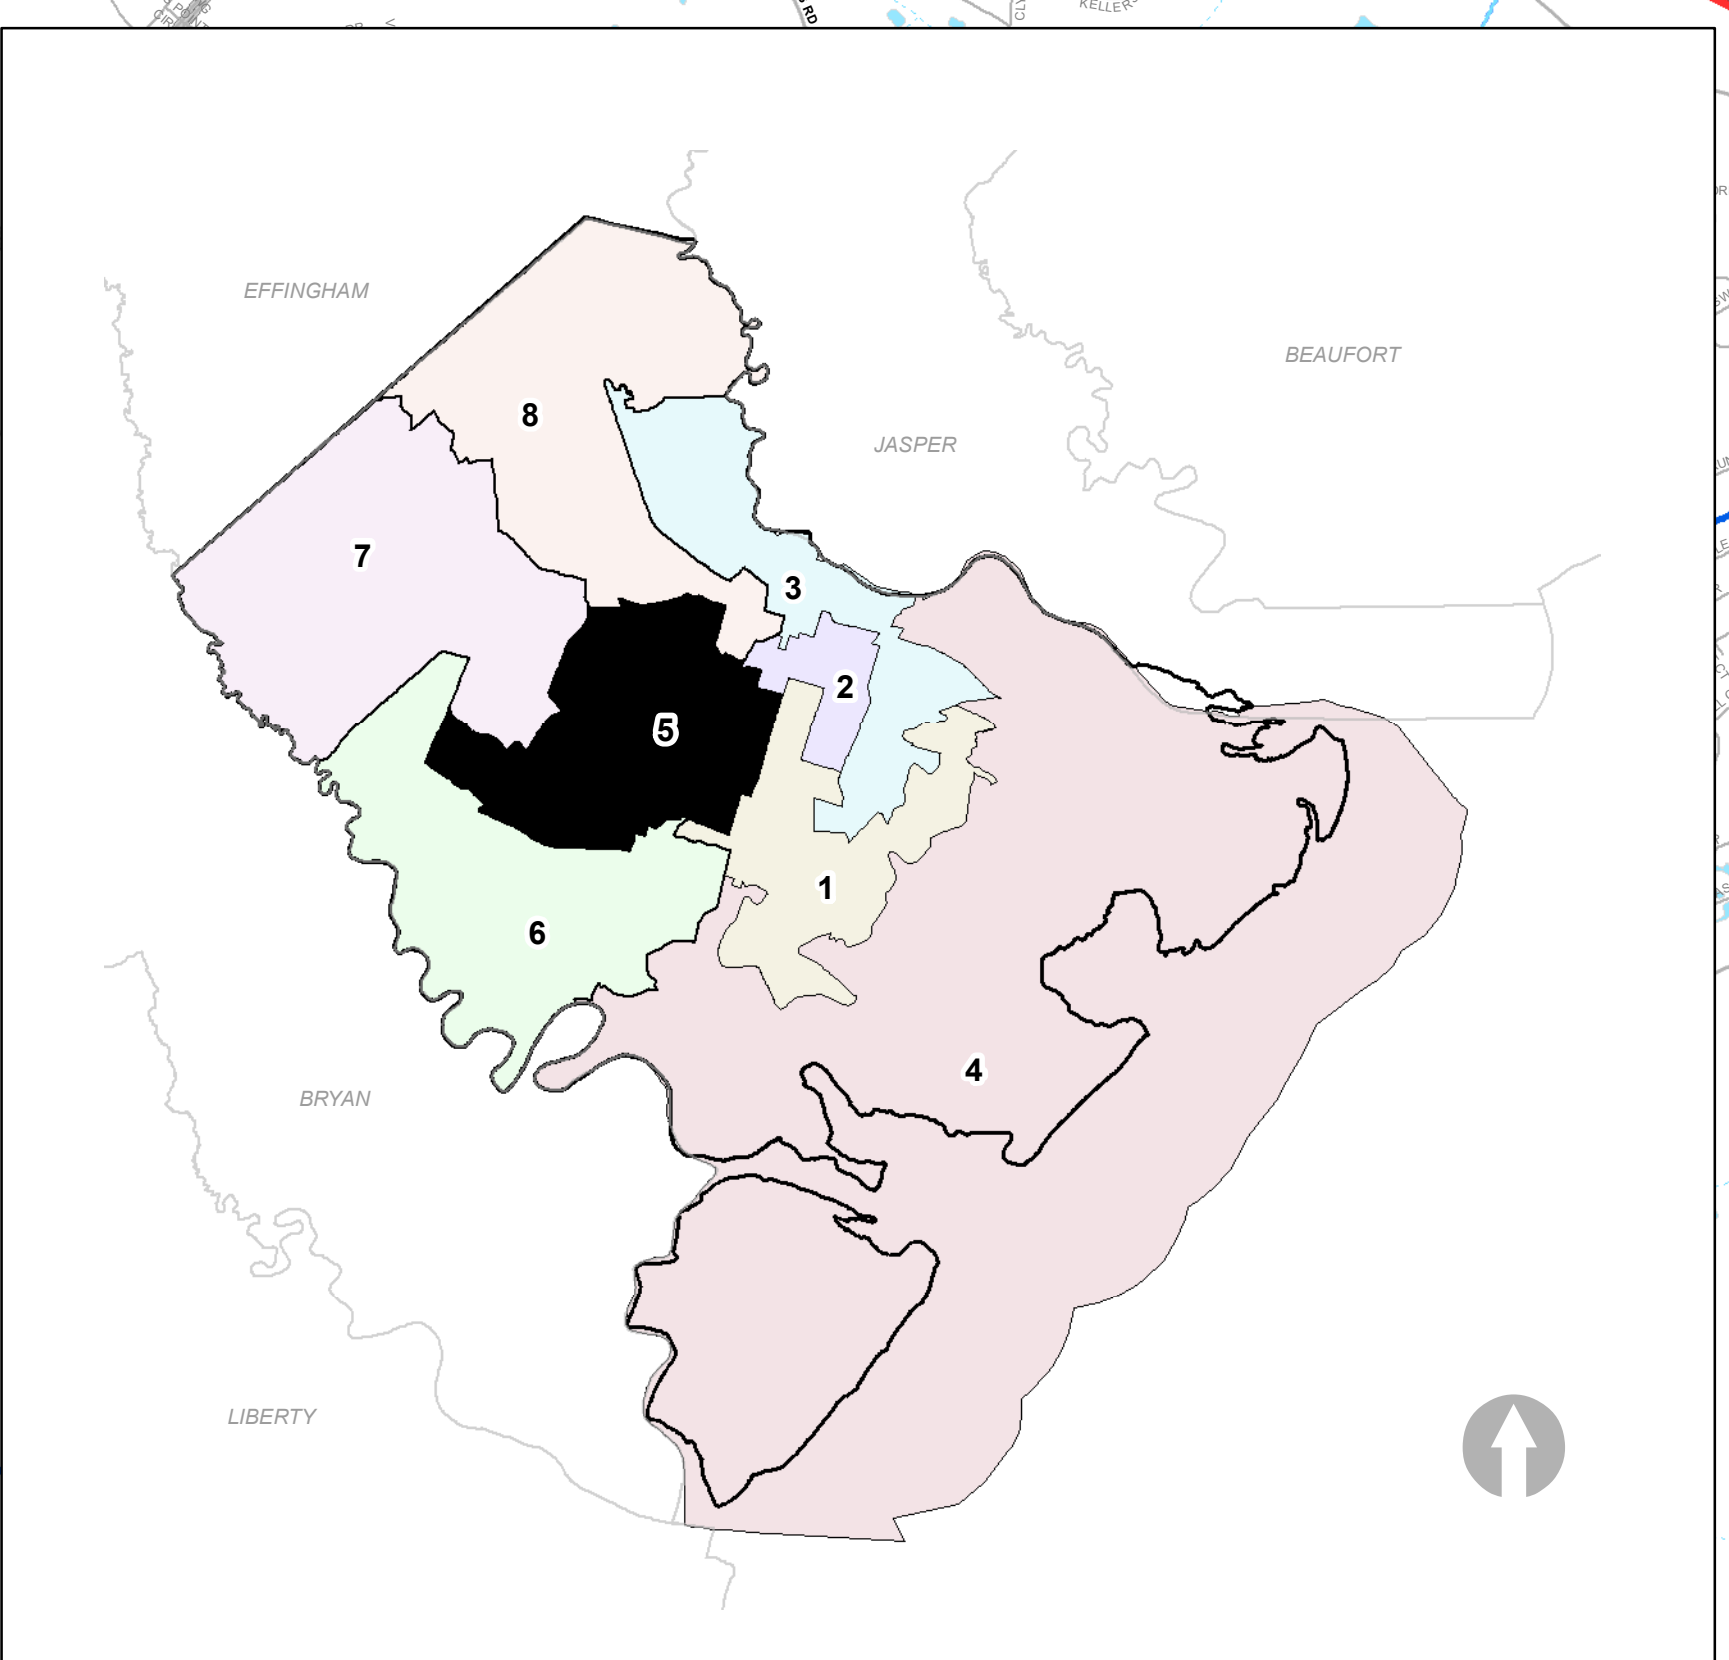

CHATHAM COUNTY, GEORGIA

# COUNTY COMMISSION & SCHOOL BOARD DISTRICT

**5**

WITH PRECINCTS & POLLING STATIONS

Effective Date: January 1, 2023

MAP GENERATED - MARCH 2023

NOTE: POLLING STATIONS & PRECINCTS ARE SUBJECT TO CHANGE

- POLLING STATIONS
- PRECINCTS
- COUNTY COMMISSION DISTRICT
- SURROUNDING COUNTY COMMISSION DISTRICTS