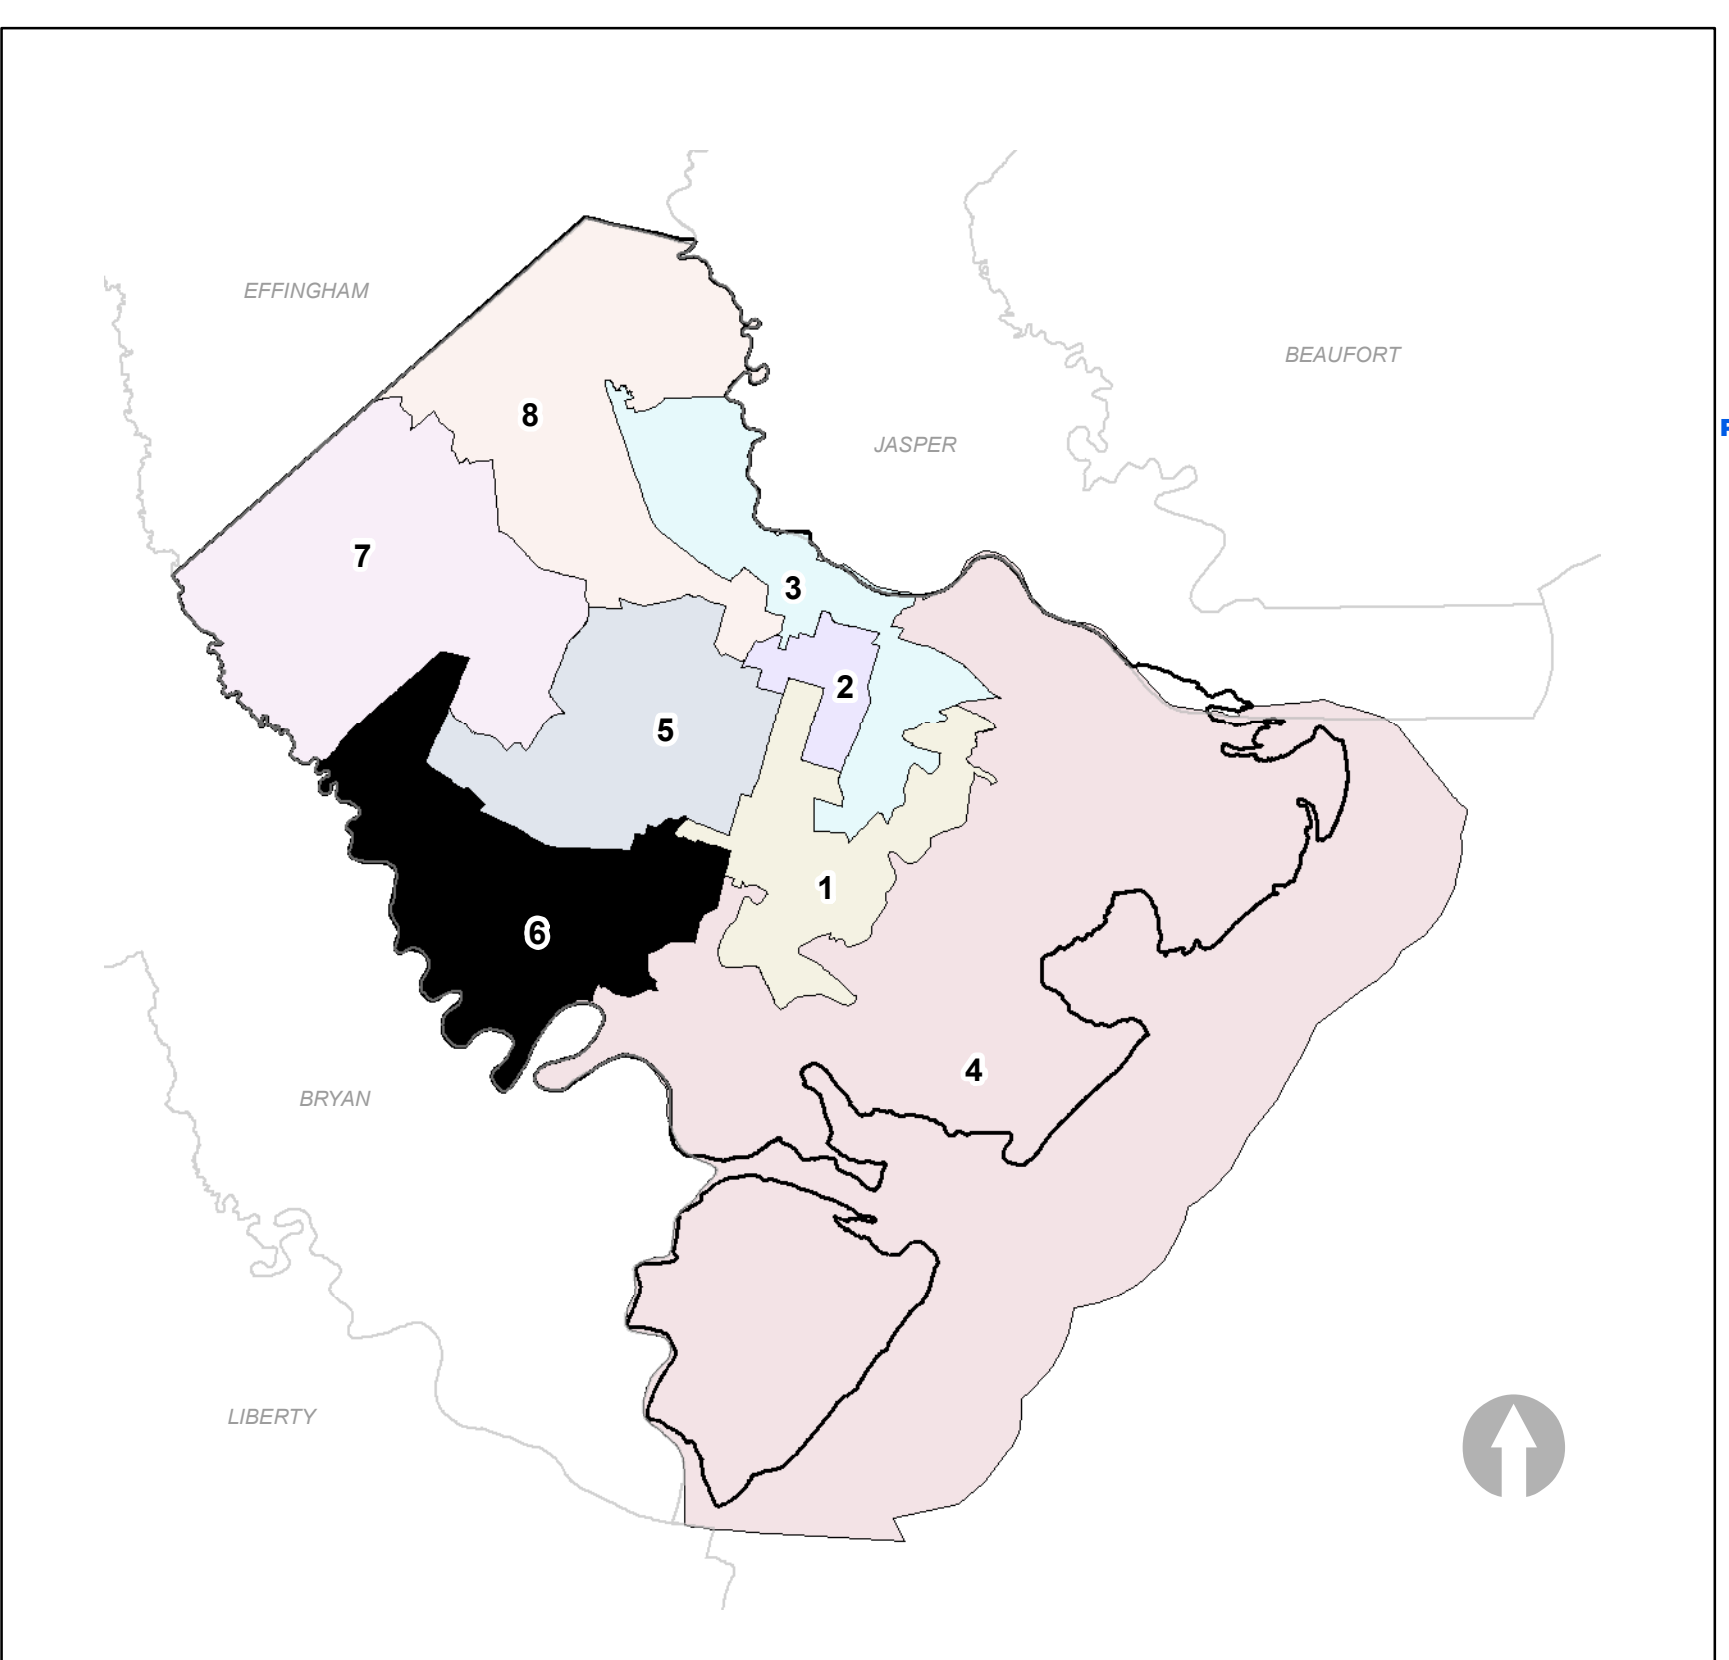

CHATHAM COUNTY, GEORGIA

COUNTY COMMISSION & SCHOOL BOARD DISTRICT

6

WITH PRECINCTS & POLLING STATIONS

Effective Date: January 1, 2023

MAP GENERATED - MARCH 2023
 NOTE: POLLING STATIONS & PRECINCTS ARE SUBJECT TO CHANGE

- POLLING STATIONS
- PRECINCTS
- COUNTY COMMISSION DISTRICT
- SURROUNDING COUNTY COMMISSION DISTRICTS