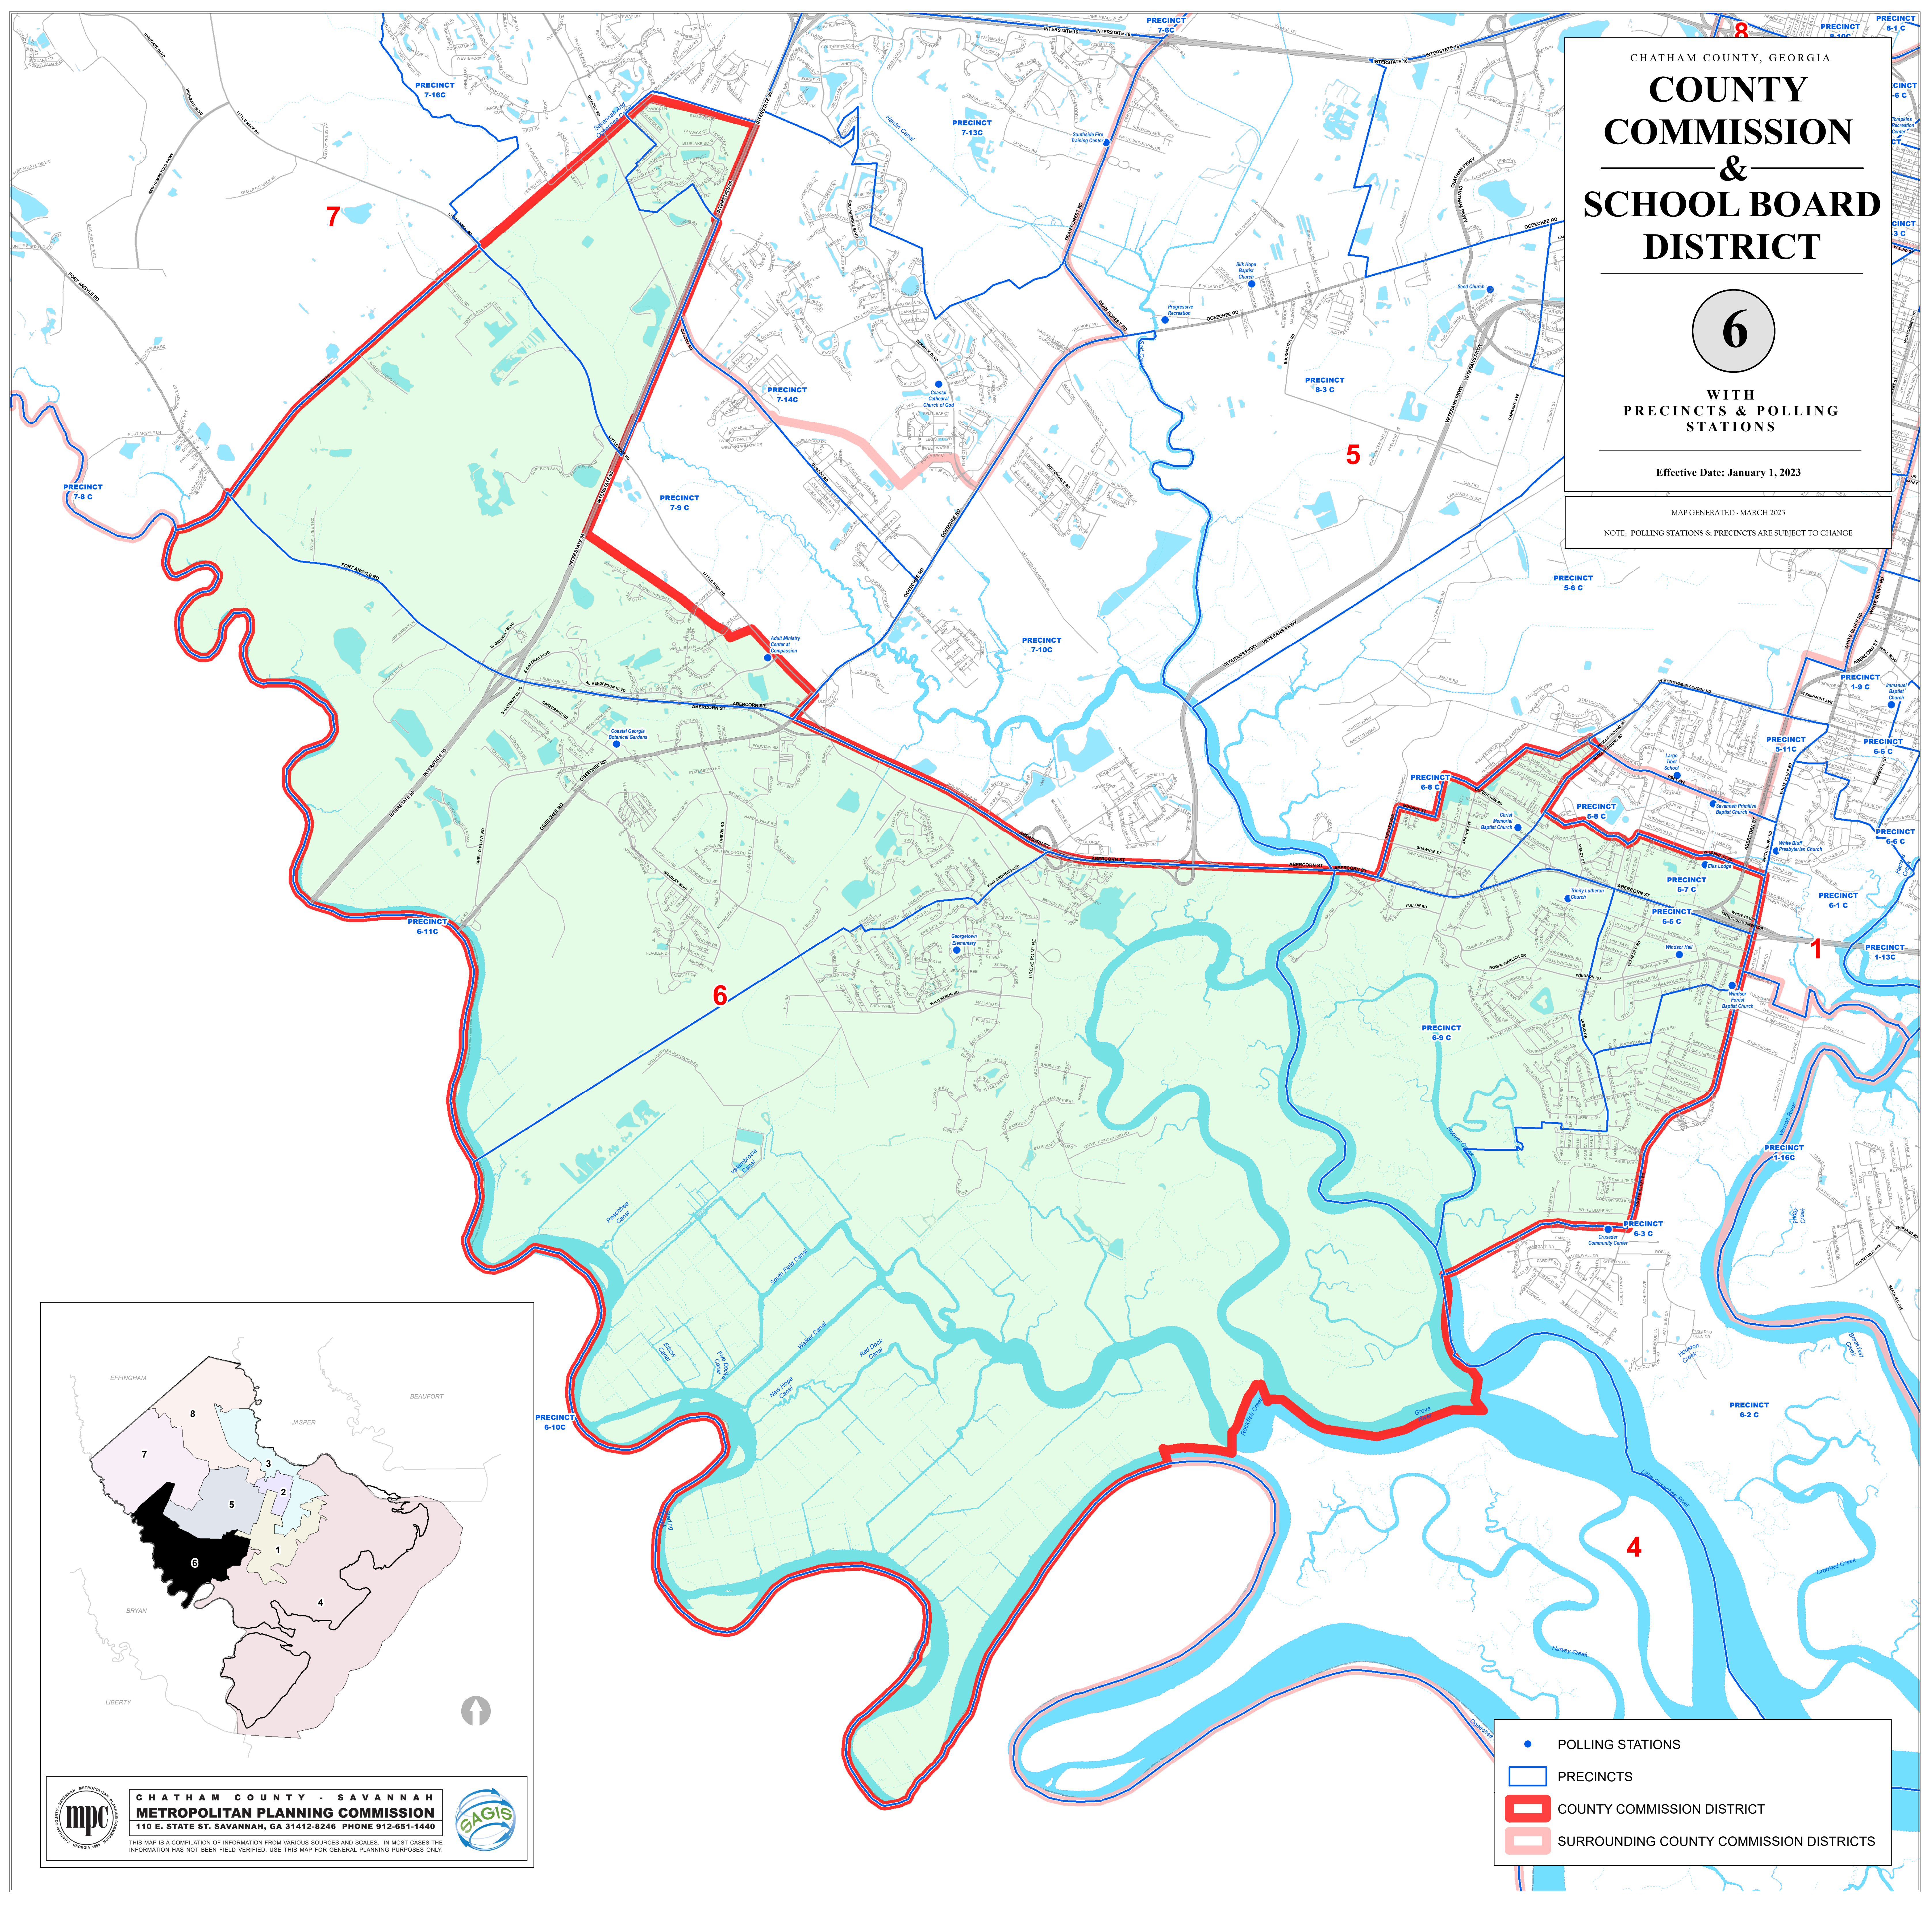

CHATHAM COUNTY, GEORGIA

COUNTY COMMISSION & SCHOOL BOARD DISTRICT

6

WITH PRECINCTS & POLLING STATIONS

Effective Date: January 1, 2023

MAP GENERATED - MARCH 2023
 NOTE: POLLING STATIONS & PRECINCTS ARE SUBJECT TO CHANGE

- POLLING STATIONS
- PRECINCTS
- COUNTY COMMISSION DISTRICT
- SURROUNDING COUNTY COMMISSION DISTRICTS