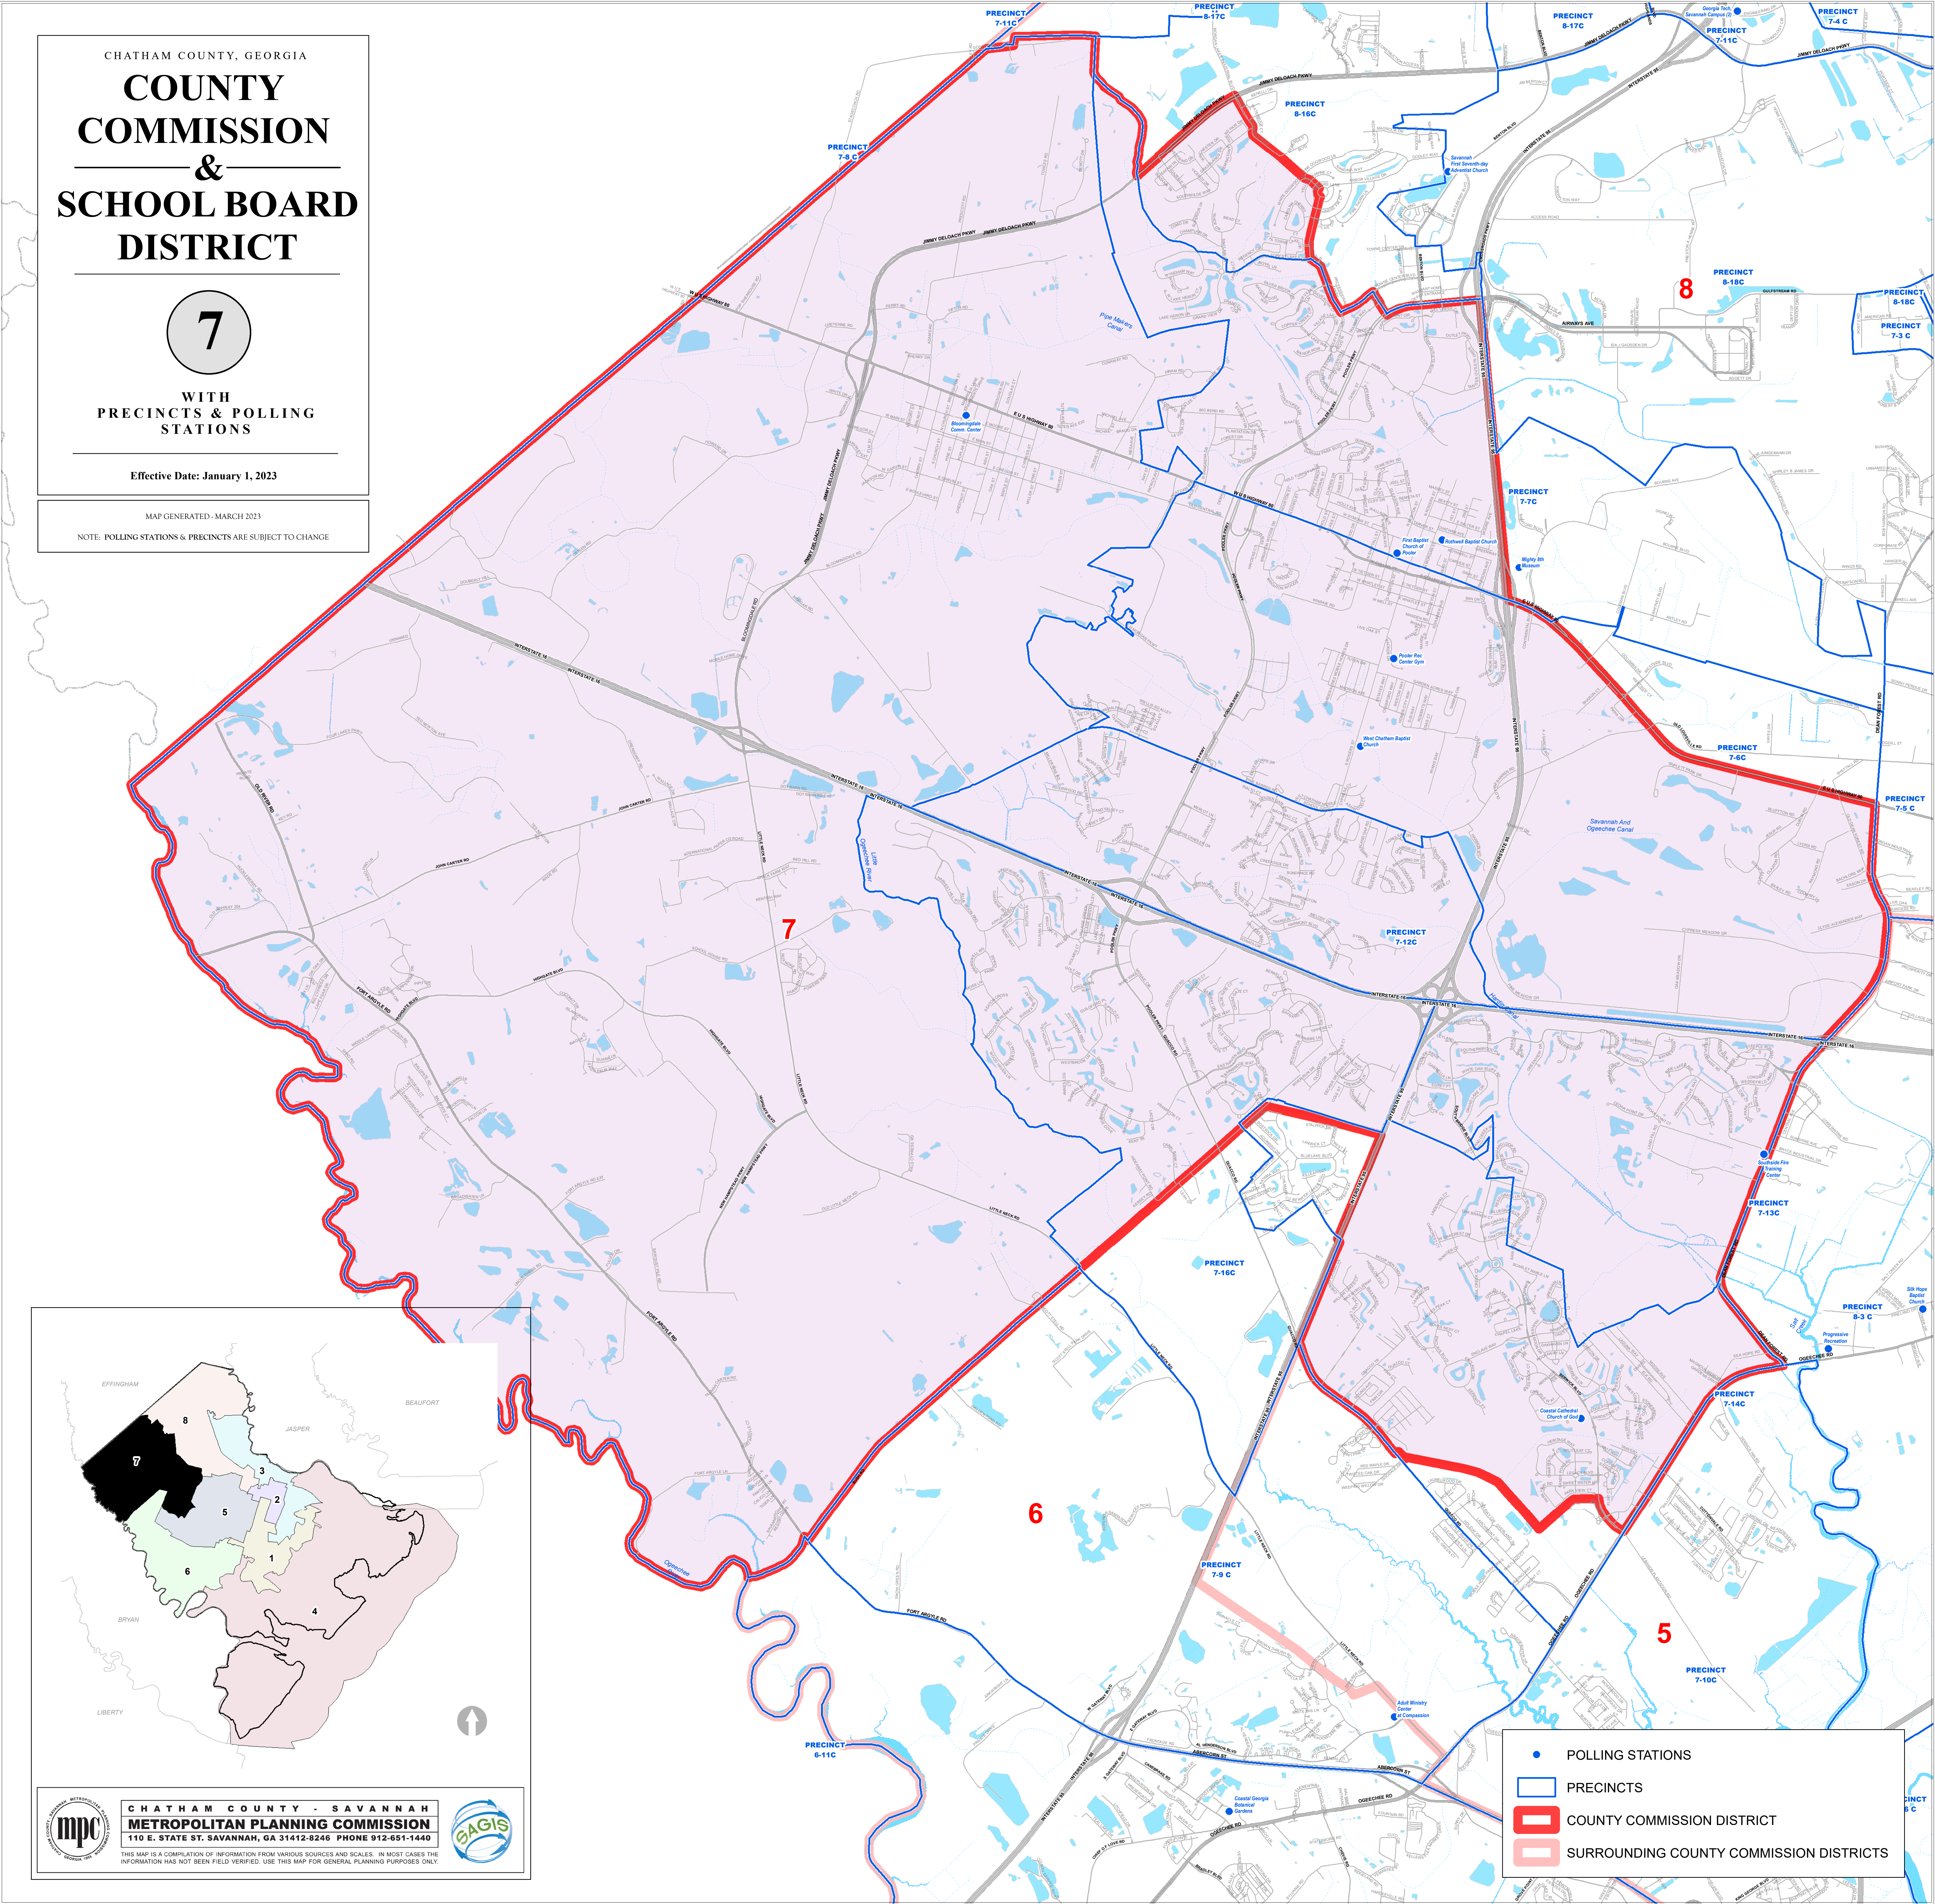

CHATHAM COUNTY, GEORGIA

COUNTY COMMISSION & SCHOOL BOARD DISTRICT

7

WITH PRECINCTS & POLLING STATIONS

Effective Date: January 1, 2023

MAP GENERATED - MARCH 2023

NOTE: POLLING STATIONS & PRECINCTS ARE SUBJECT TO CHANGE

- POLLING STATIONS
- PRECINCTS
- COUNTY COMMISSION DISTRICT
- SURROUNDING COUNTY COMMISSION DISTRICTS