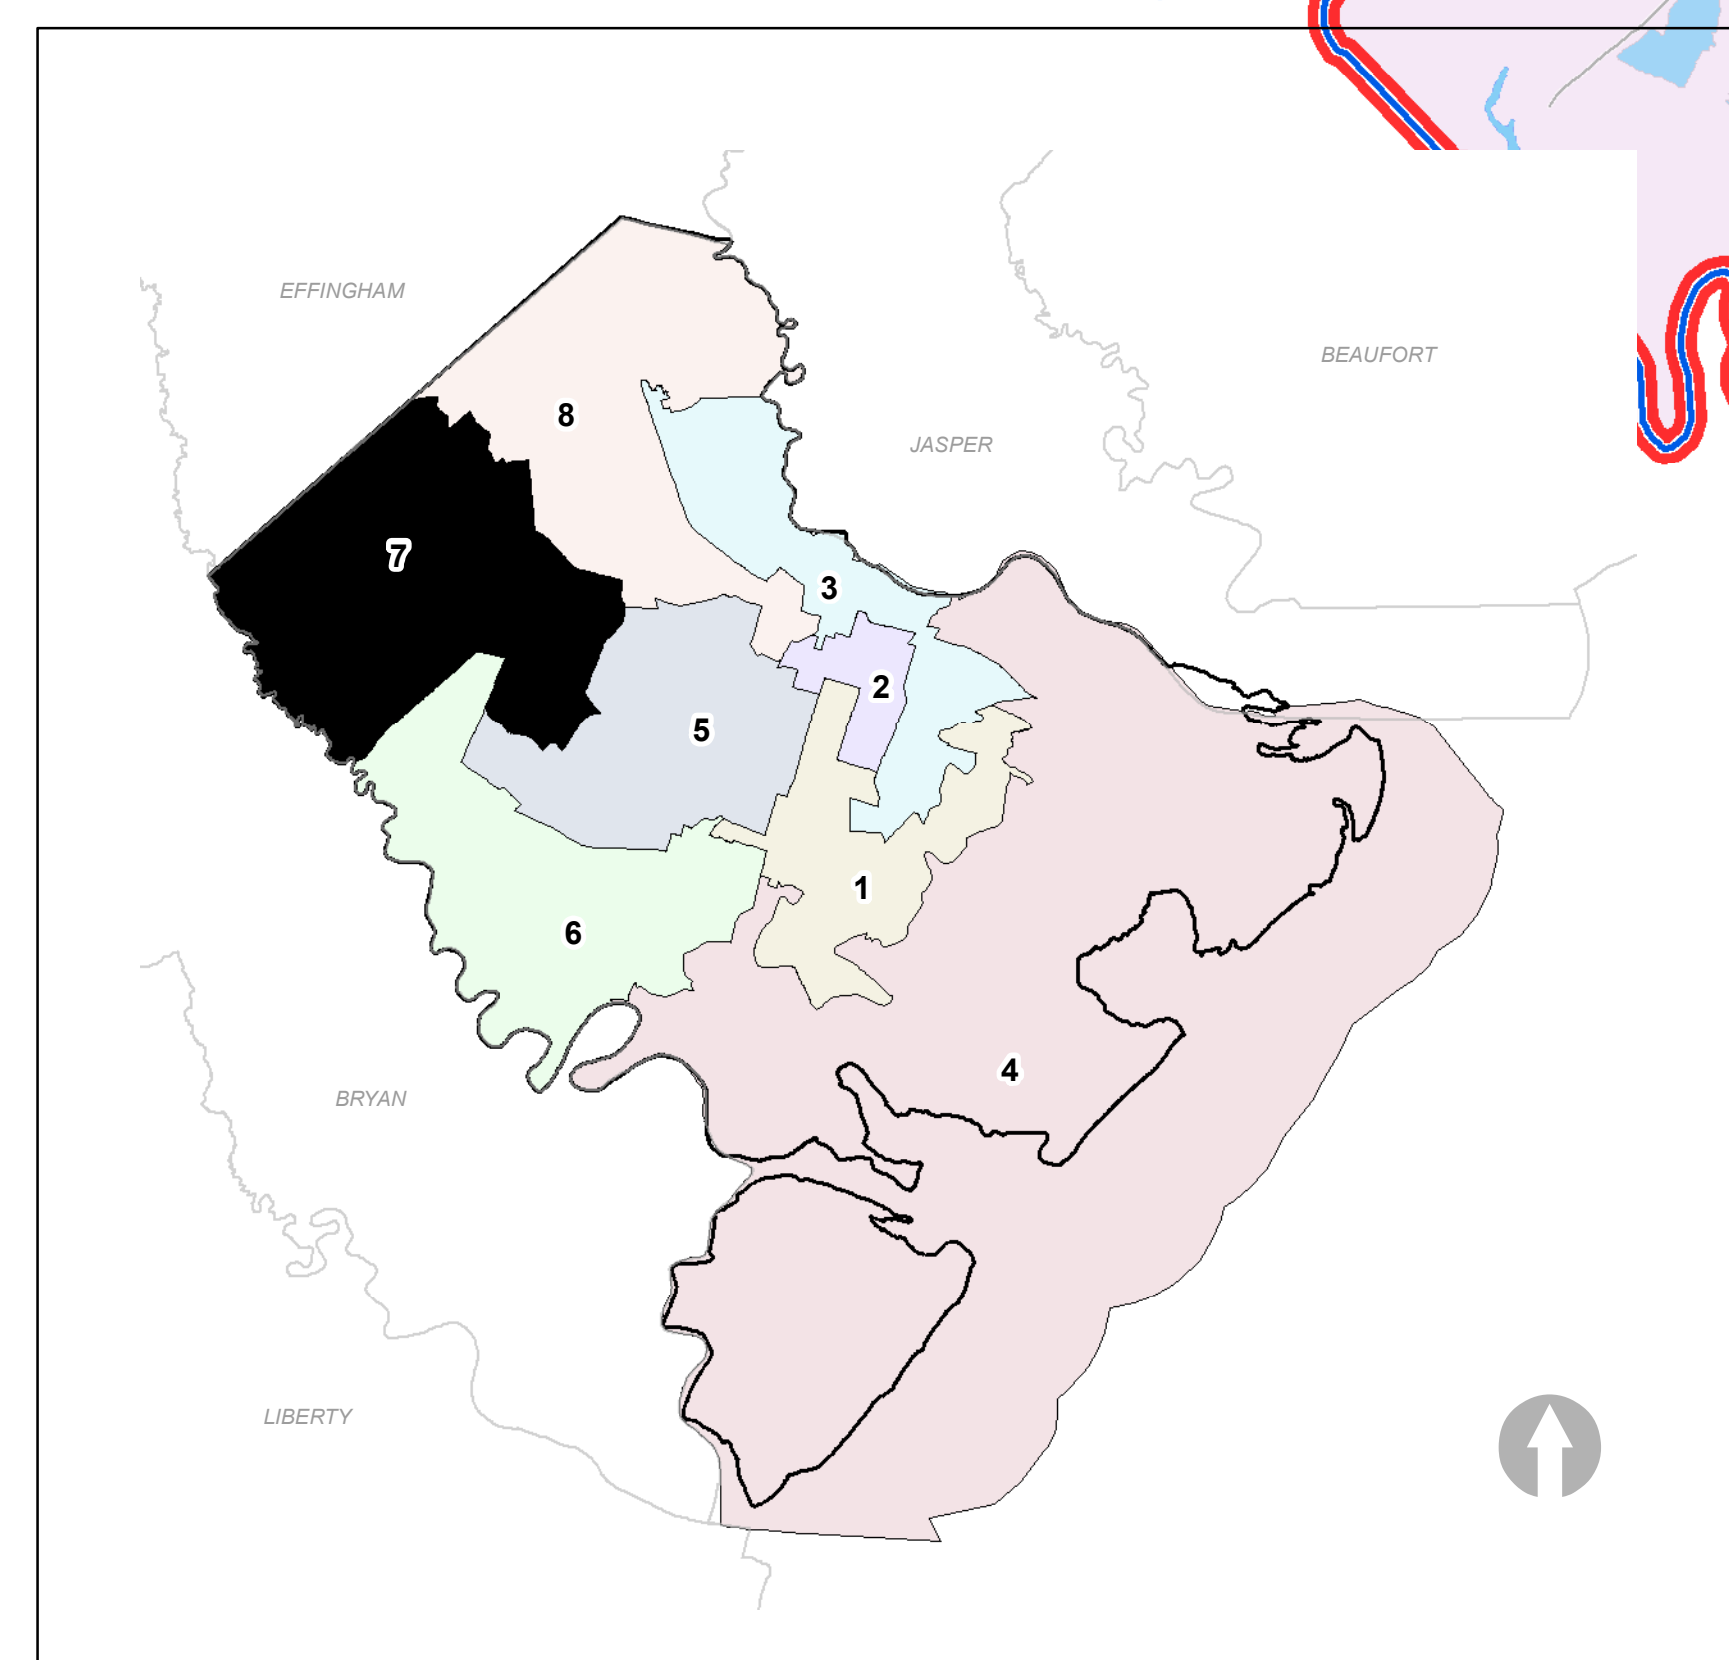

CHATHAM COUNTY, GEORGIA

COUNTY COMMISSION & SCHOOL BOARD DISTRICT

7

WITH PRECINCTS & POLLING STATIONS

Effective Date: January 1, 2023

MAP GENERATED - MARCH 2023

NOTE: POLLING STATIONS & PRECINCTS ARE SUBJECT TO CHANGE

- POLLING STATIONS
- PRECINCTS
- COUNTY COMMISSION DISTRICT
- SURROUNDING COUNTY COMMISSION DISTRICTS