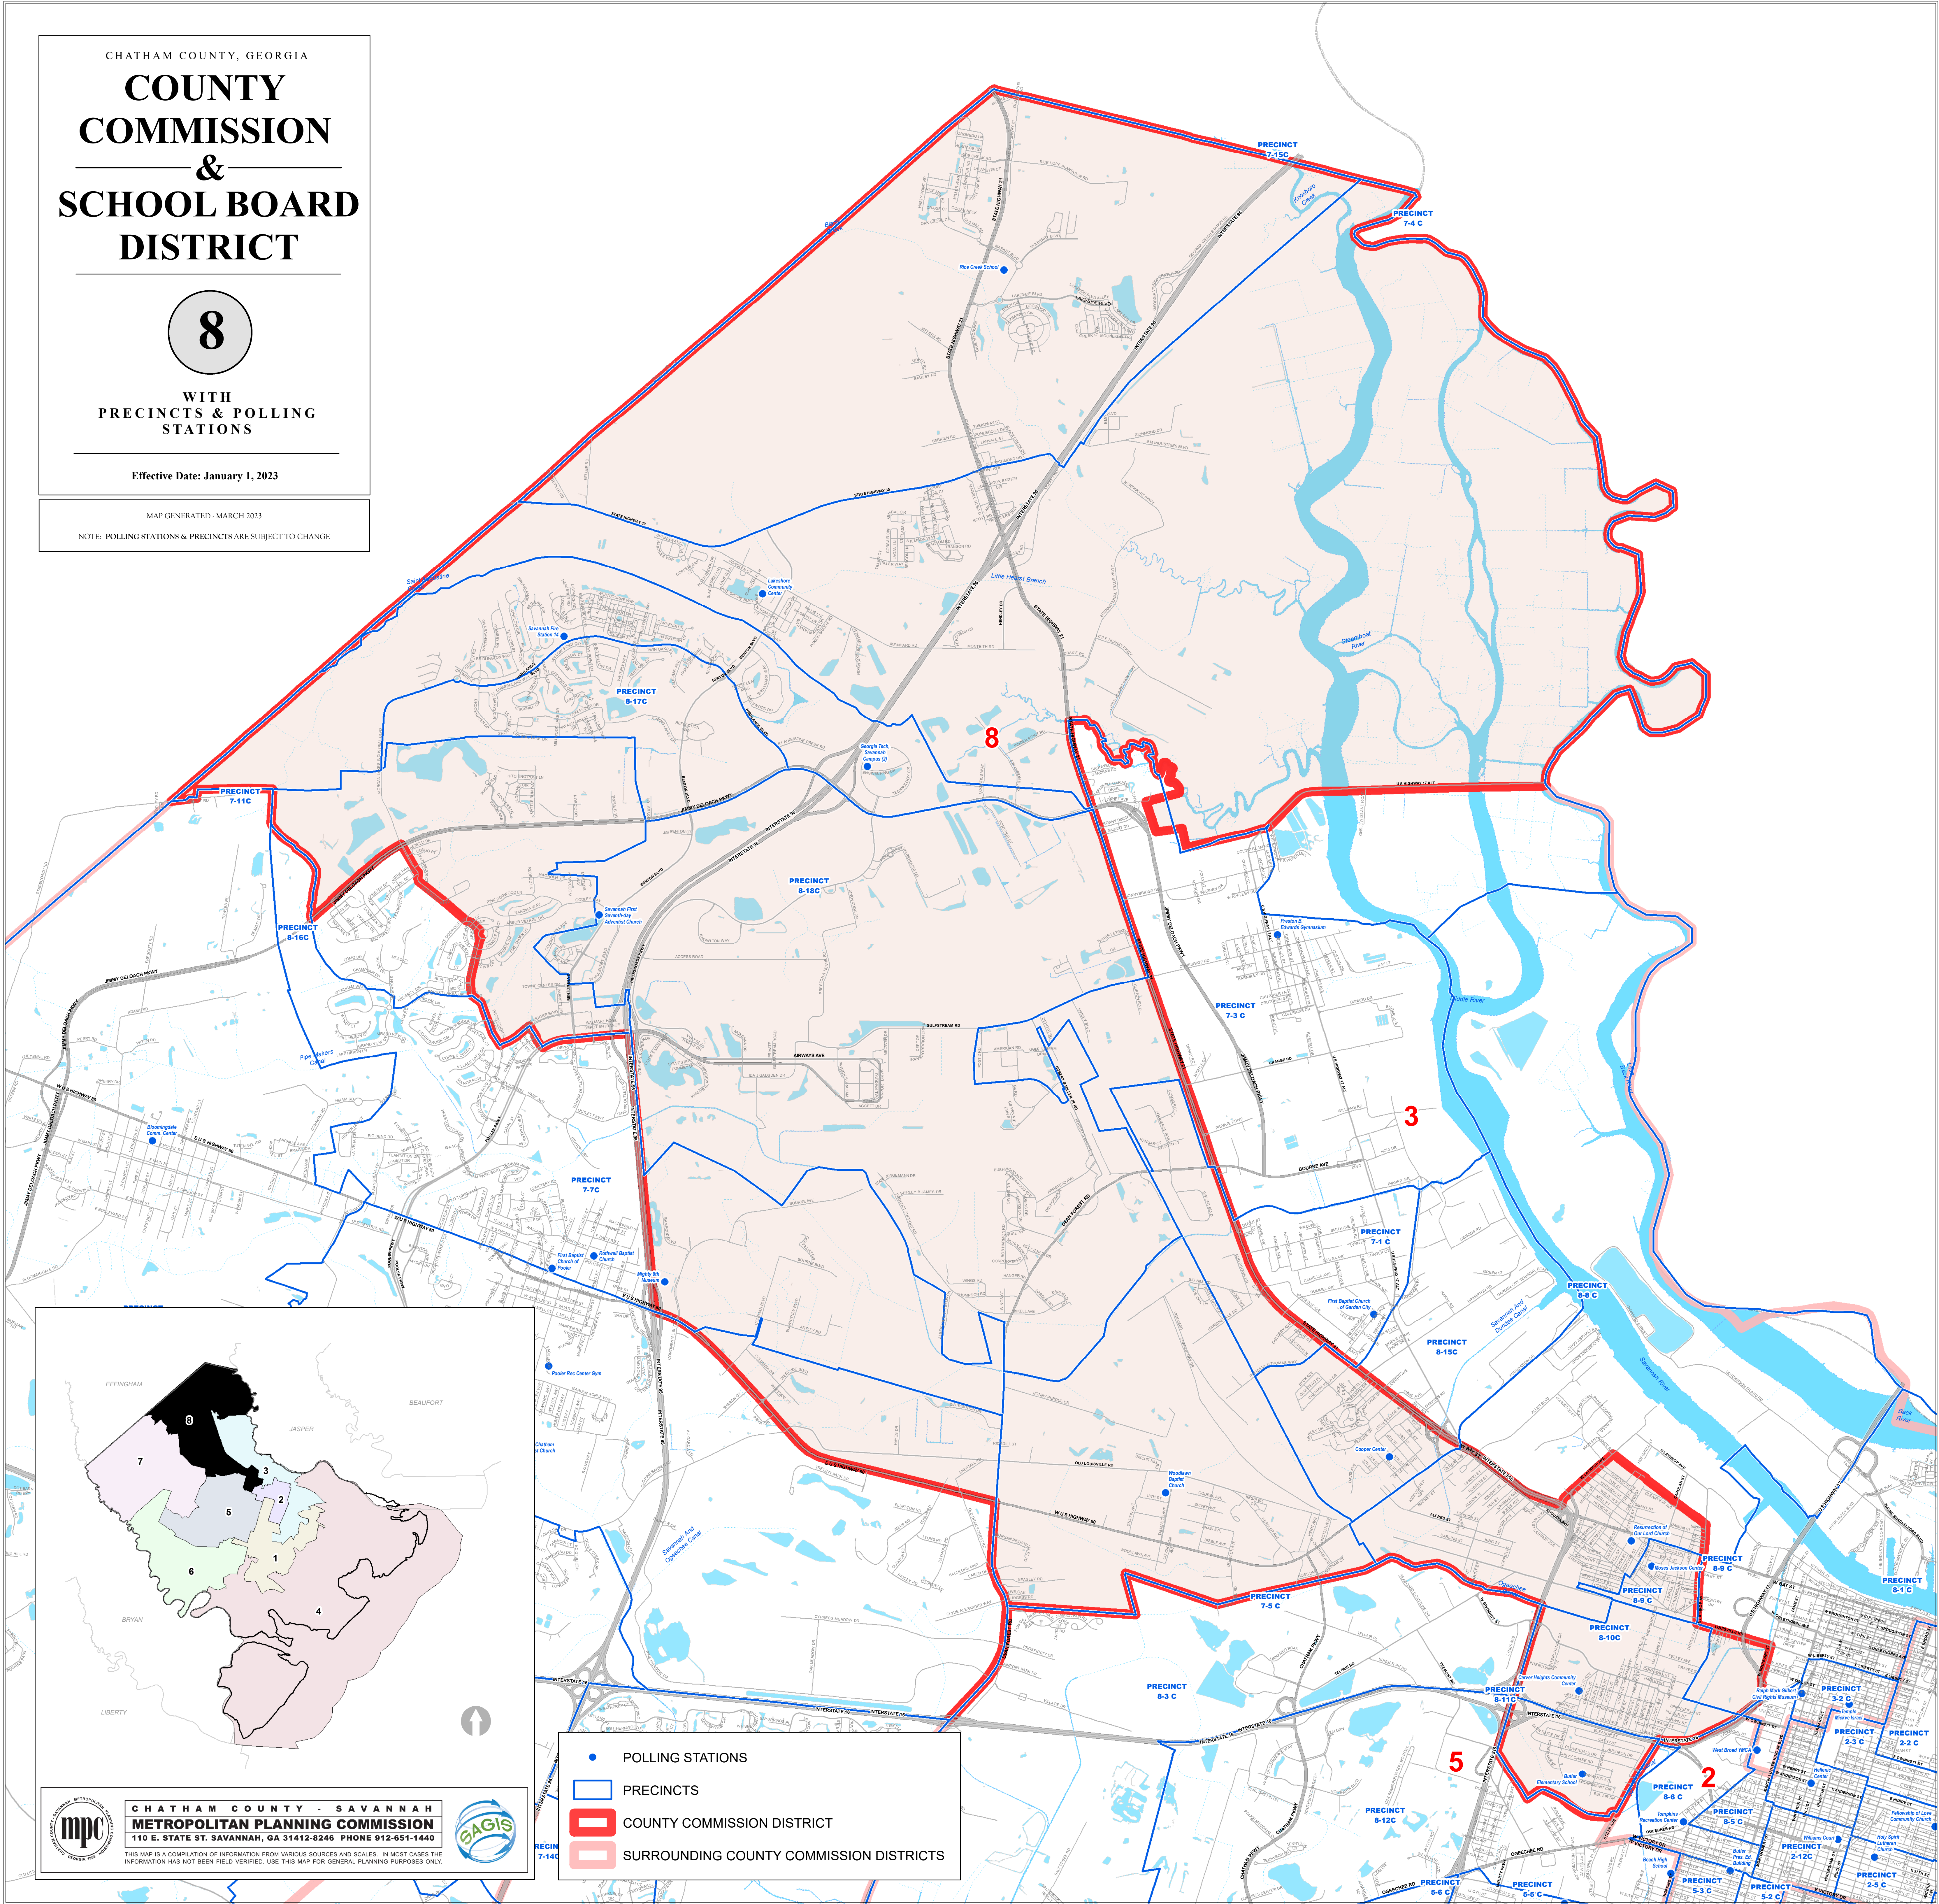

CHATHAM COUNTY, GEORGIA

COUNTY COMMISSION & SCHOOL BOARD DISTRICT

8

WITH PRECINCTS & POLLING STATIONS

Effective Date: January 1, 2023

MAP GENERATED - MARCH 2023

- POLLING STATIONS
- PRECINCTS
- COUNTY COMMISSION DISTRICT
- SURROUNDING COUNTY COMMISSION DISTRICTS

CHATHAM COUNTY - SAVANNAH
METROPOLITAN PLANNING COMMISSION
110 E. STATE ST. SAVANNAH, GA 31412-8246 PHONE 912-651-1440

THIS MAP IS A COMPILATION OF INFORMATION FROM VARIOUS SOURCES AND SCALES. IN MOST CASES THE INFORMATION HAS NOT BEEN FIELD VERIFIED. USE THIS MAP FOR GENERAL PLANNING PURPOSES ONLY.