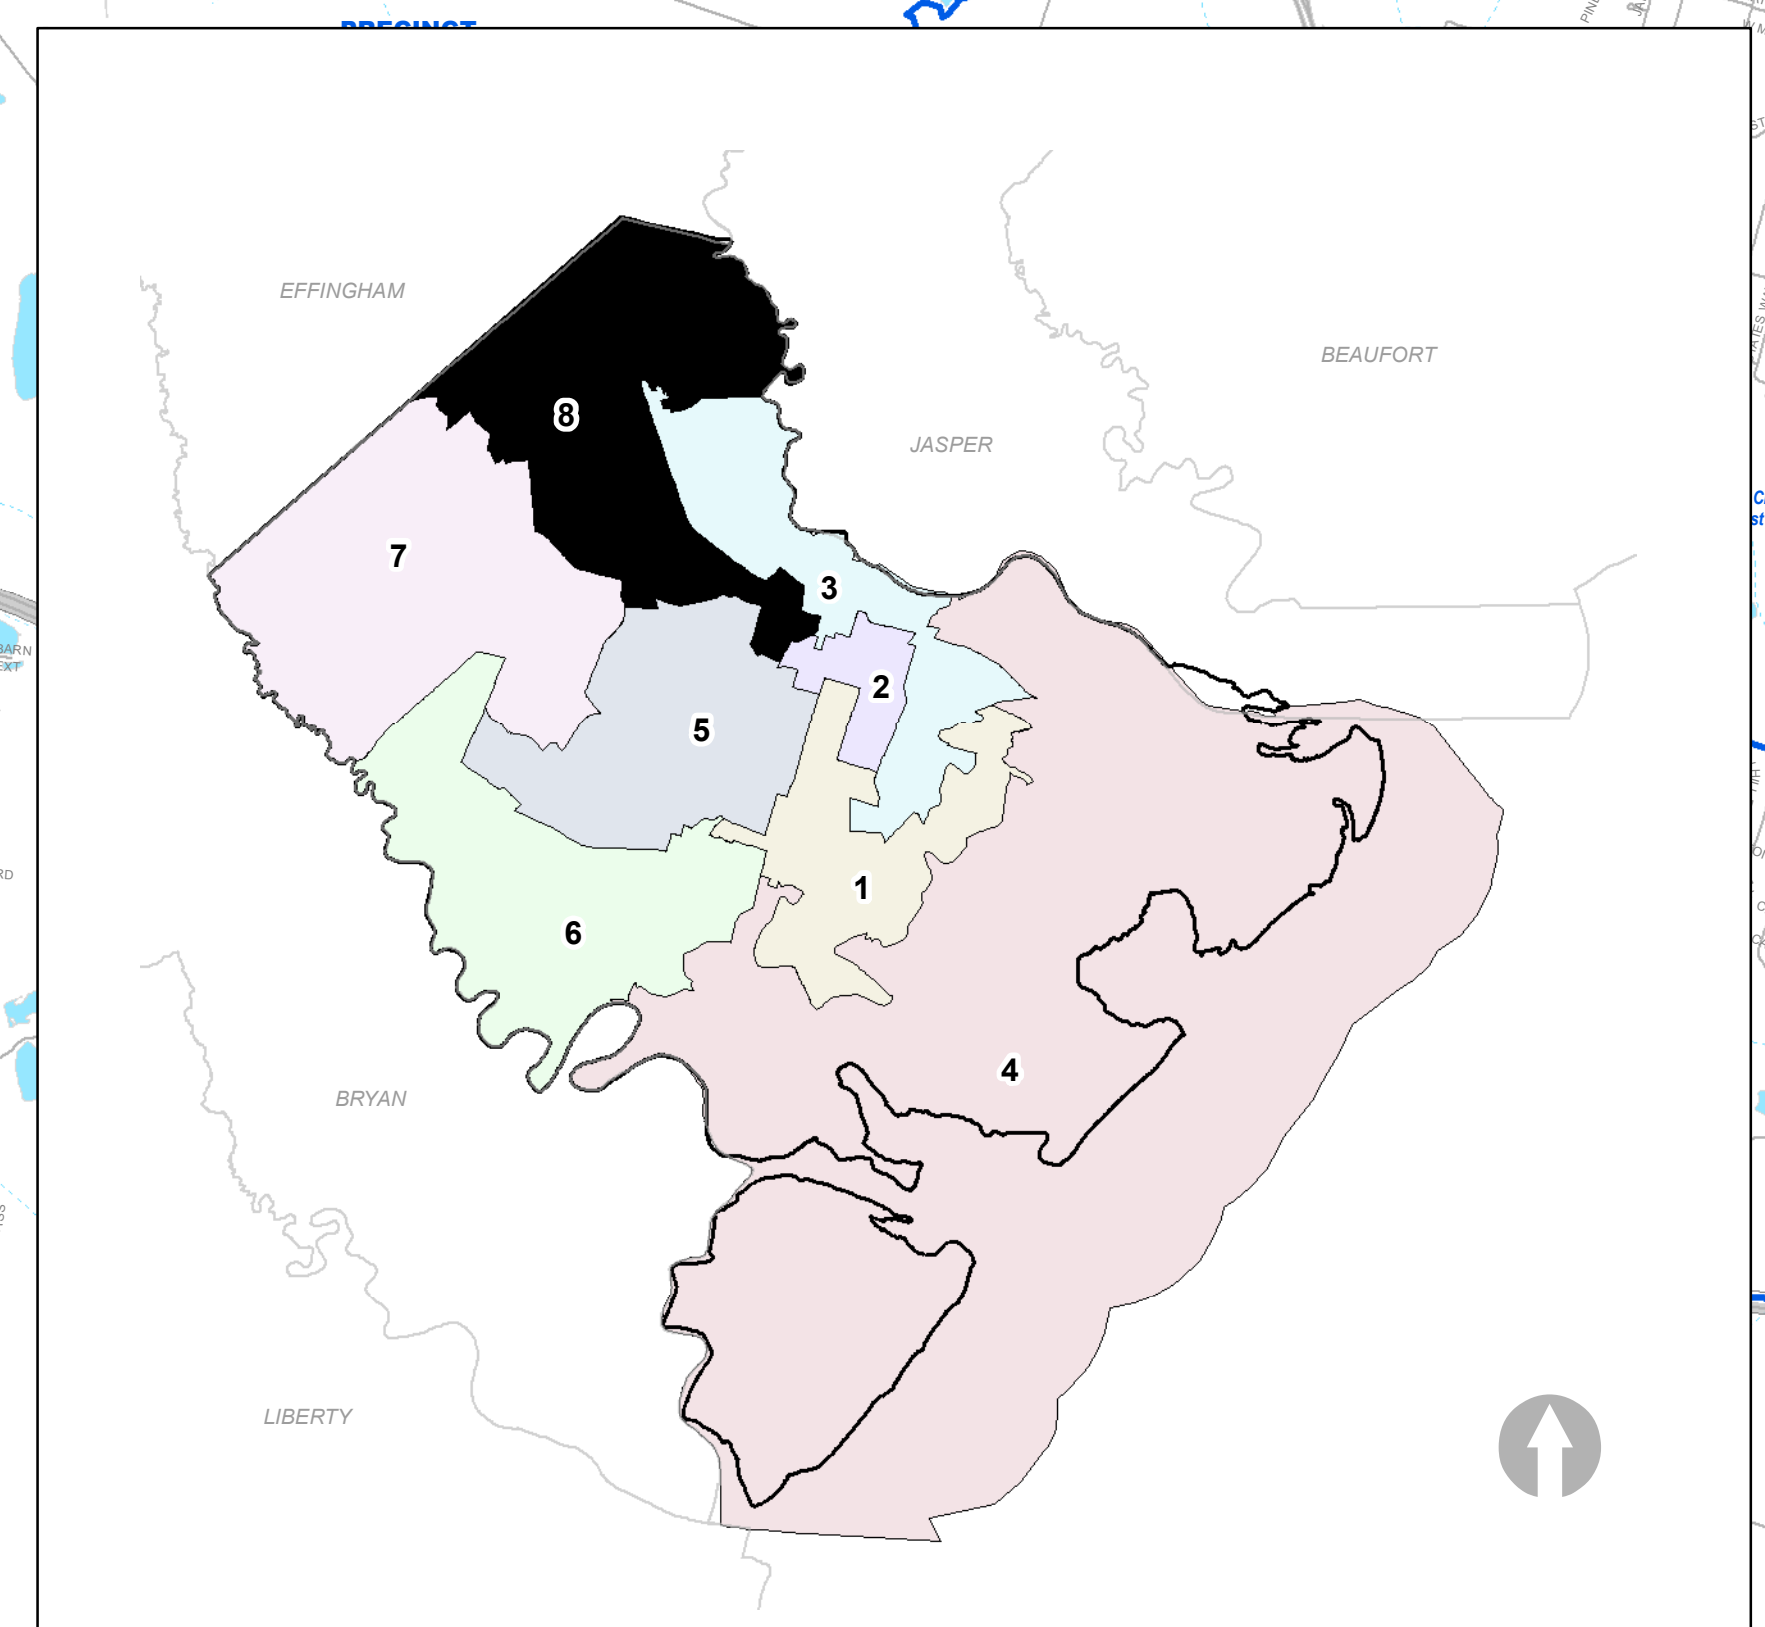

CHATHAM COUNTY, GEORGIA

COUNTY COMMISSION & SCHOOL BOARD DISTRICT

8

WITH PRECINCTS & POLLING STATIONS

Effective Date: January 1, 2023

MAP GENERATED - MARCH 2023

- POLLING STATIONS
- PRECINCTS
- COUNTY COMMISSION DISTRICT
- SURROUNDING COUNTY COMMISSION DISTRICTS

CHATHAM COUNTY - SAVANNAH
METROPOLITAN PLANNING COMMISSION
110 E. STATE ST. SAVANNAH, GA 31412-8246 PHONE 912-651-1440

THIS MAP IS A COMPILATION OF INFORMATION FROM VARIOUS SOURCES AND SCALES. IN MOST CASES THE INFORMATION HAS NOT BEEN FIELD VERIFIED. USE THIS MAP FOR GENERAL PLANNING PURPOSES ONLY.