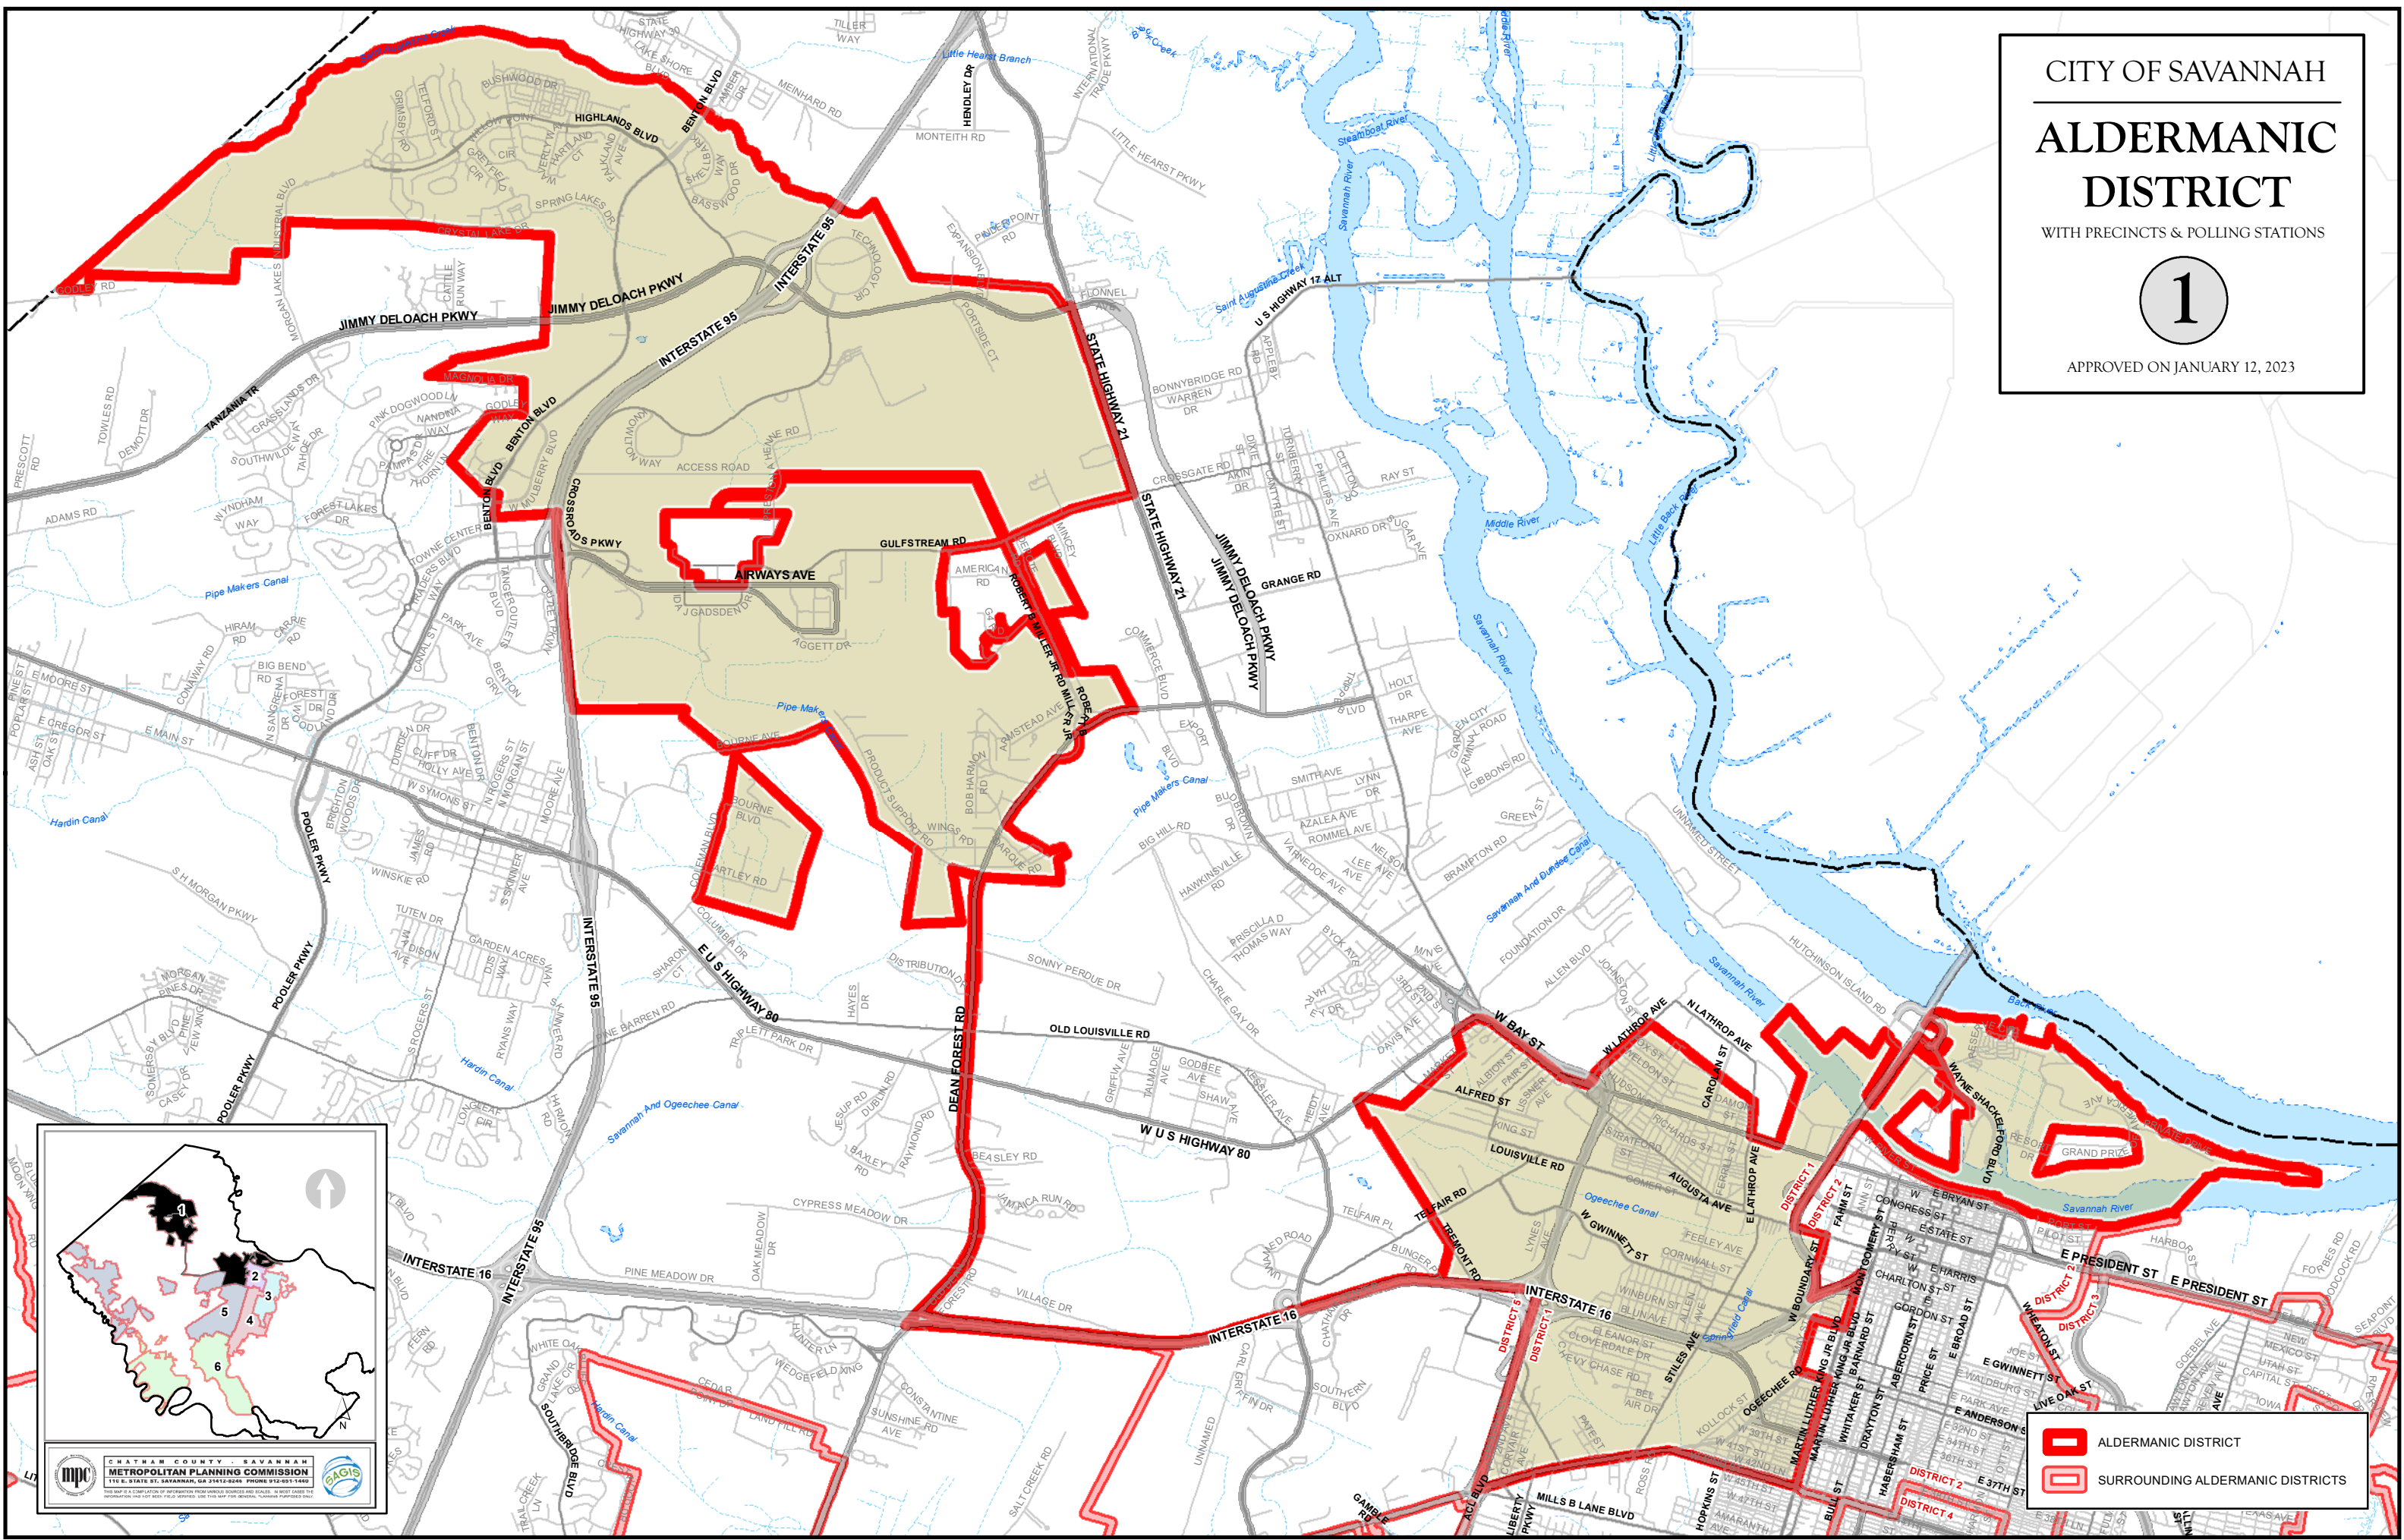

CITY OF SAVANNAH
ALDERMANIC DISTRICT
 WITH PRECINCTS & POLLING STATIONS
1
 APPROVED ON JANUARY 12, 2023

Legend

- ALDERMANIC DISTRICT
- SURROUNDING ALDERMANIC DISTRICTS