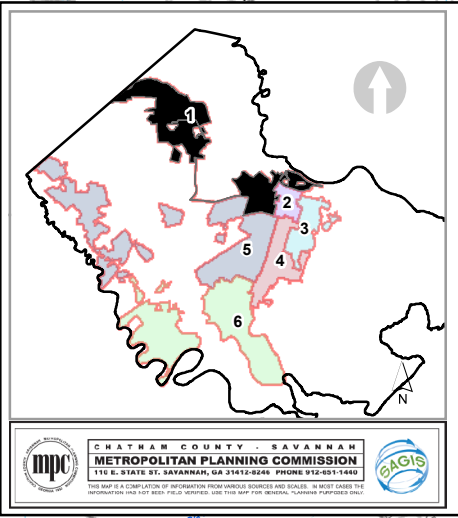

CITY OF SAVANNAH
ALDERMANIC DISTRICT
 WITH PRECINCTS & POLLING STATIONS
1
 APPROVED ON JANUARY 12, 2023

Legend

- ALDERMANIC DISTRICT
- SURROUNDING ALDERMANIC DISTRICTS