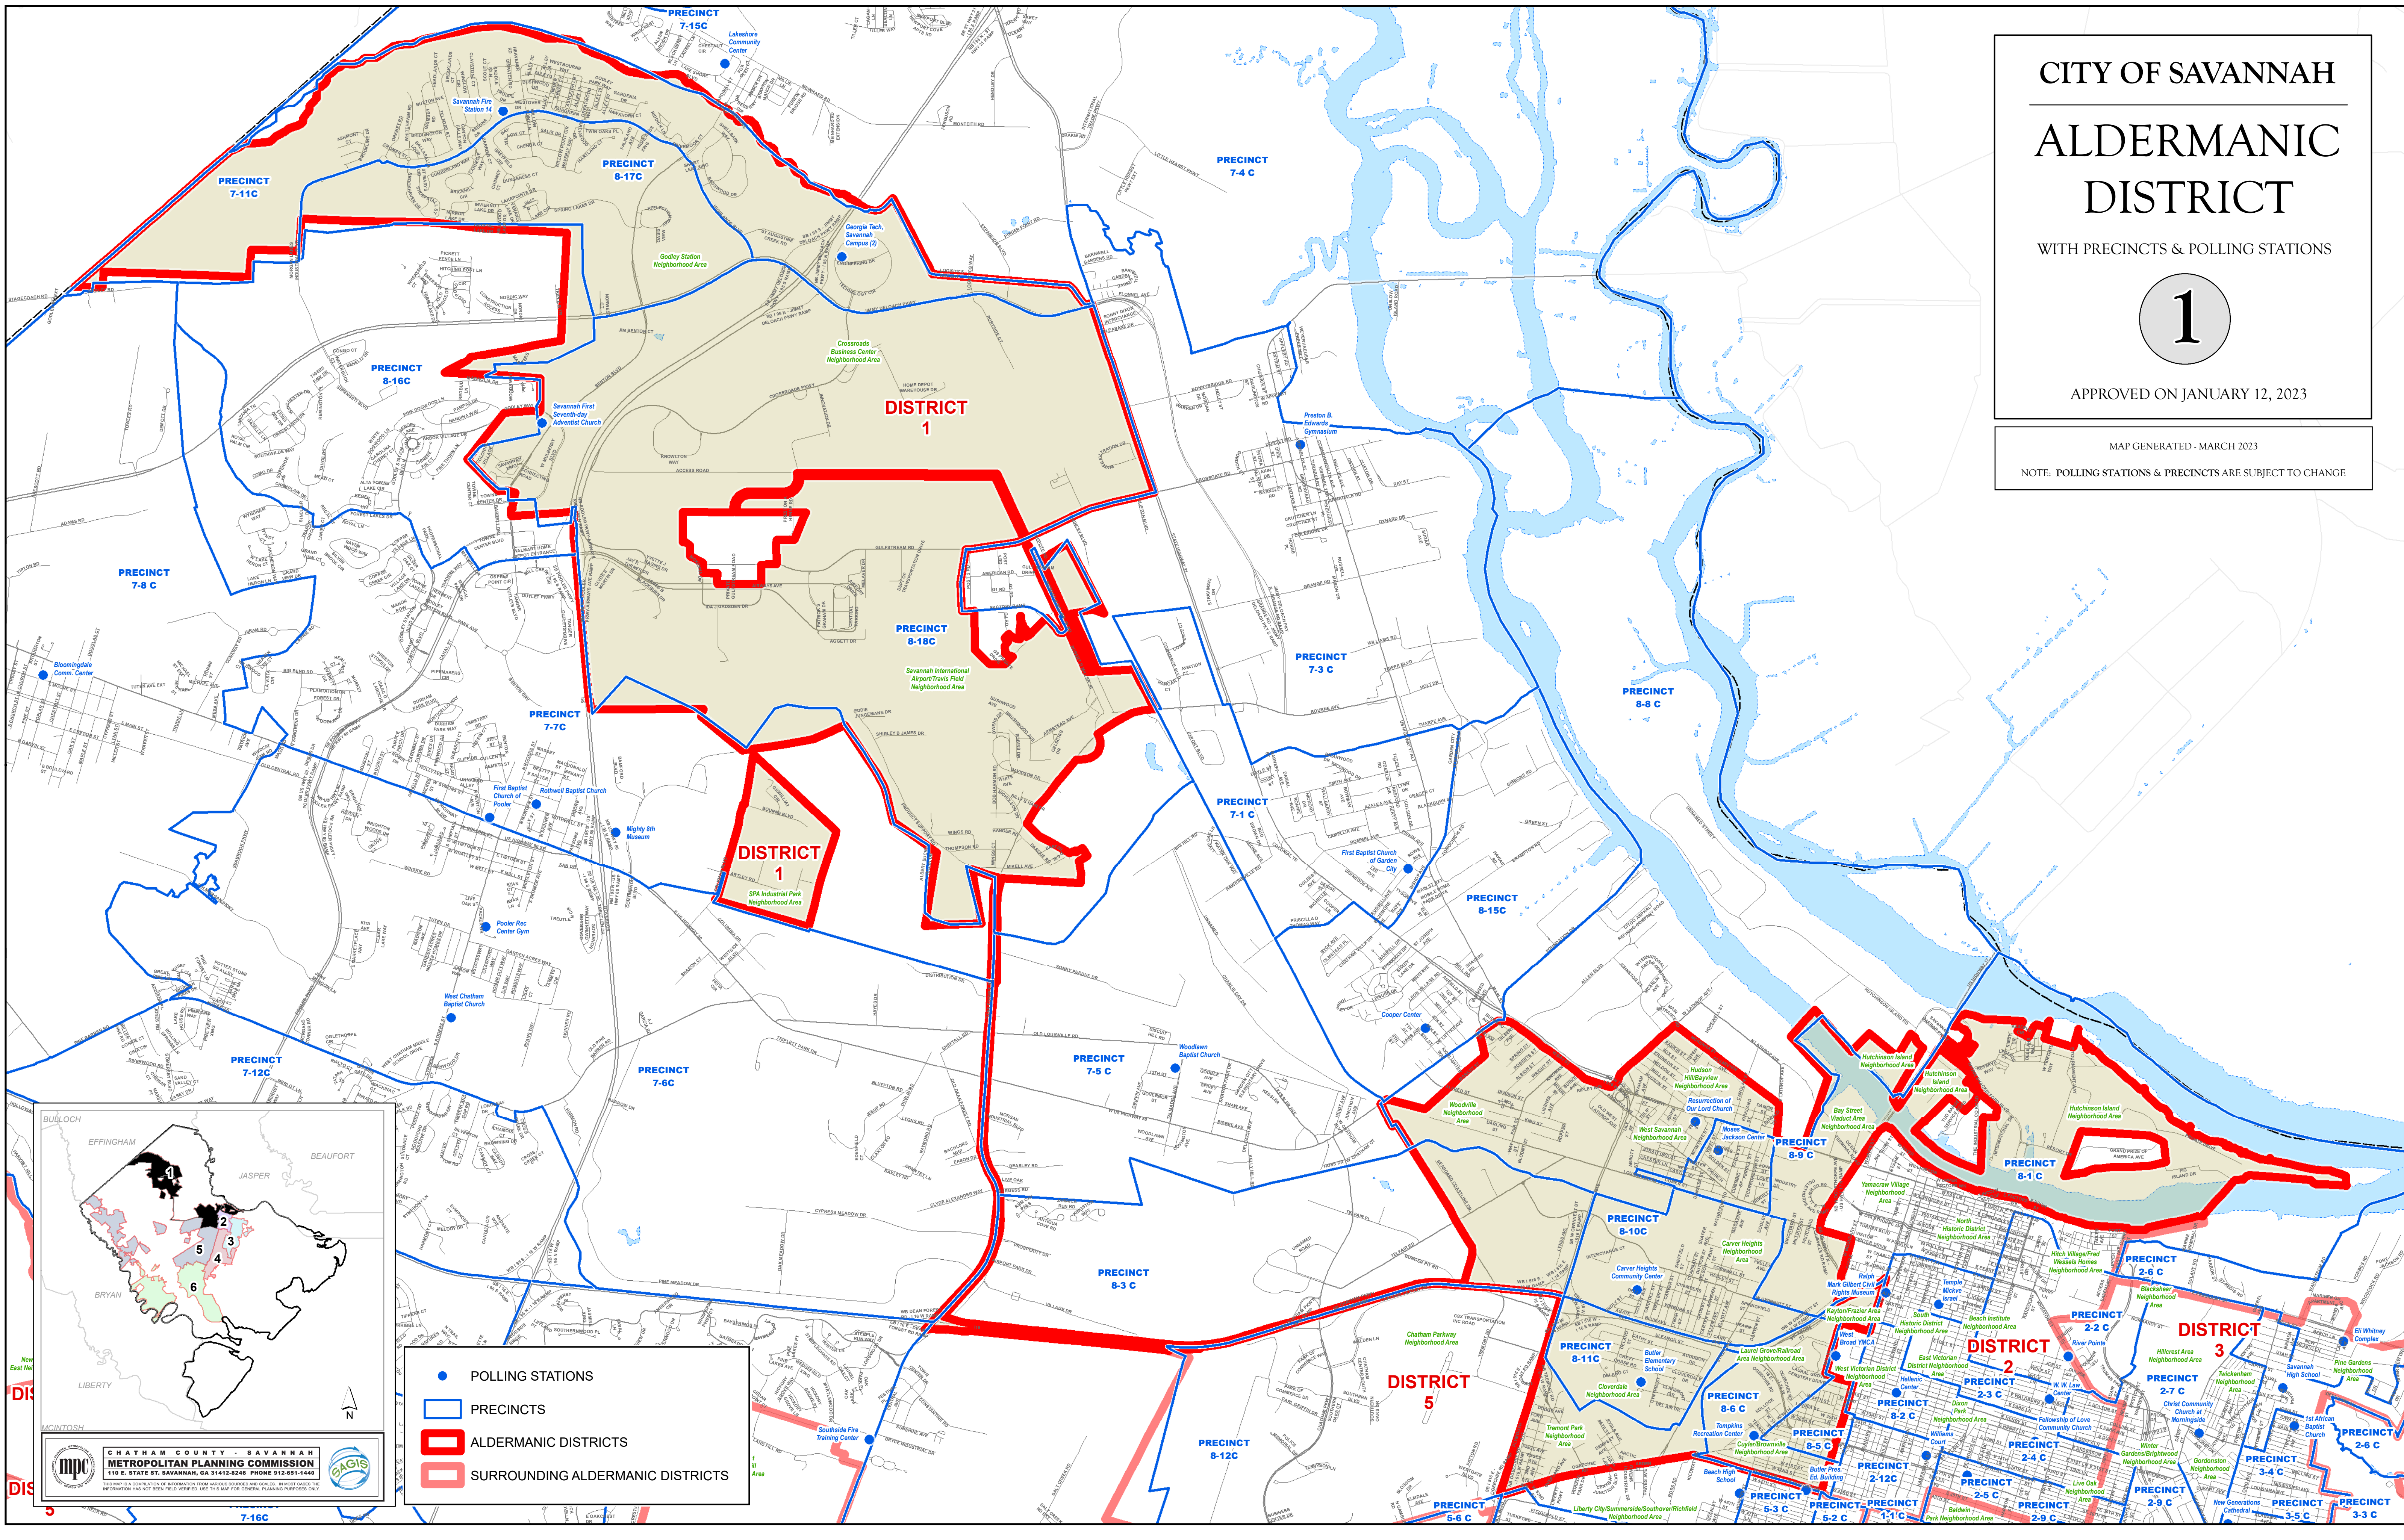

CITY OF SAVANNAH ALDERMANIC DISTRICT

WITH PRECINCTS & POLLING STATIONS

1

APPROVED ON JANUARY 12, 2023

MAP GENERATED - MARCH 2023

NOTE: POLLING STATIONS & PRECINCTS ARE SUBJECT TO CHANGE

- POLLING STATIONS
- PRECINCTS
- ALDERMANIC DISTRICTS
- SURROUNDING ALDERMANIC DISTRICTS