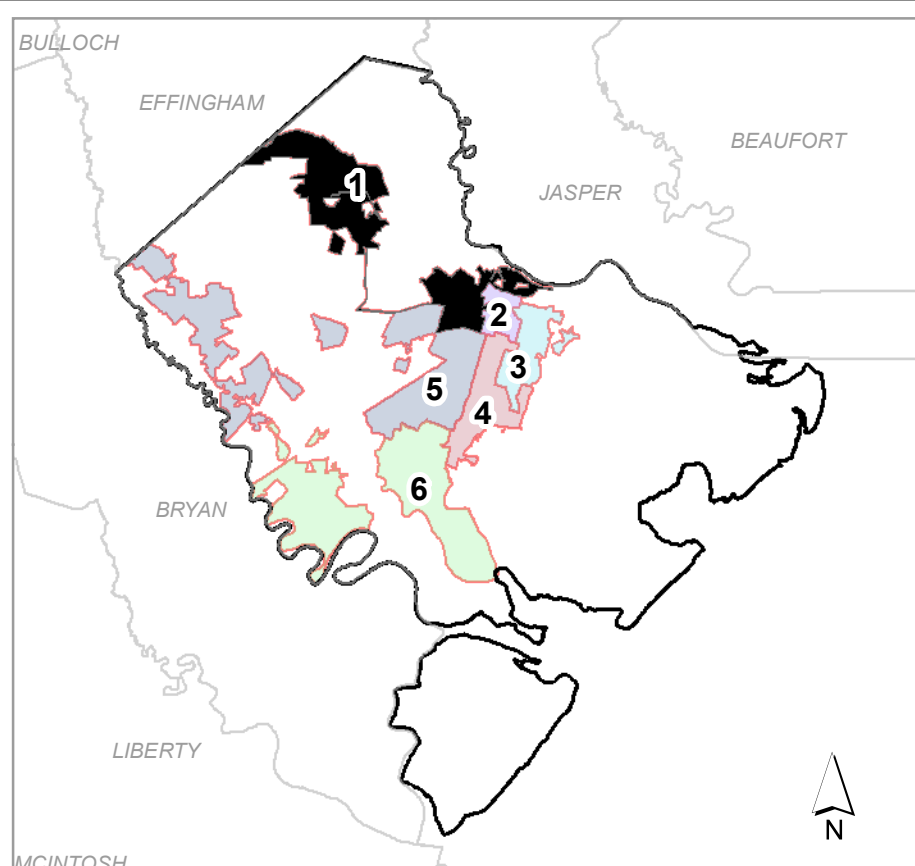

CITY OF SAVANNAH ALDERMANIC DISTRICT

WITH PRECINCTS & POLLING STATIONS

1

APPROVED ON JANUARY 12, 2023

MAP GENERATED - MARCH 2023

NOTE: POLLING STATIONS & PRECINCTS ARE SUBJECT TO CHANGE

- POLLING STATIONS
- PRECINCTS
- ALDERMANIC DISTRICTS
- SURROUNDING ALDERMANIC DISTRICTS