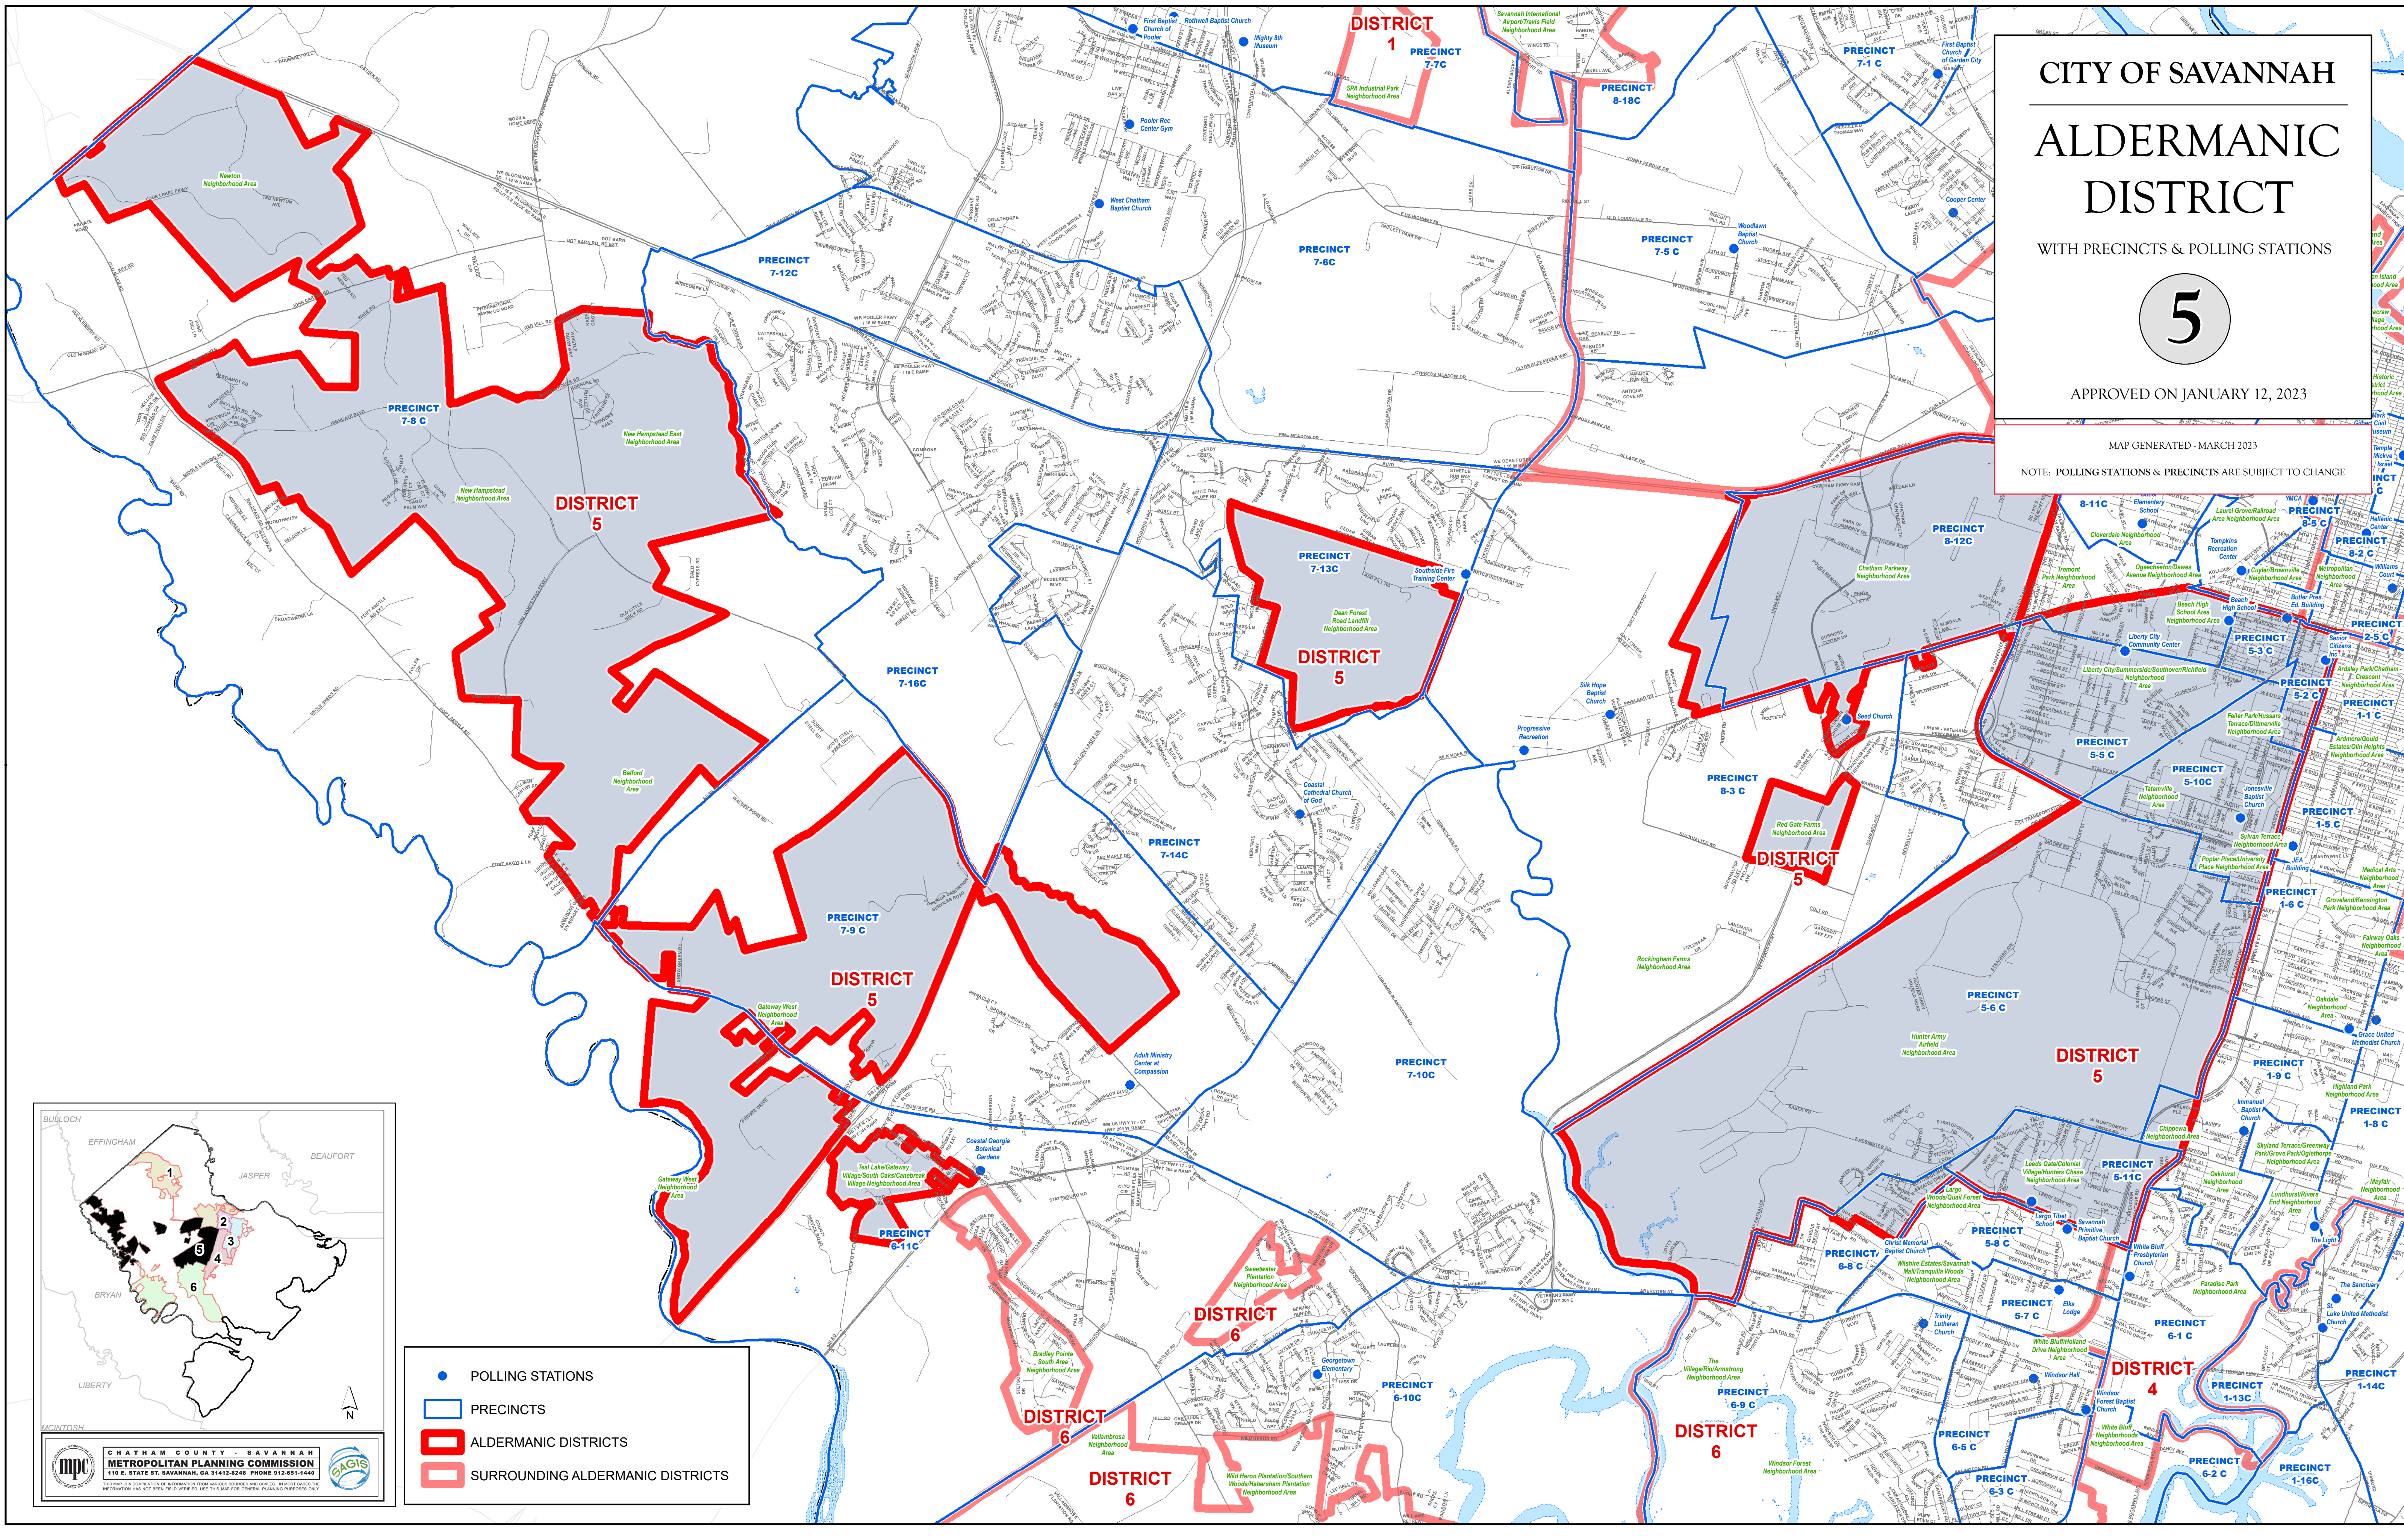

CITY OF SAVANNAH ALDERMANIC DISTRICT

WITH PRECINCTS & POLLING STATIONS

5

APPROVED ON JANUARY 12, 2023

MAP GENERATED - MARCH 2023

NOTE: POLLING STATIONS & PRECINCTS ARE SUBJECT TO CHANGE

- POLLING STATIONS
- PRECINCTS
- ALDERMANIC DISTRICTS
- SURROUNDING ALDERMANIC DISTRICTS