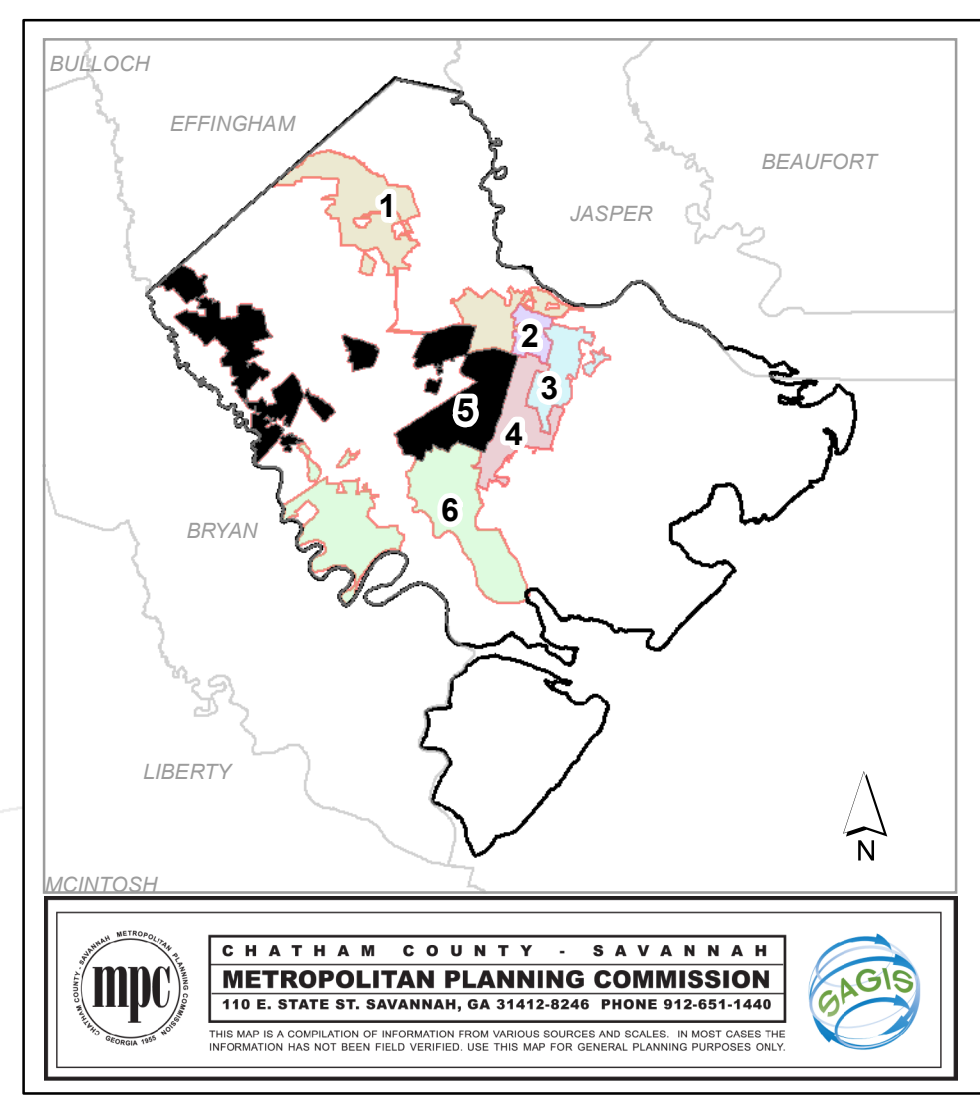

CITY OF SAVANNAH ALDERMANIC DISTRICT

WITH PRECINCTS & POLLING STATIONS

5

APPROVED ON JANUARY 12, 2023

MAP GENERATED - MARCH 2023

NOTE: POLLING STATIONS & PRECINCTS ARE SUBJECT TO CHANGE

- POLLING STATIONS
- PRECINCTS
- ALDERMANIC DISTRICTS
- SURROUNDING ALDERMANIC DISTRICTS