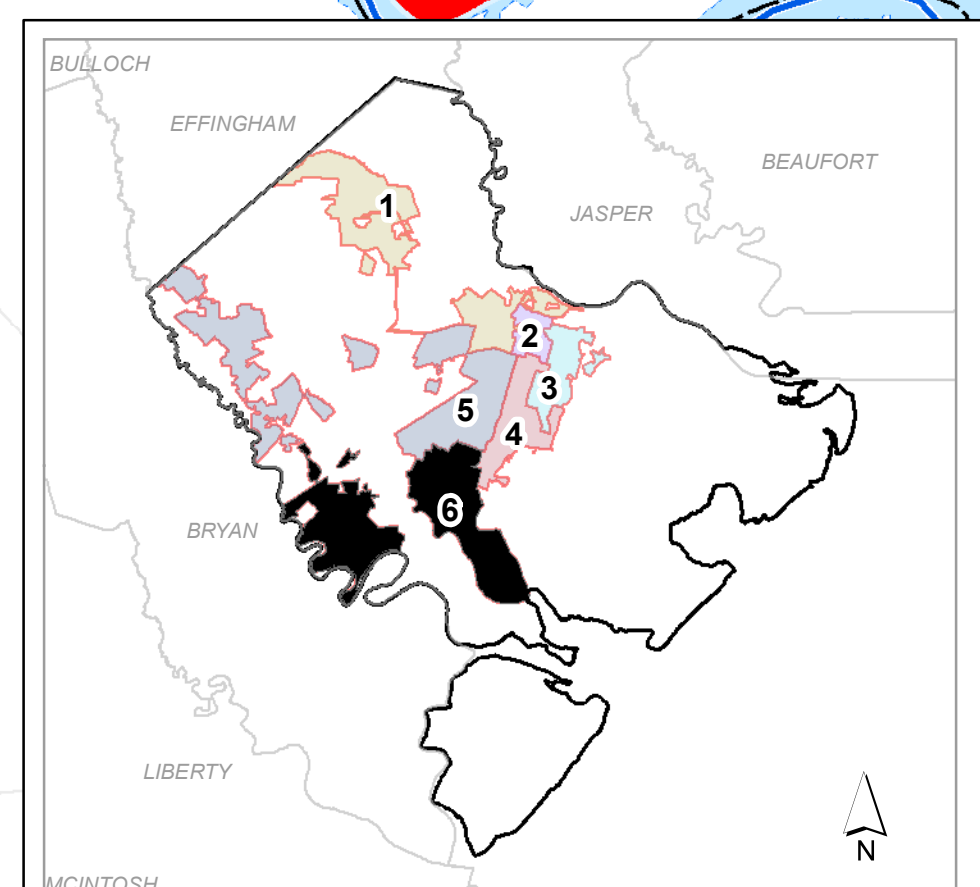

CITY OF SAVANNAH ALDERMANIC DISTRICT

WITH PRECINCTS & POLLING STATIONS

6

APPROVED ON JANUARY 12, 2023

MAP GENERATED - MARCH 2023

NOTE: POLLING STATIONS & PRECINCTS ARE SUBJECT TO CHANGE

- POLLING STATIONS
- PRECINCTS
- ALDERMANIC DISTRICTS
- SURROUNDING ALDERMANIC DISTRICTS