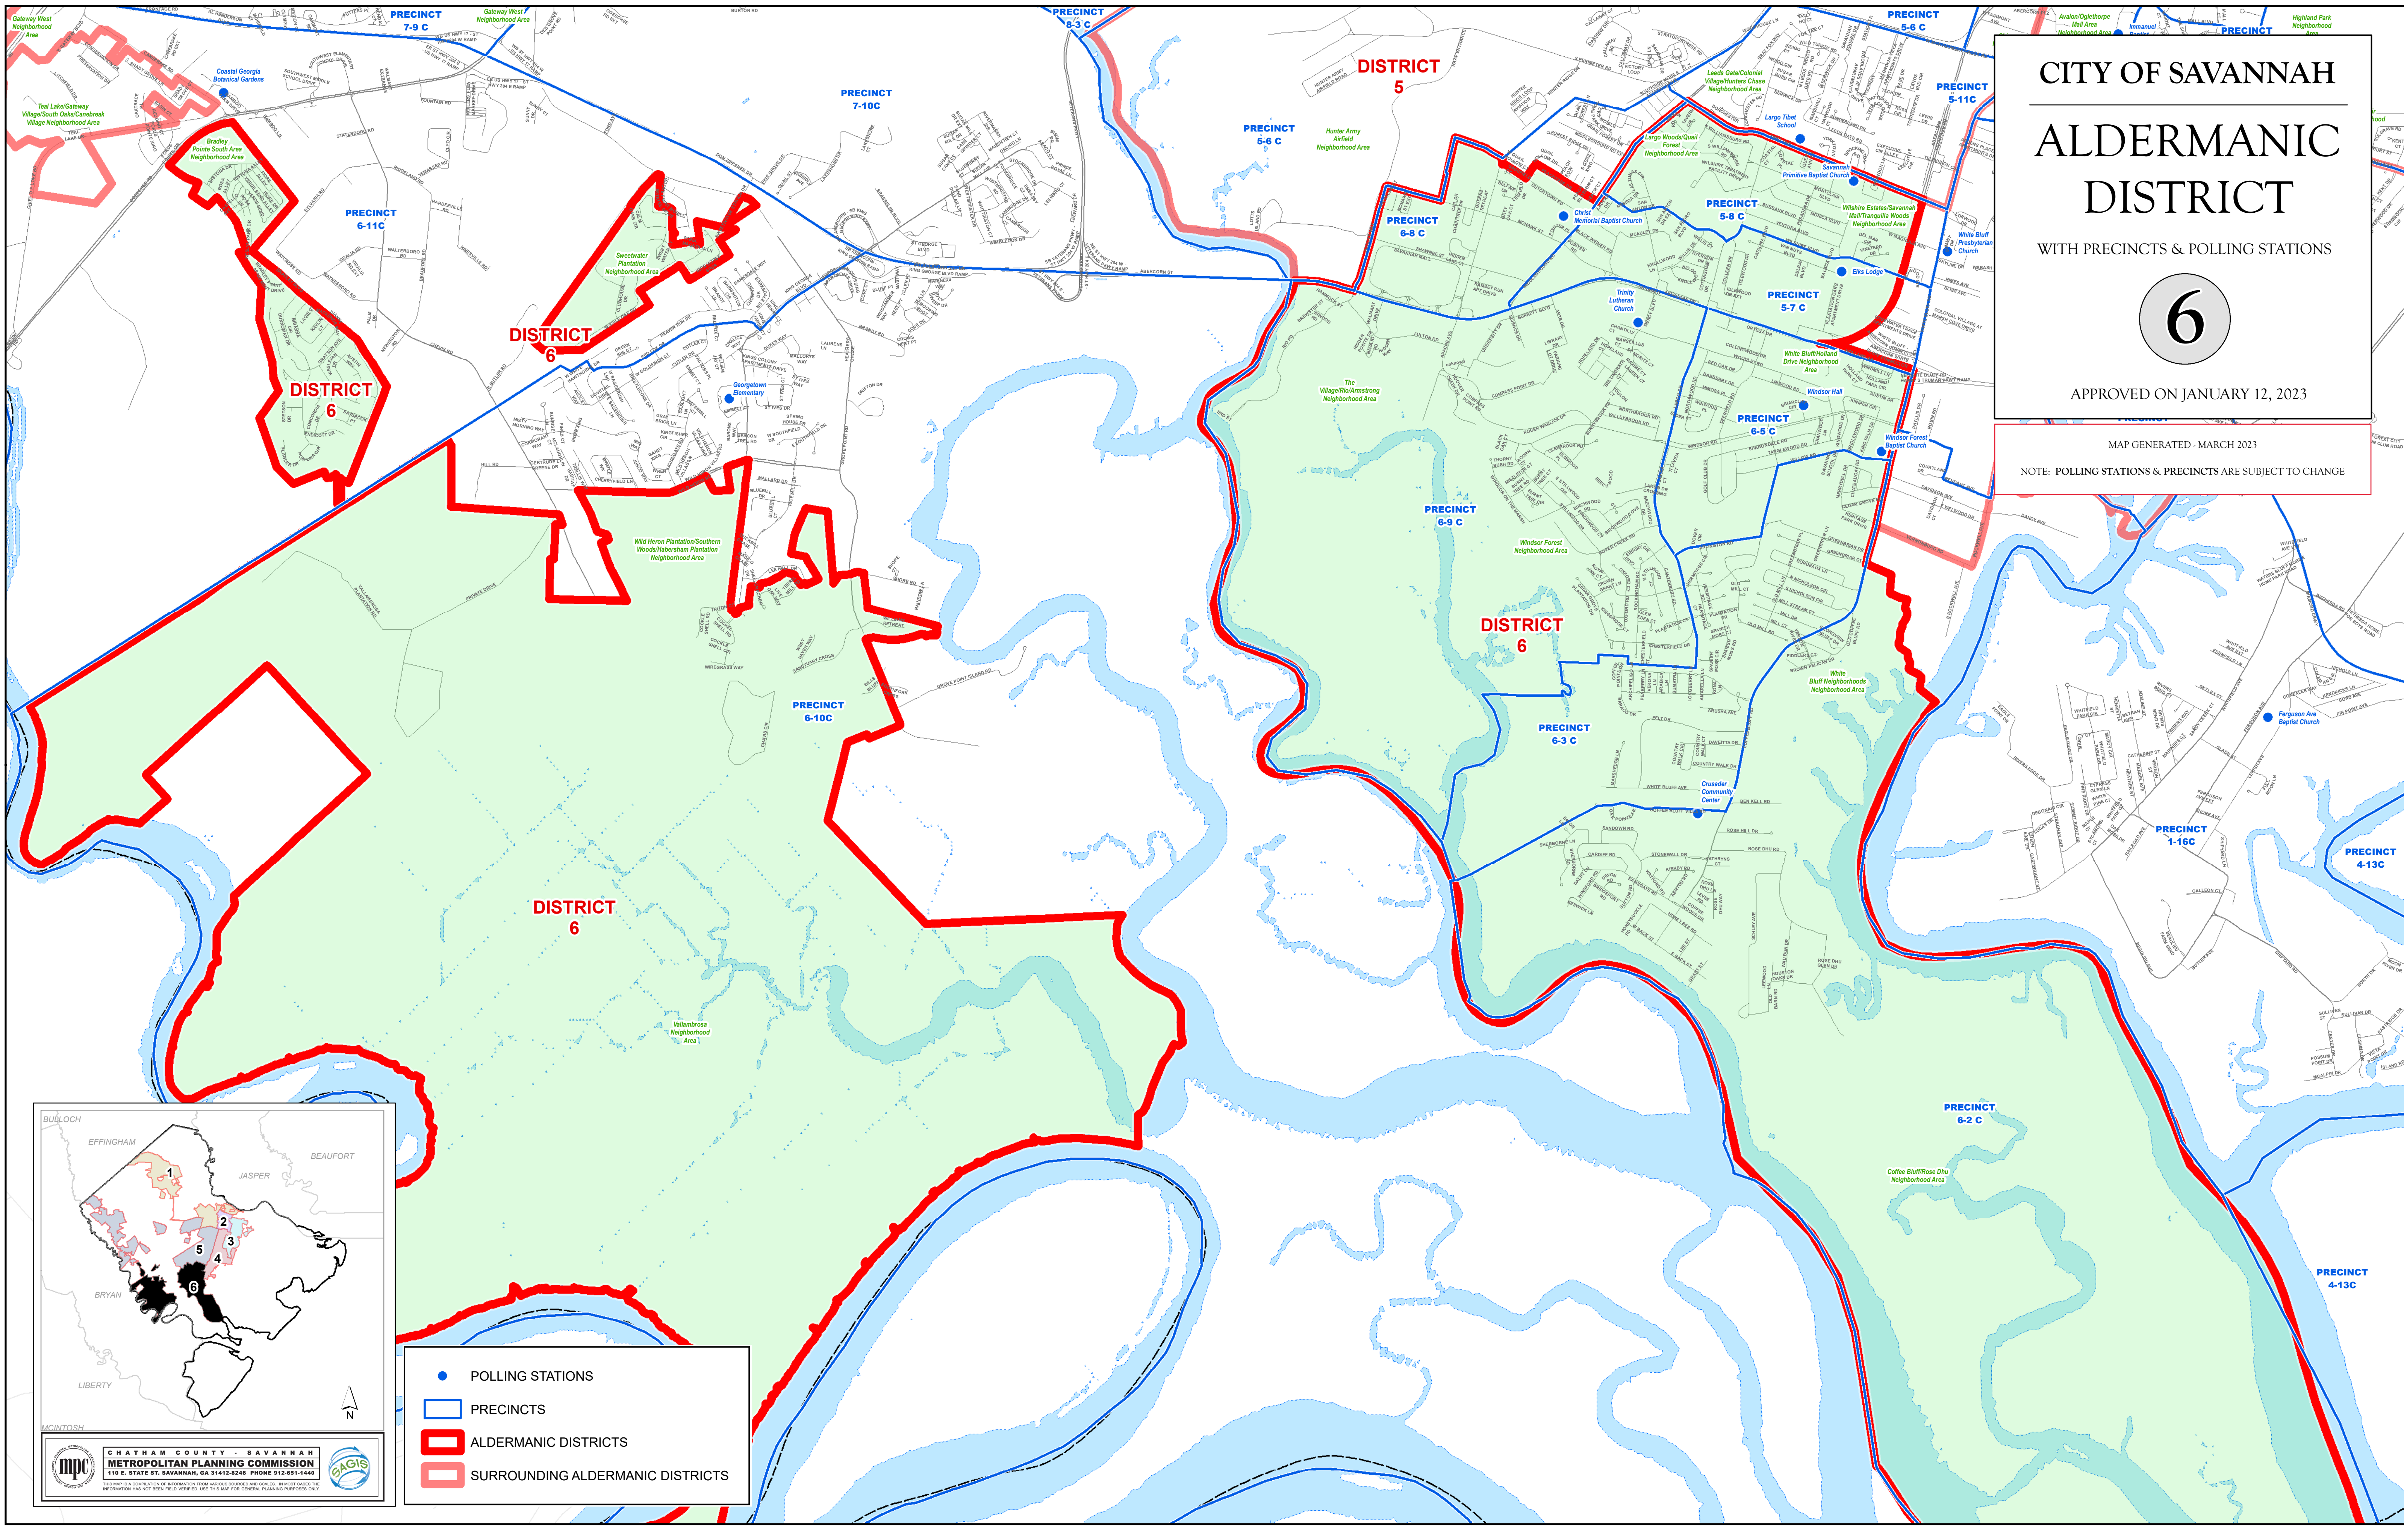

CITY OF SAVANNAH ALDERMANIC DISTRICT

WITH PRECINCTS & POLLING STATIONS

6

APPROVED ON JANUARY 12, 2023

MAP GENERATED - MARCH 2023

NOTE: POLLING STATIONS & PRECINCTS ARE SUBJECT TO CHANGE

- POLLING STATIONS
- PRECINCTS
- ALDERMANIC DISTRICTS
- SURROUNDING ALDERMANIC DISTRICTS