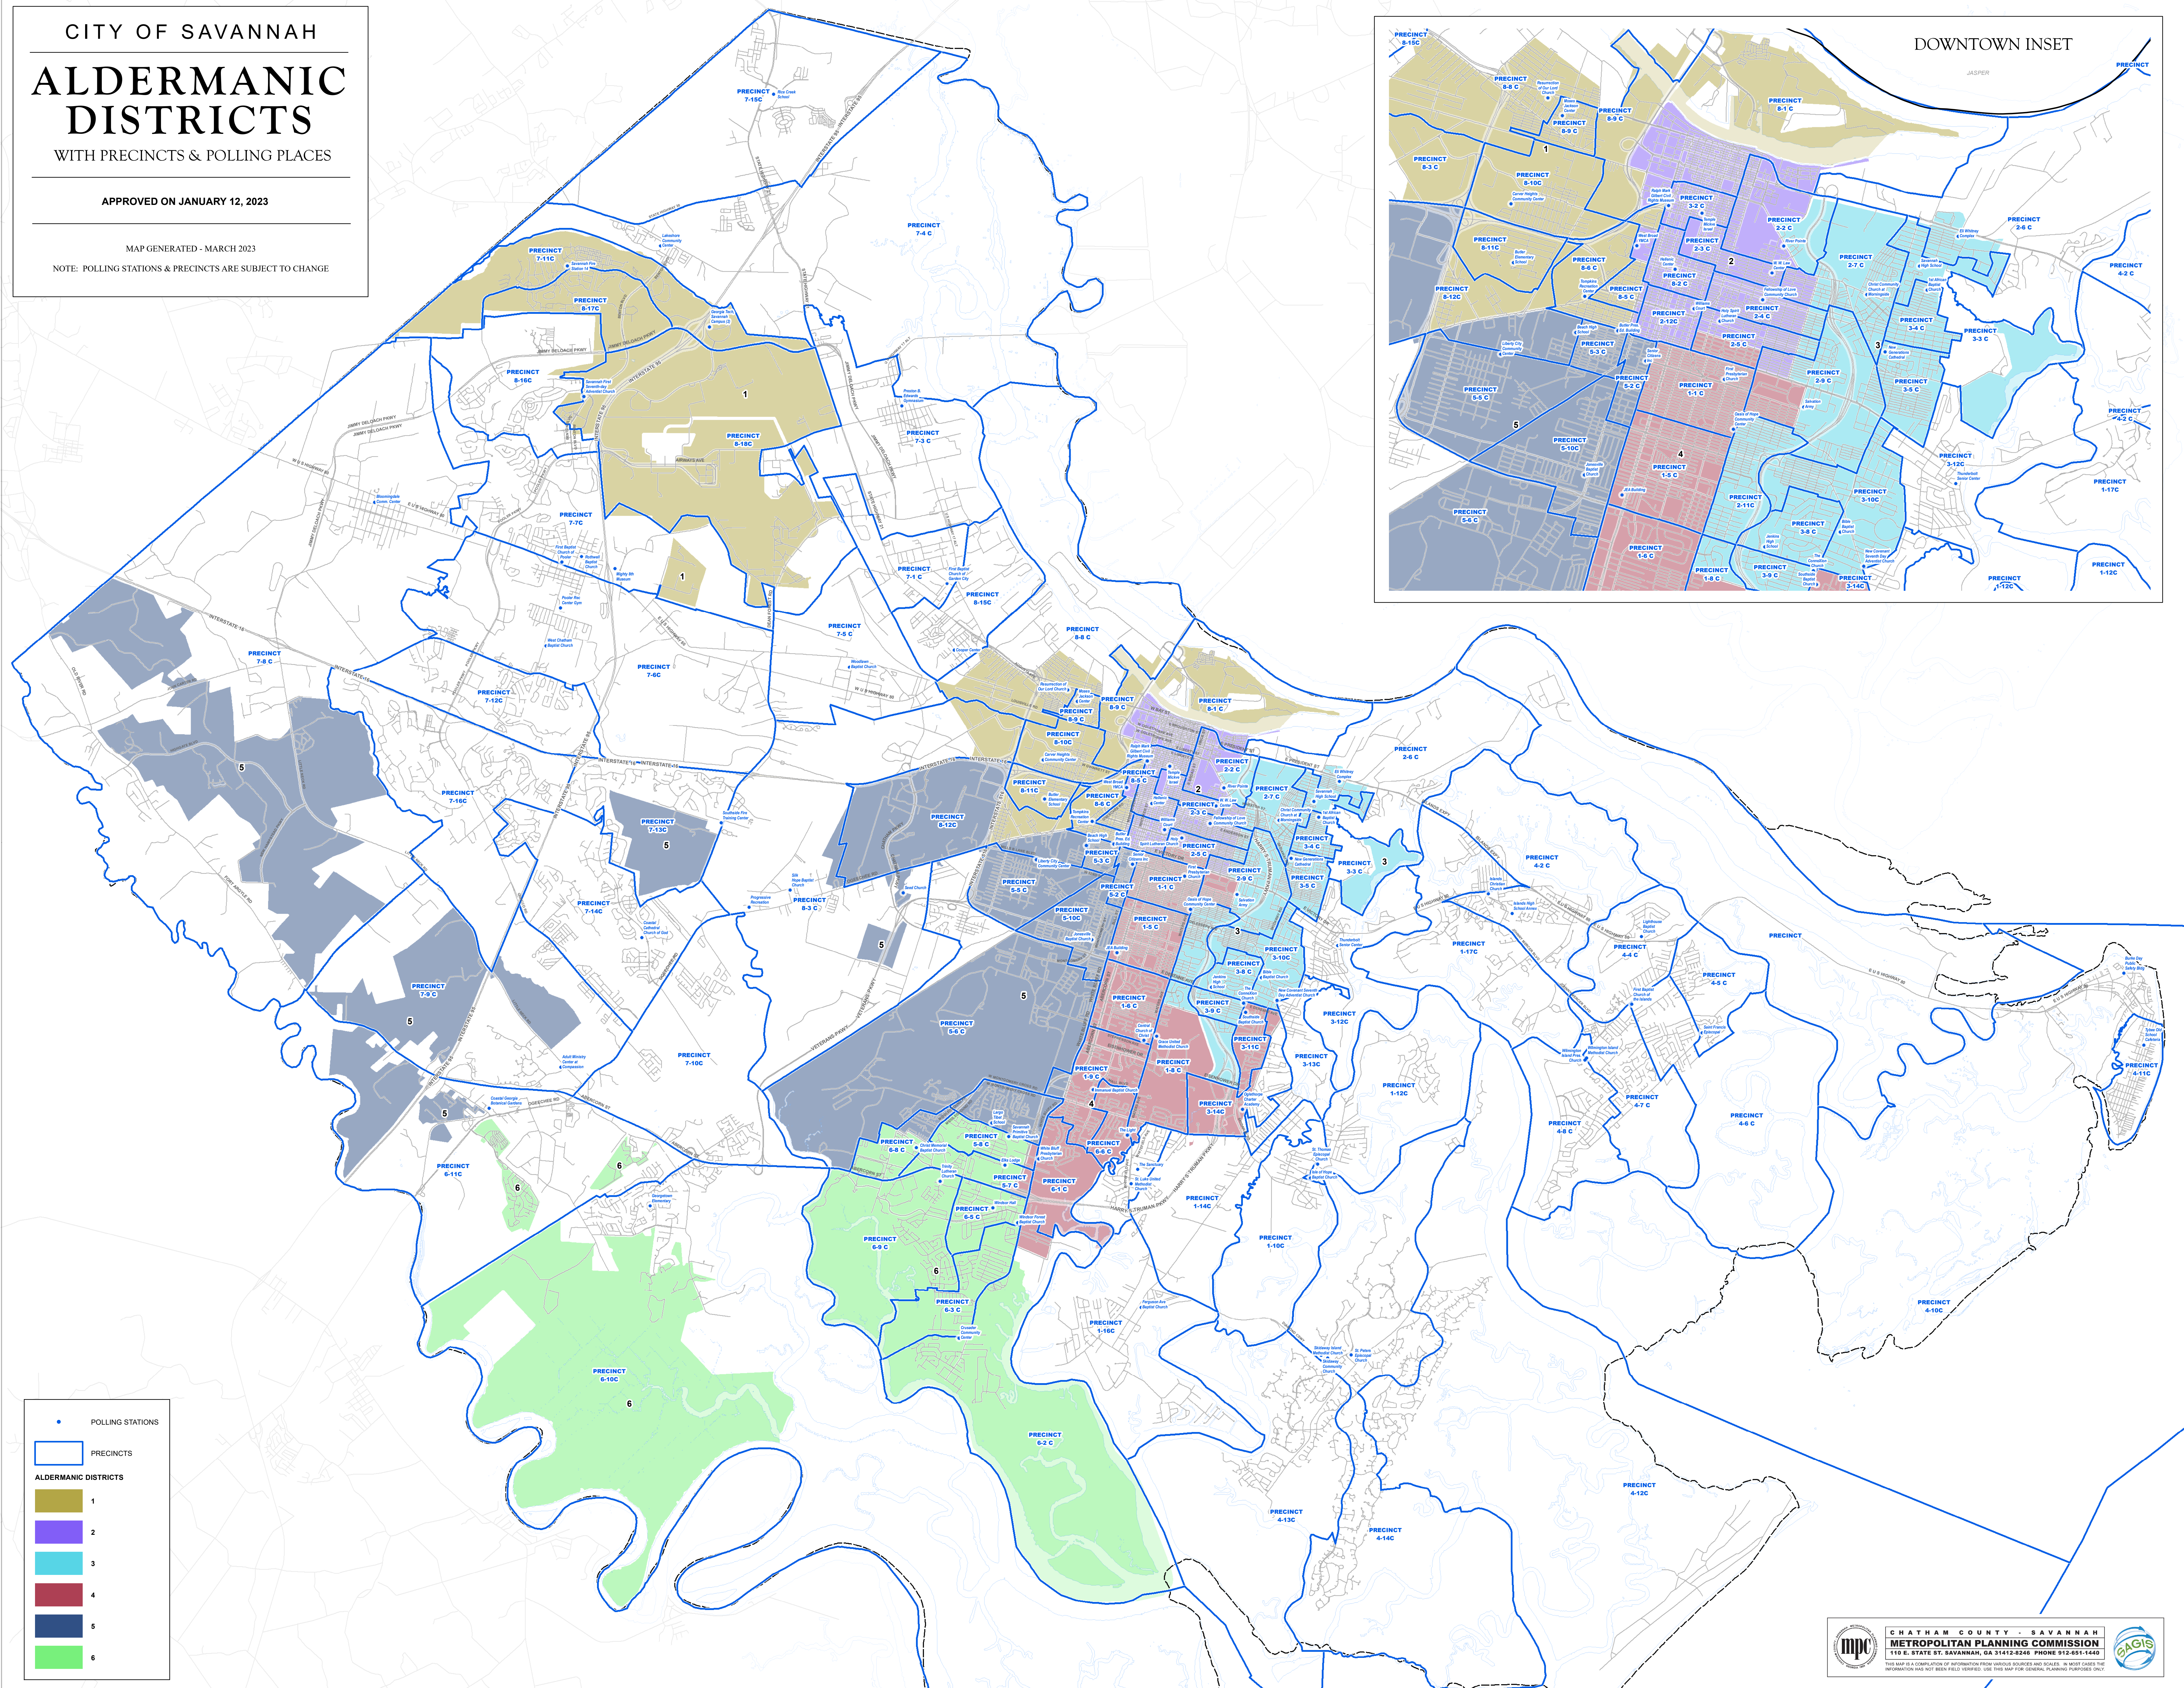

CITY OF SAVANNAH
ALDERMANIC DISTRICTS
 WITH PRECINCTS & POLLING PLACES

APPROVED ON JANUARY 12, 2023

MAP GENERATED - MARCH 2023

NOTE: POLLING STATIONS & PRECINCTS ARE SUBJECT TO CHANGE

● POLLING STATIONS

▭ PRECINCTS

ALDERMANIC DISTRICTS

- 1
- 2
- 3
- 4
- 5
- 6