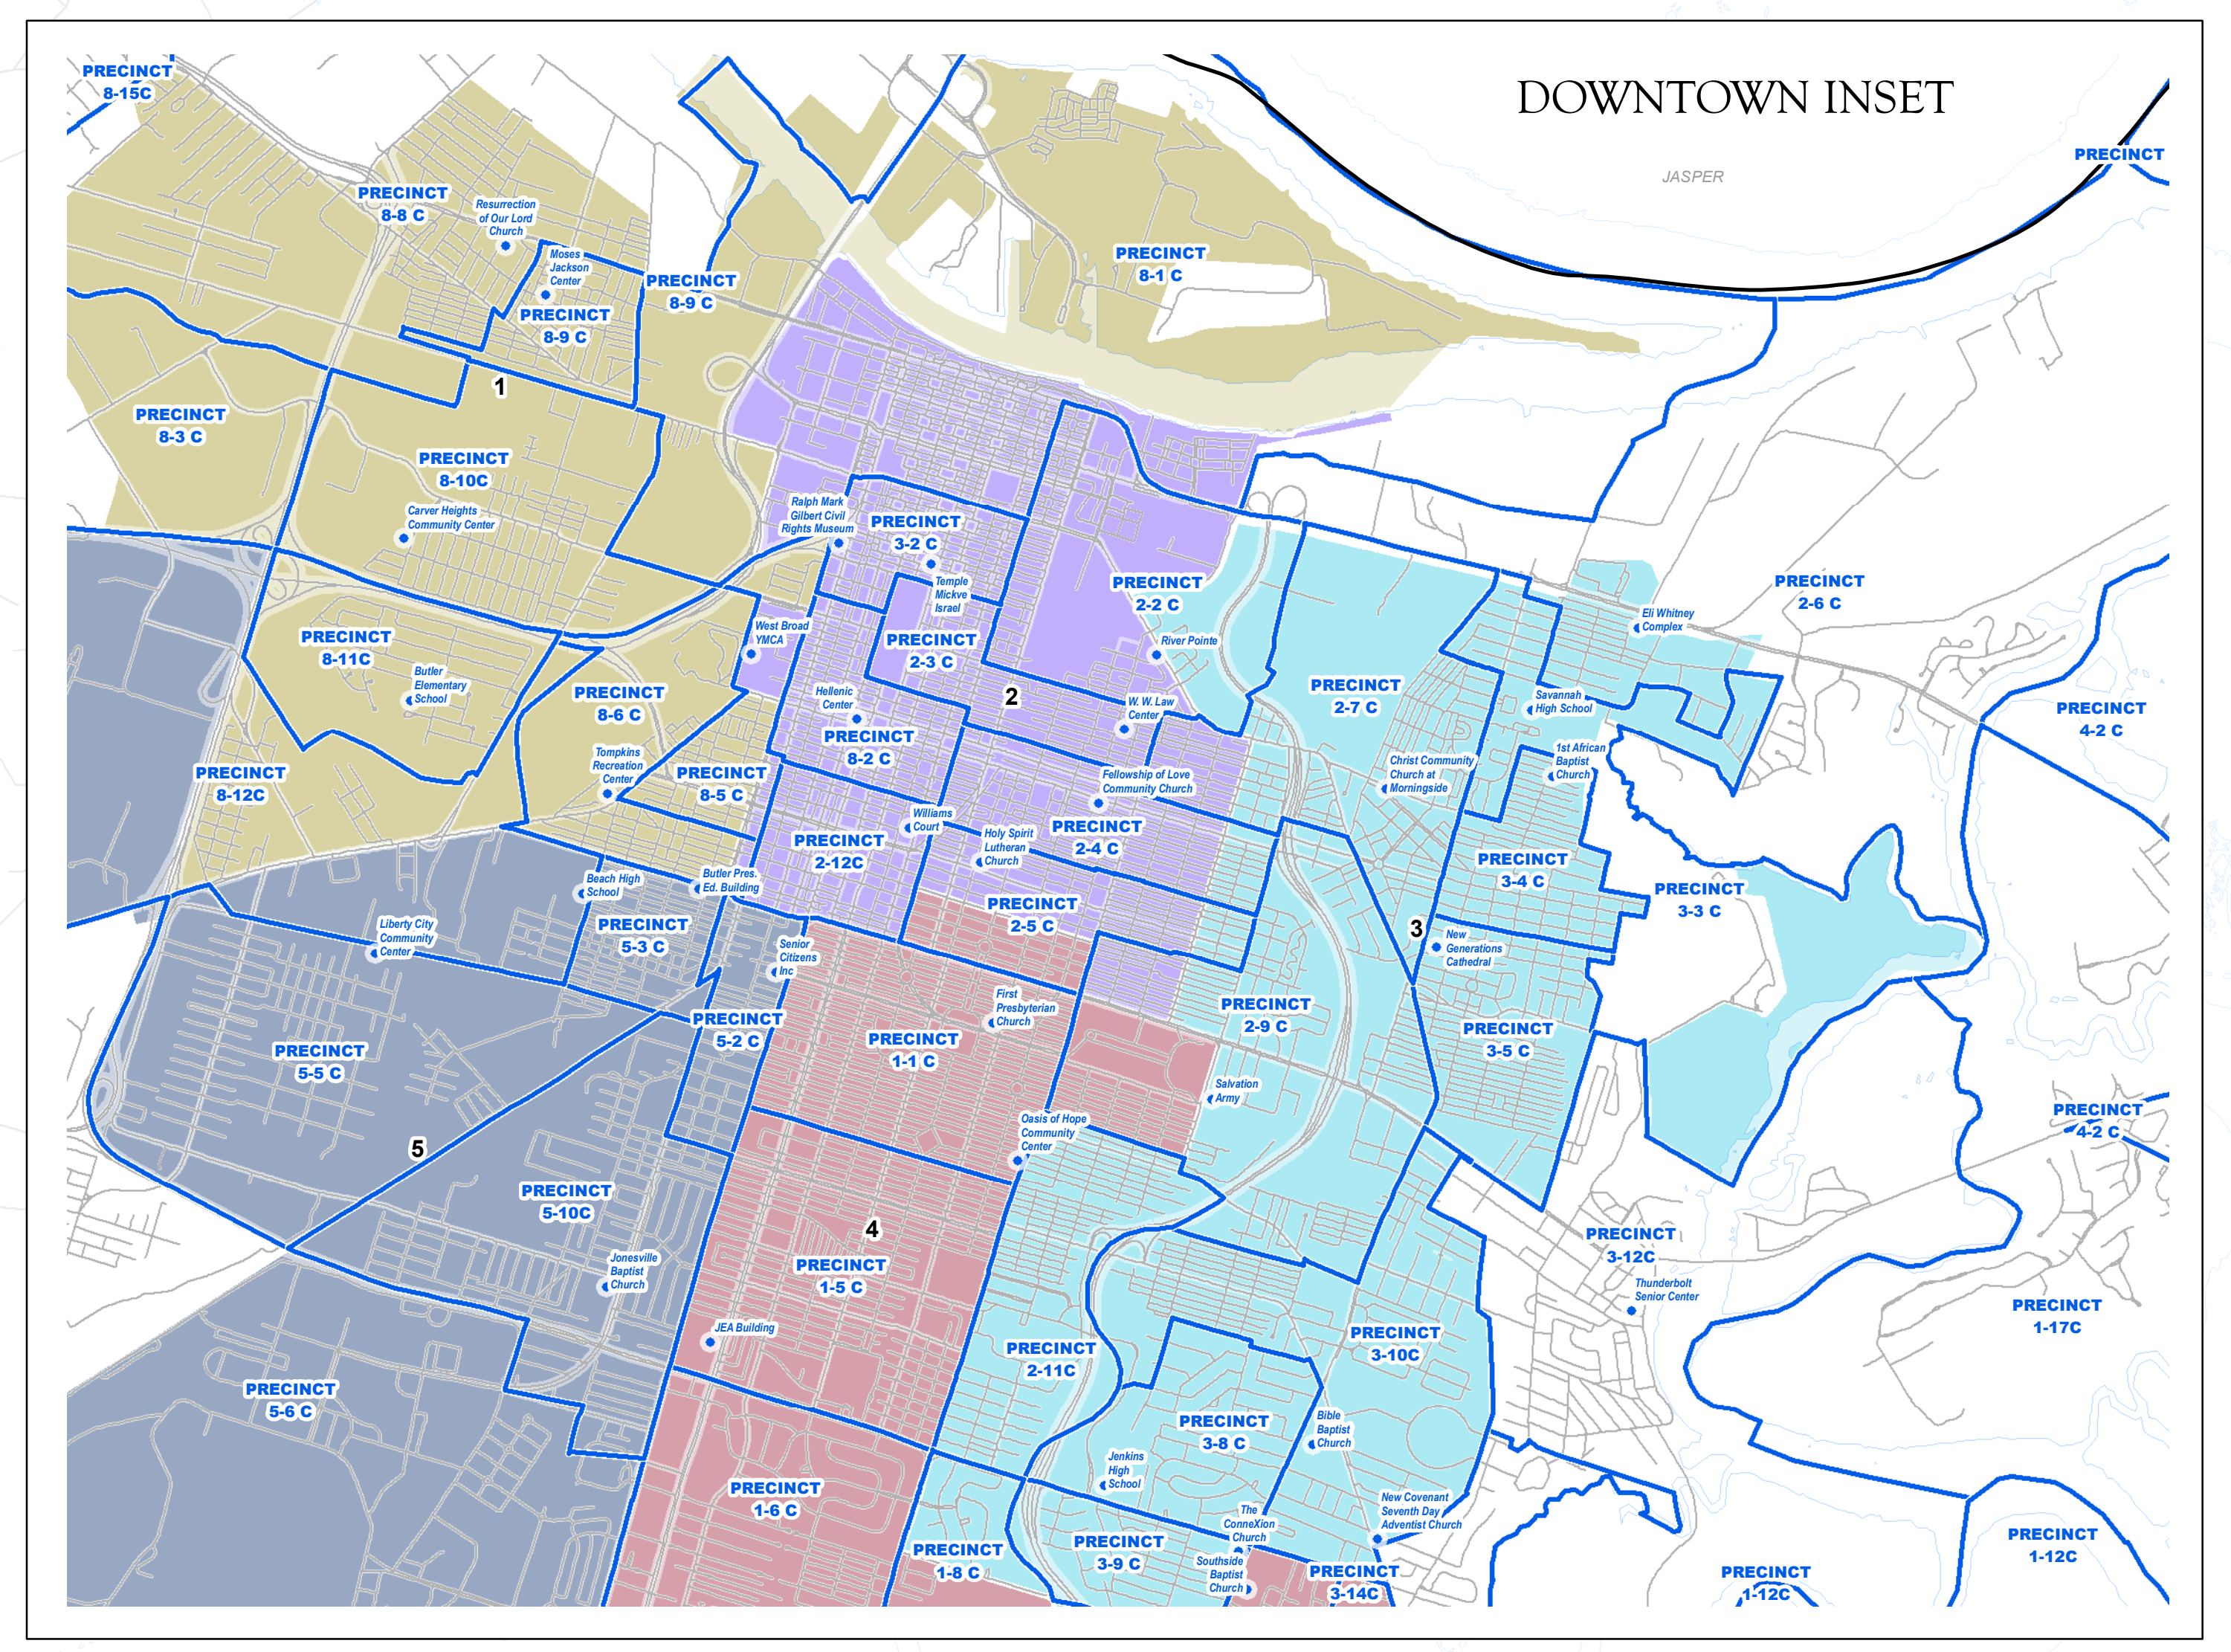

CITY OF SAVANNAH
ALDERMANIC DISTRICTS
 WITH PRECINCTS & POLLING PLACES

APPROVED ON JANUARY 12, 2023

MAP GENERATED - MARCH 2023

NOTE: POLLING STATIONS & PRECINCTS ARE SUBJECT TO CHANGE

● POLLING STATIONS

▭ PRECINCTS

ALDERMANIC DISTRICTS

- 1
- 2
- 3
- 4
- 5
- 6