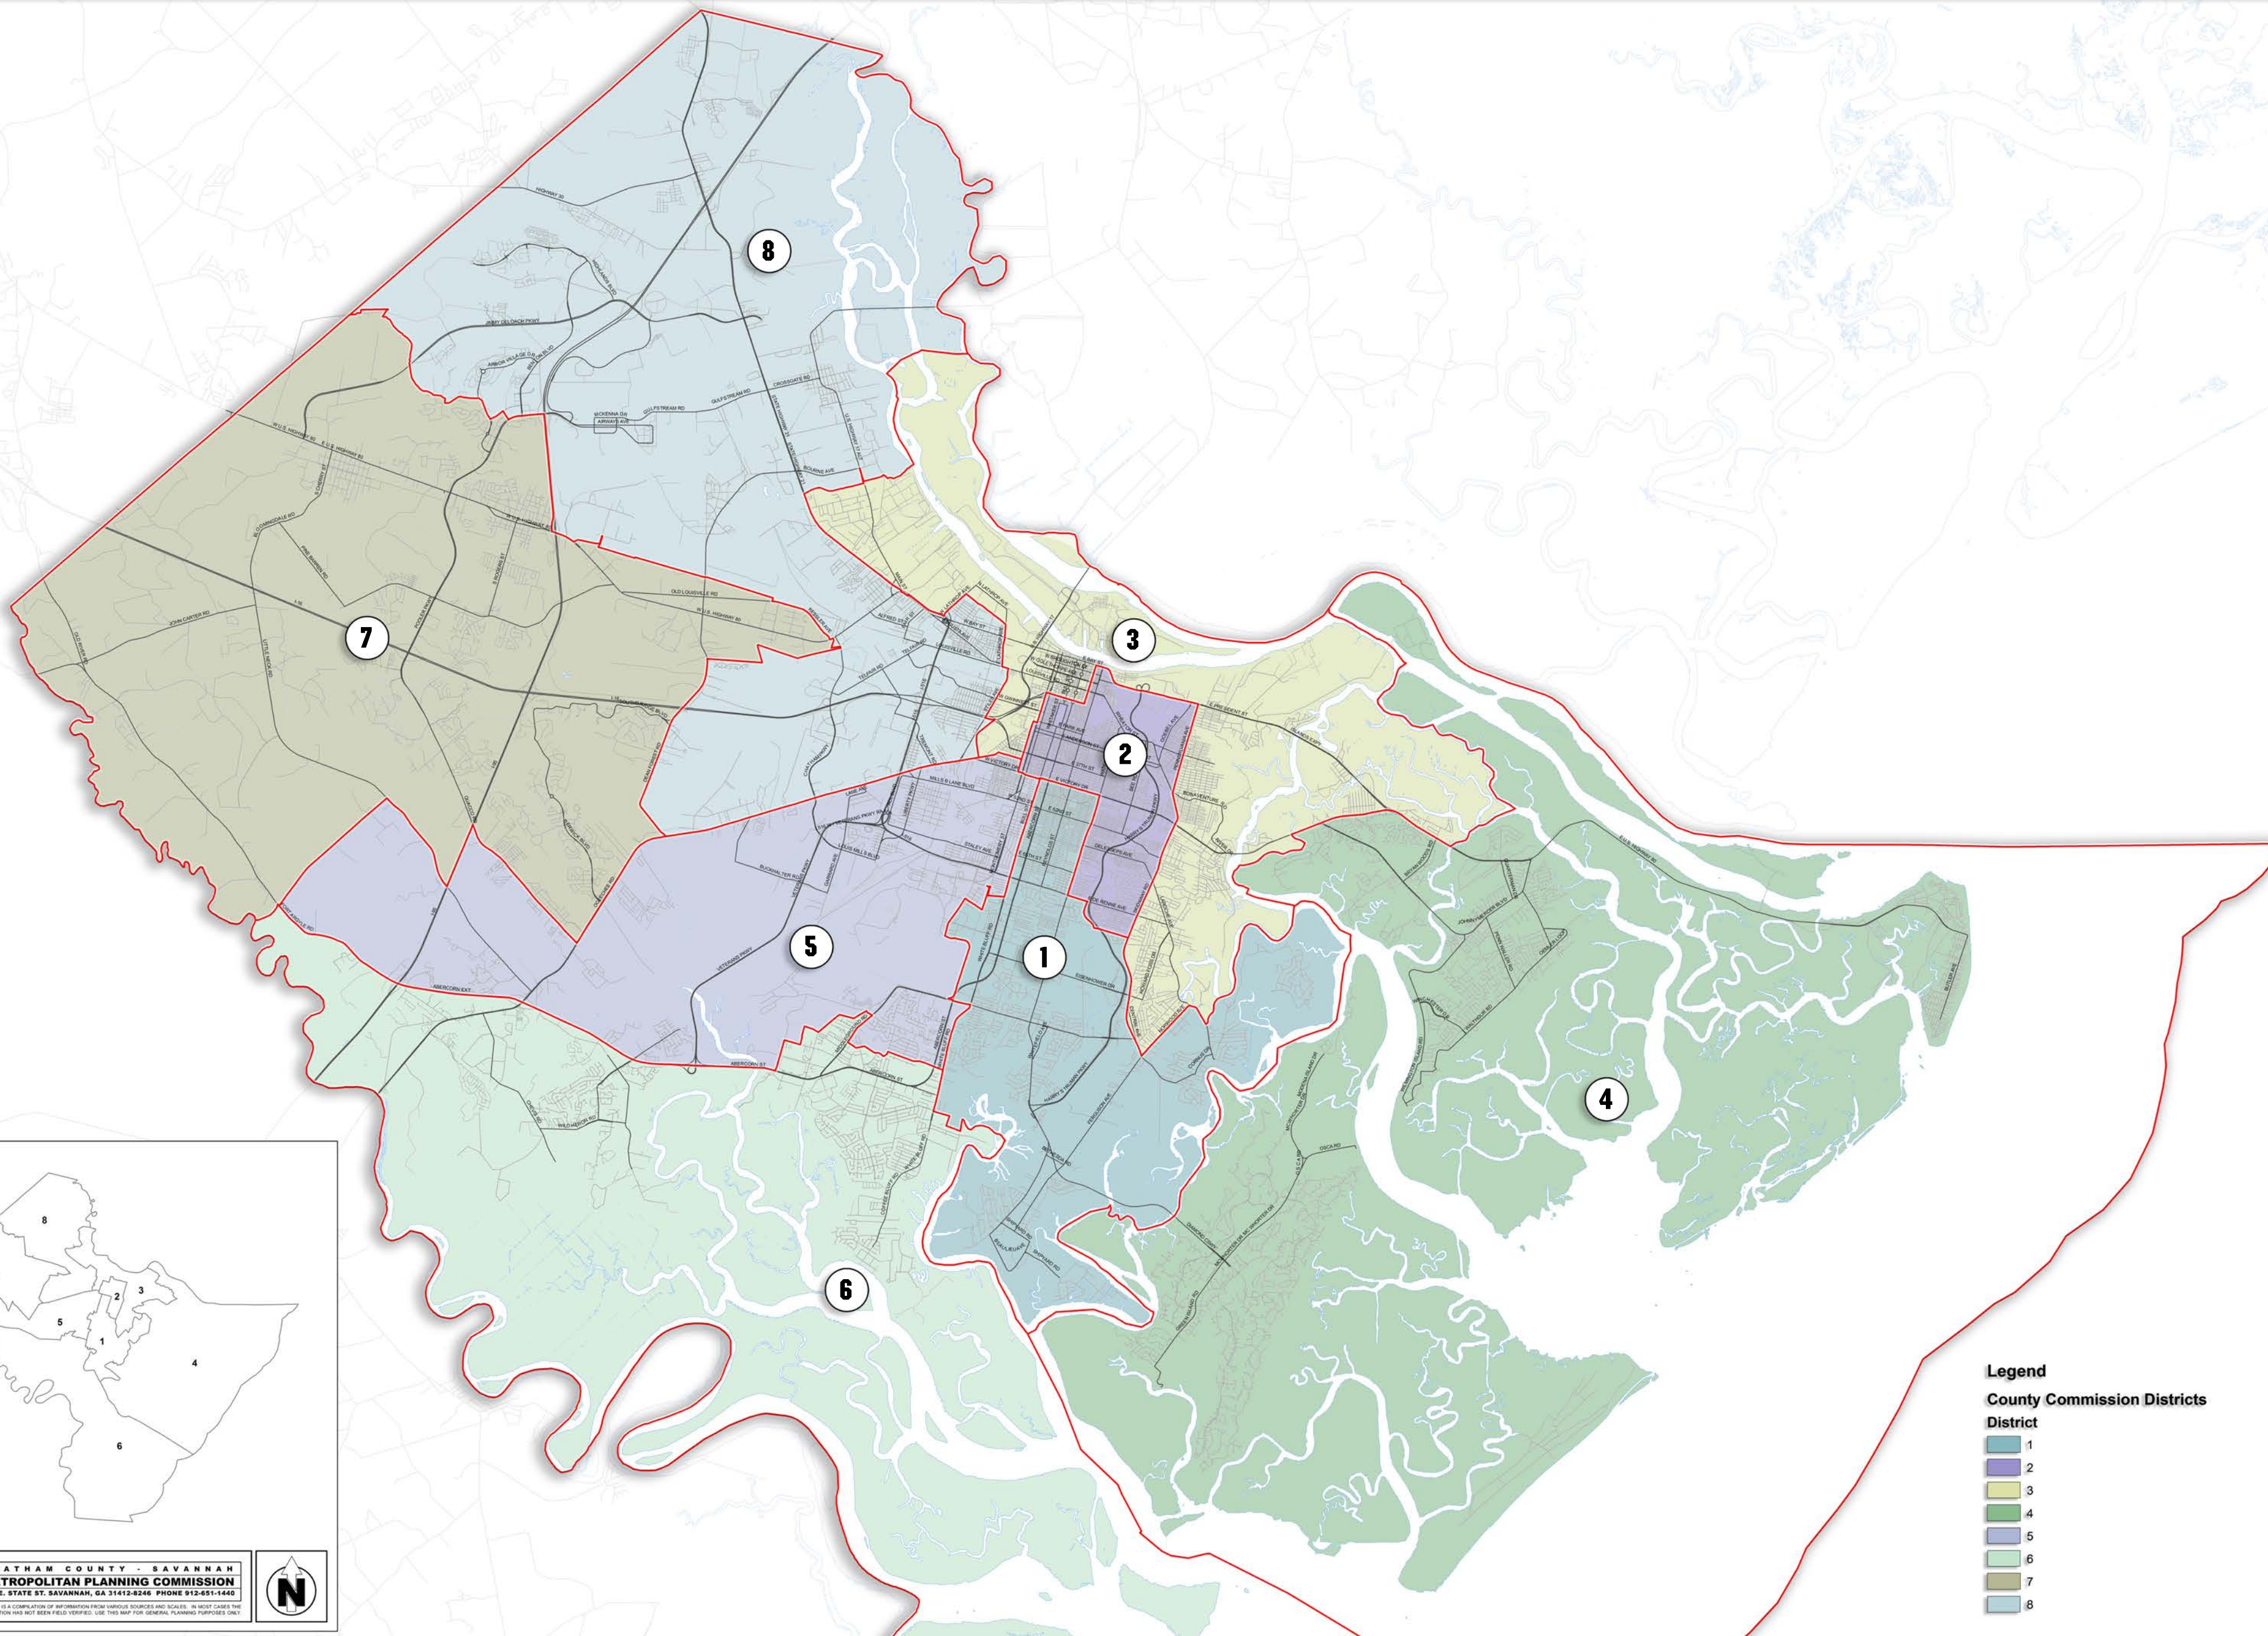

CHATHAM COUNTY COMMISSION DISTRICTS

Legend
County Commission Districts

District	Color
1	Purple
2	Yellow
3	Light Green
4	Dark Green
5	Light Blue
6	Medium Green
7	Olive Green
8	Light Blue