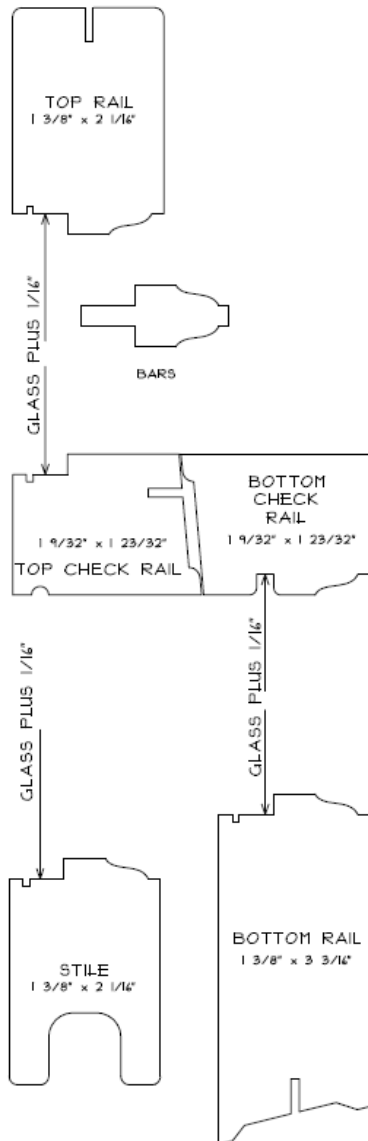

# VICTORBILT HIDDEN BALANCE SYSTEM\*

## HIDDEN BALANCE SYSTEM DETAILS

- No Vinyl Balance, for All Wood Presentation
- Inverted Spring secured to sash with clip secured to jamb—all hidden during normal operation
- Double Hung Standard
- Wood Parting Stop
- Full Travel Sash
- Available as Sash Pack to fit existing frames